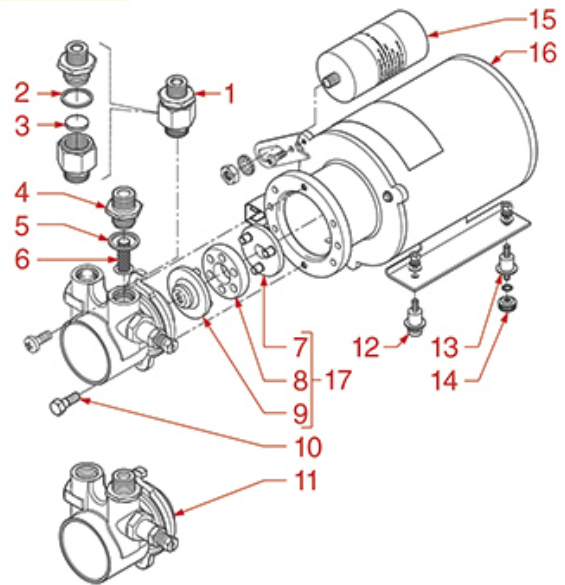

M39GT-M24

3/4	3/4 2000 mm		5m	100
			12x18	101
			30m	102
			5m	103
			14x20	104
			30m	105
			16x23	106
			5m	107
			18x25	108
			30m	109
			18x25	
			5m	
			20x27	
			30m	
			20x27	

C	P	3/4-PP	200
		100 cm	201
		150 cm	202
		200 cm	203
		3/8-PP	204
		100 cm	205
		150 cm	206
		3/8-PP	207
		200 cm	208
		3/8-CC	209
		50 cm	
		3/8-CC	
		75 cm	
		3/8-CC	
		100 cm	
		3/8-CC	
		150 cm	

C	P	3/8-CP	300
		30 cm	301
		50 cm	302
		80 cm	303
		100 cm	304
		120 cm	305
		150 cm	306
		1/8-PP	307
		30 cm	308
		60 cm	309
		1/8-CC	
		37 cm	
		150 cm	

C	P	3/4-PP	400
		100 cm	401
		150 cm	402
		200 cm	403
		3/4-PP	404
		250 cm	405
		3/8-PP	406
		37 cm	407
		3/8-CC	408
		200 cm	
		1/8-PP	
		50 cm	
		3/8-CC	
		100 cm	
		3/8-CC	
		150 cm	

C	P	3/4-PP	400
		100 cm	401
		150 cm	402
		200 cm	403
		3/4-PP	404
		250 cm	405
		3/8-PP	406
		37 cm	407
		3/8-CC	408
		200 cm	
		1/8-PP	
		50 cm	
		3/8-CC	
		100 cm	
		3/8-CC	
		150 cm