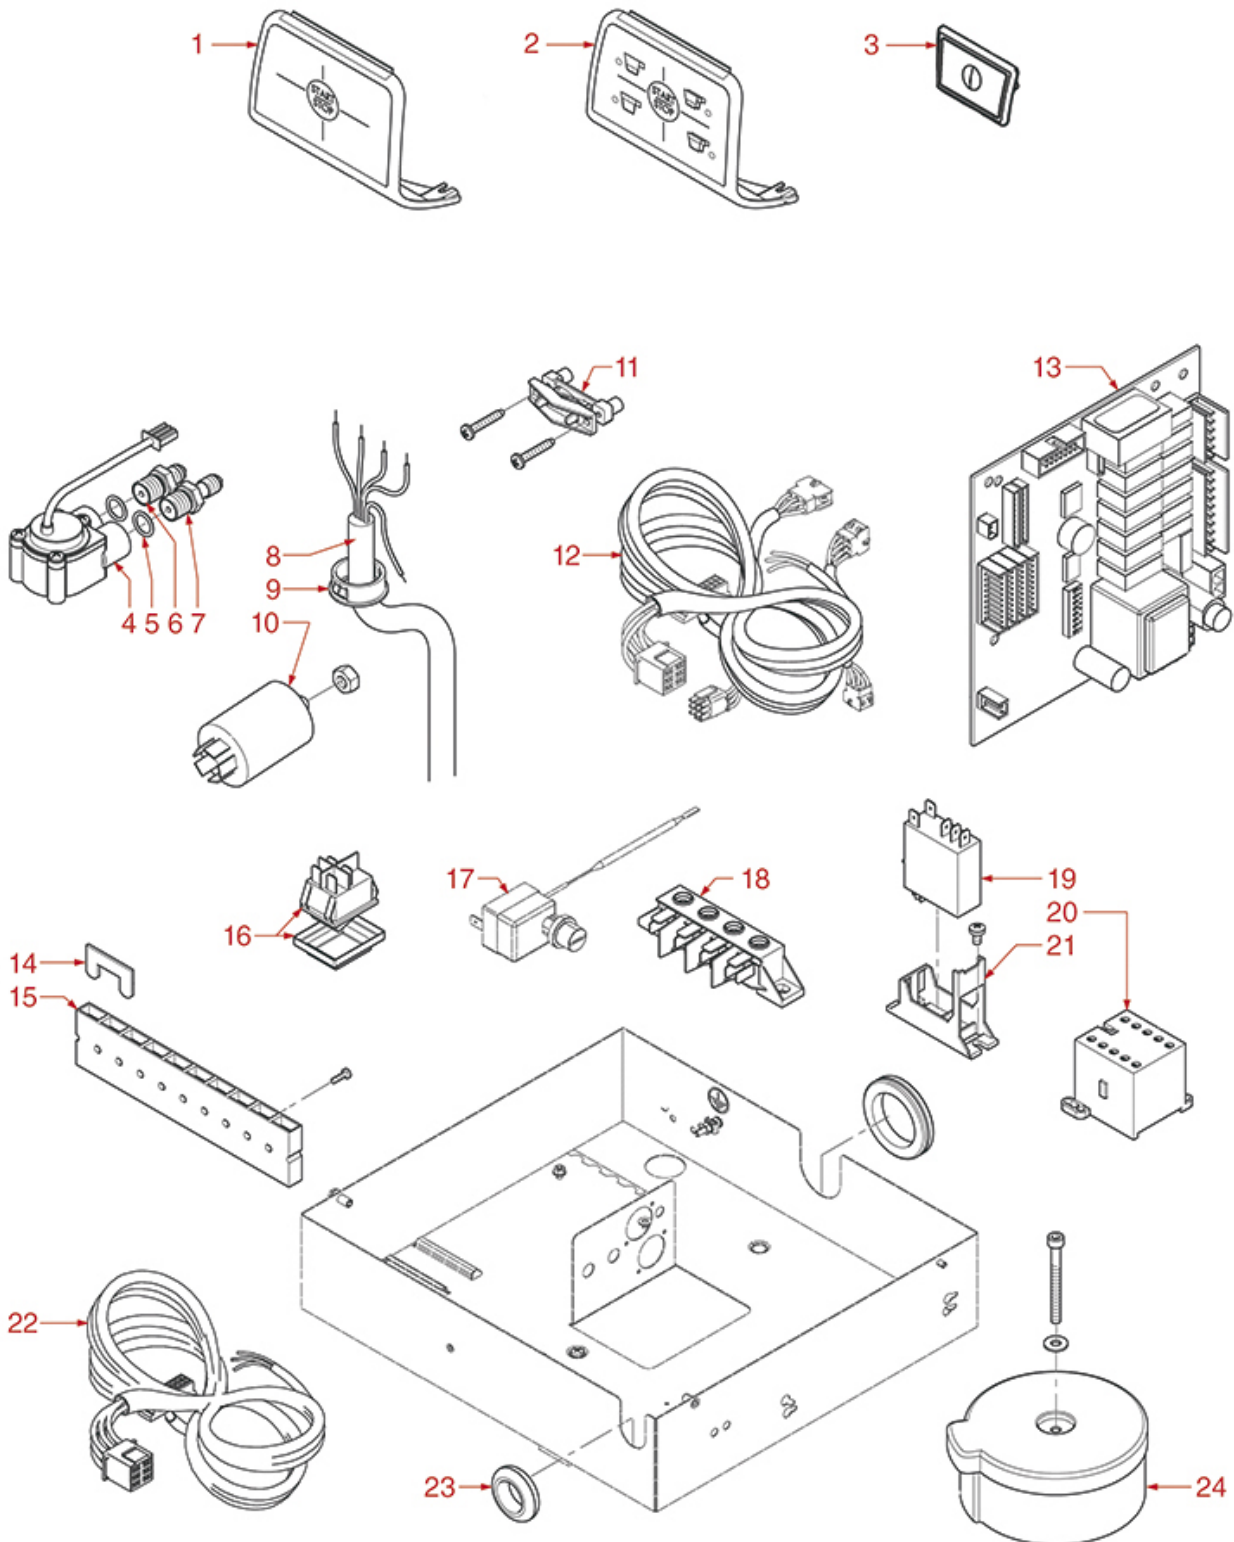

ELECTRICAL SYSTEM M24

M24-M24SELECT

CIMBALI

Position	LF code no.	Description
4	1455058	VOLUMETRIC FLOWMETER DIGMESA
5	1186950	O-RING 02043 VITON GREEN
16	3319012	GREEN BIPOLAR SWITCH 16A 250V
17	5047881	SINGLE-PHASE THERMOSTAT 170°c
18	3247037	4-POLE TERMINAL BLOCK FV173 40A 600V
20	1454001	CONTACTOR ALLEN-BRADLEY K09 20A 400V
24	1739002	TOROIDAL TRANSFORMER 240V 50/60Hz