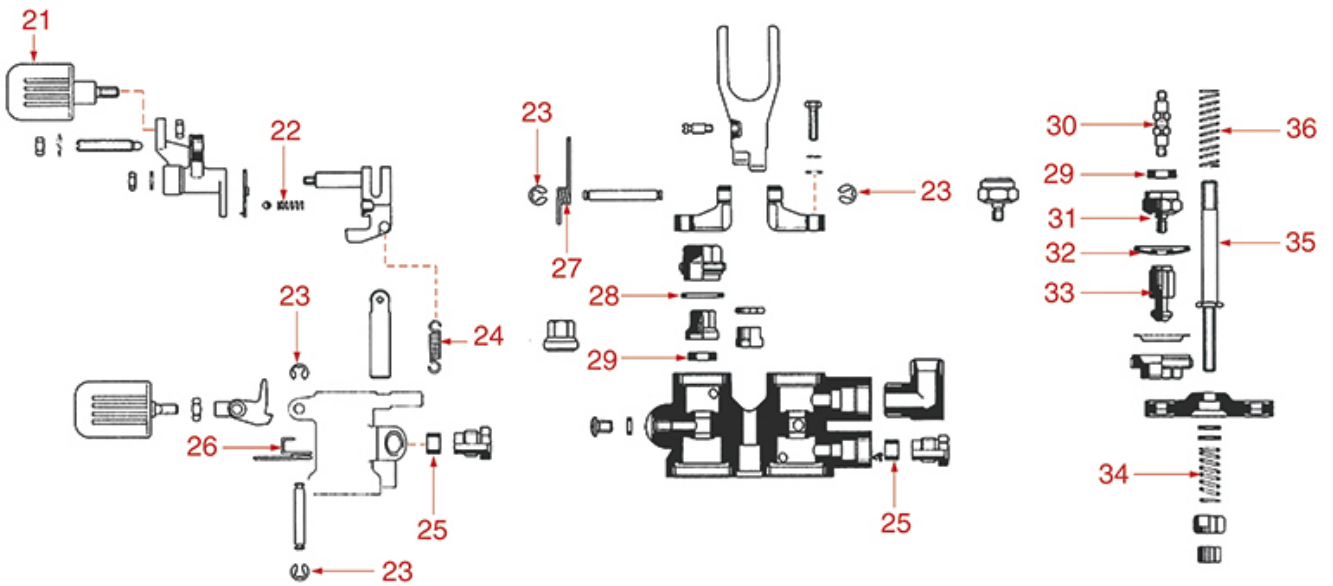

GROUP M15-M25

M15-M25

M15