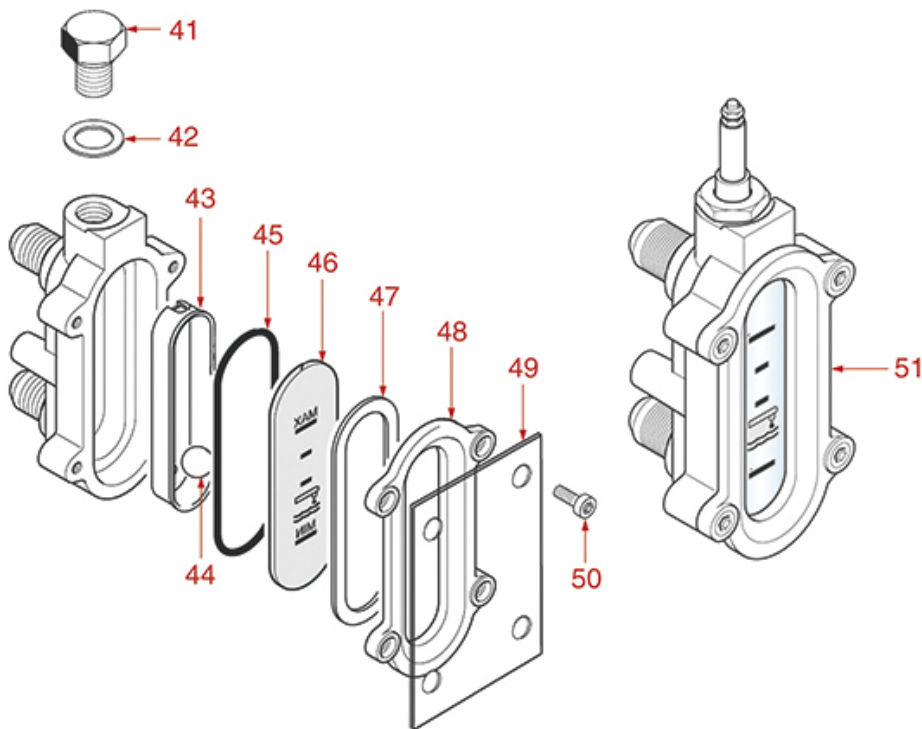

LEVEL GAUGES M20-25-27-28-29-30-39-MICRO

M20-M25-M27-M28-M29-M30

M39

MICROCIMBALI