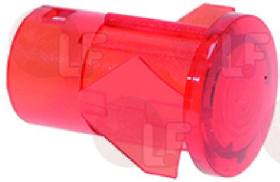

CIMBALI 445-550-000

CIMBALI 530-150-400

CIMBALI 530-151-100

3221021 RED LAMP RECEPTACLE
head $\varnothing$ 14.5 mm - hole $\varnothing$ 12 mm

CIMBALI 530-106-200

CIMBALI 530-106-400

3221097 NEUTRAL INDICATOR LAMP 220V
head $\varnothing$ 8 mm - 120°C