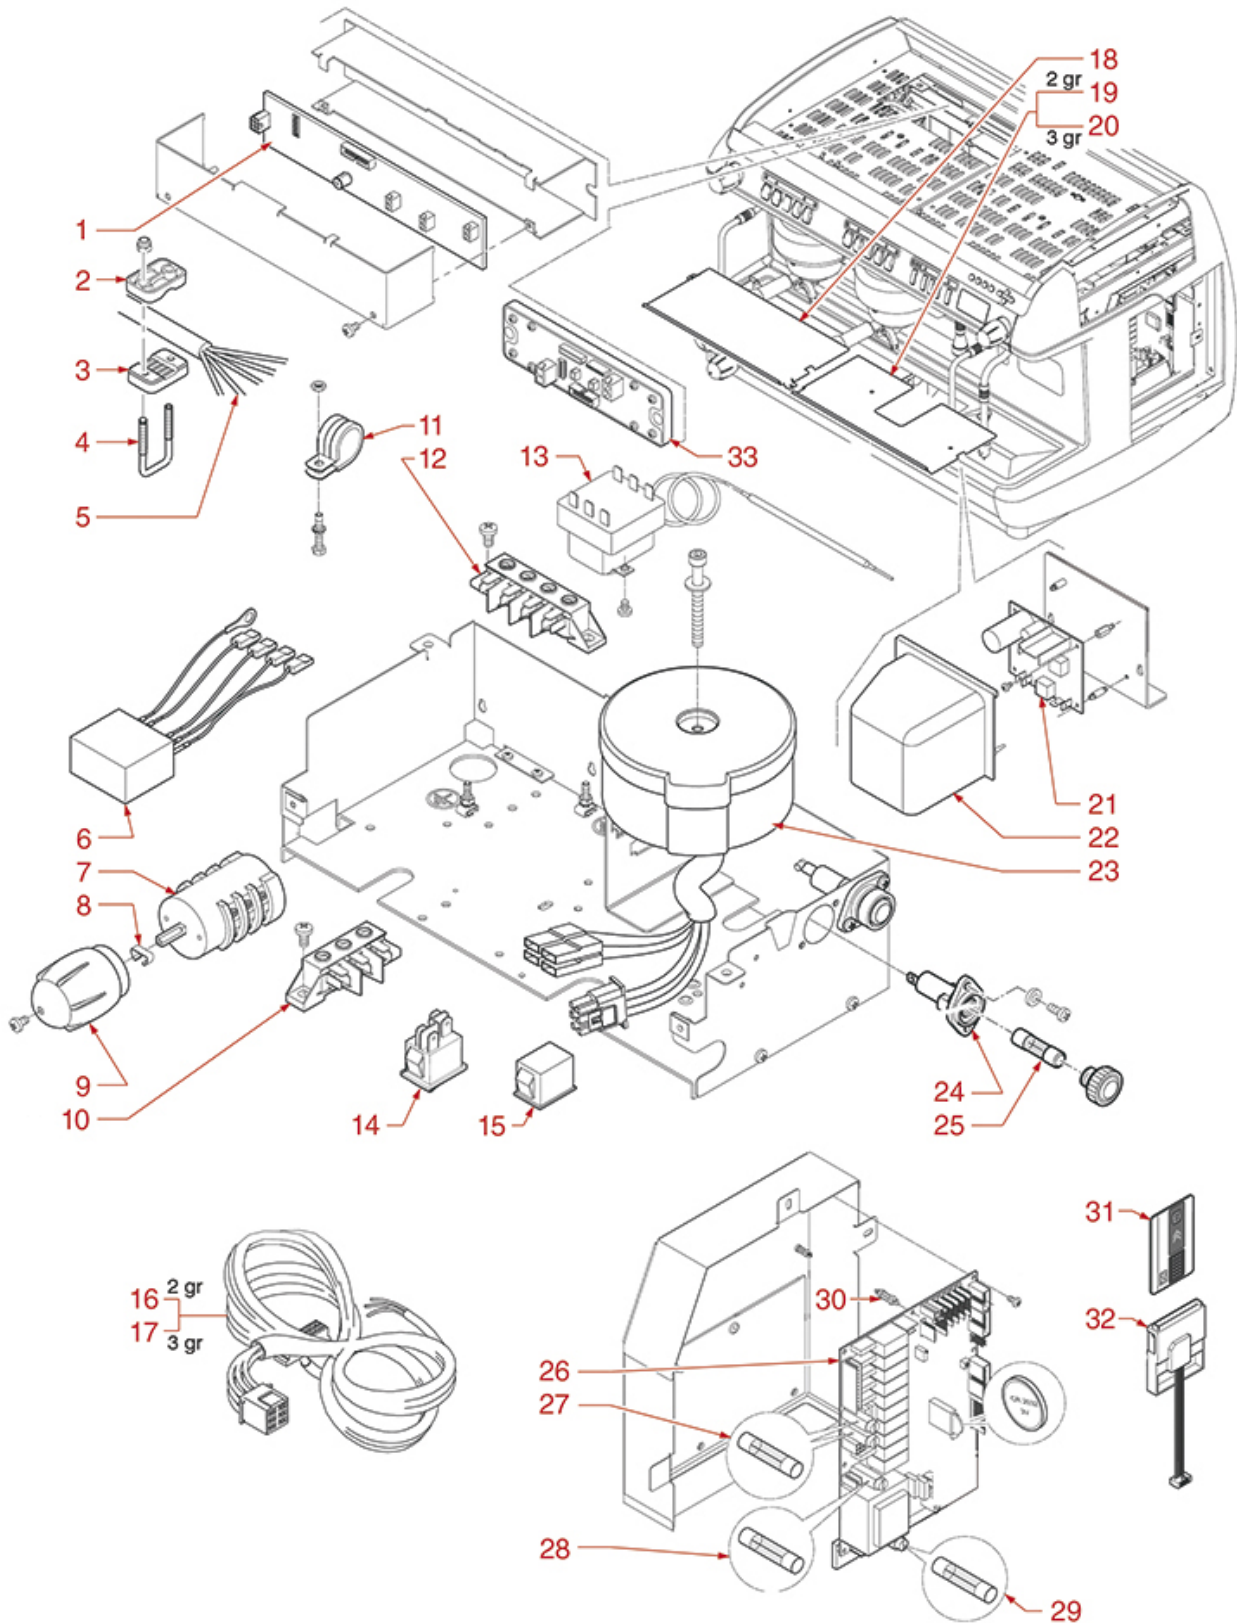

ELECTRICAL SYSTEM M39GT

M39GT

CIMBALI

Position	LF code no.	Description
7	1057031	SELECTOR SWITCH 0-1 POSITIONS 25A 600V
8	1241557	ELASTIC RING FOR KNOB
10	3247016	3-POLE TERMINAL BLOCK FV273 40A 450V
12	3247037	4-POLE TERMINAL BLOCK FV173 40A 600V
13	1444509	THREE-PHASE THERMOSTAT 169°C
23	1739002	TOROIDAL TRANSFORMER 240V 50/60Hz
27	3049001	DELAY FUSE 5x20 - 10 PCS
29	3049052	QUICK ACTING FUSE 5x20 - 10 PCS