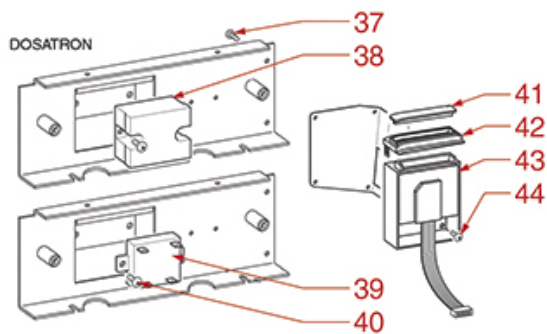

ELECTRICAL SYSTEM M39

M39

CIMBALI

Position	LF code no.	Description
3	5038177	RELAY 65.31 30A 250V
4	1528631	CROSS HEAD SCREW M4x8 UNI 7687
7	1444509	THREE-PHASE THERMOSTAT 169°C
14	3247037	4-POLE TERMINAL BLOCK FV173 40A 600V
16	1241557	ELASTIC RING FOR KNOB
22	1057031	SELECTOR SWITCH 0-1 POSITIONS 25A 600V
23	3247016	3-POLE TERMINAL BLOCK FV273 40A 450V
26	1739002	TOROIDAL TRANSFORMER 240V 50/60Hz
33	3049052	QUICK ACTING FUSE 5x20 - 10 PCS
37	1528631	CROSS HEAD SCREW M4x8 UNI 7687
40	1528631	CROSS HEAD SCREW M4x8 UNI 7687
52	3049001	DELAY FUSE 5x20 - 10 PCS
55	3049001	DELAY FUSE 5x20 - 10 PCS
58	1528631	CROSS HEAD SCREW M4x8 UNI 7687
59	3049052	QUICK ACTING FUSE 5x20 - 10 PCS