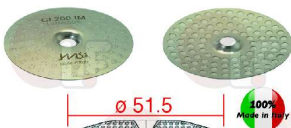

## Shower screens for brew group

**1460200 PRECISION SHOWER SCREEN  $\varnothing$  51.5 mm**  
central hole 5 mm - 98 holes  $\varnothing$  3 mm  
Aisi 301 stainless steel - food-safe certified  
integrated membrane 200  $\mu$ M  
for Coffee machine (ASTORIA CMA)  
for Coffee machine (CARIMALI)  
for Coffee machine (CIMBALI)  
for Coffee machine (WEGA)