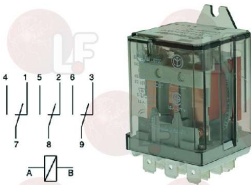

Probes

1. **1397042 TEMPERATURE PROBE**
   for Coffee machine (CASADIO) VENTI
   for Coffee machine (CIMBALI) M39 - M39GT

CIMBALI 531-194-800

CIMBALI 531-194-810

Pull-through brushes

1. **1384001 BRUSH FOR COFFEE SHOWER**

CIMBALI 457-062-000

Relays

1. **3351605 RELAY 60.63 10A 230V 50/60Hz**
   3 switching contacts
   for Coffee machine (CIMBALI) JUNIOR

CIMBALI 531-502-700

CIMBALI 531-506-300

CIMBALI 531-507-500

1. **3351008 RELAY 62.83 16A 230V 50/60Hz**
   3 switching contacts

CIMBALI 3442-133-670

CIMBALI 537-020-300

1. **1351001 RELAY 62.83 16A 24V 50/60Hz**
   3 switching contacts

CIMBALI

1. **5038177 RELAY 65.31 30A 250V**
   1 switching contact
   coil 24VAC 50/60Hz
   for Coffee machine (CIMBALI) M22 - M29 - M31 - M32
   M39
   for Coffee machine (FAEMA) EMBLEMA - E61
   E98COMPACT

CIMBALI 531-505-200