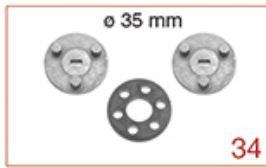

MOTORS AND PUMPS

M20-M21-M27-M30-M31-M32

M39

M39GT-M24

3/4	3/4 2000 mm		5m	100
			12x18	101
			30m	102
			5m	103
			14x20	104
			30m	105
			16x23	106
			5m	107
			18x25	108
			30m	109
			18x25	
			5m	
			20x27	
			30m	
			20x27	

C	P	3/4-PP	200
		100 cm	201
		150 cm	202
		200 cm	203
		3/8-PP	204
		100 cm	205
		150 cm	206
		3/8-PP	207
		200 cm	208
		3/8-CC	209
		50 cm	
		3/8-CC	
		75 cm	
		3/8-CC	
		100 cm	
		3/8-CC	
		150 cm	

C	P	3/8-CP	300
		30 cm	301
		50 cm	302
		80 cm	303
		100 cm	304
		120 cm	305
		150 cm	306
		1/8-PP	307
		30 cm	308
		60 cm	309
		1/8-CC	
		37 cm	
		150 cm	

C	P	3/4-PP	400
		100 cm	401
		150 cm	402
		200 cm	403
		3/4-PP	404
		250 cm	405
		3/8-PP	406
		37 cm	407
		3/8-CC	408
		200 cm	
		1/8-PP	
		50 cm	
		3/8-CC	
		100 cm	
		3/8-CC	
		150 cm	

C	P	3/4-PP	400
		100 cm	401
		150 cm	402
		200 cm	403
		3/4-PP	404
		250 cm	405
		3/8-PP	406
		37 cm	407
		3/8-CC	408
		200 cm	
		1/8-PP	
		50 cm	
		3/8-CC	
		100 cm	
		3/8-CC	
		150 cm