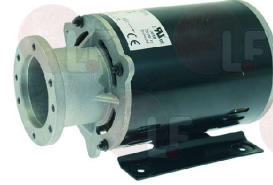

CIMBALI 530-299-600

1240181 RPM MOTOR WITH CLAMP 275W
model C0111
power 275W 208/240V 1.3A 50/60Hz
capacitor 4 µf
for volumetric pump
for Coffee machine (CIMBALI) M21COMPACT
M21JUNIOR - M30
for Coffee machine (FAEMA) E98COMPACT