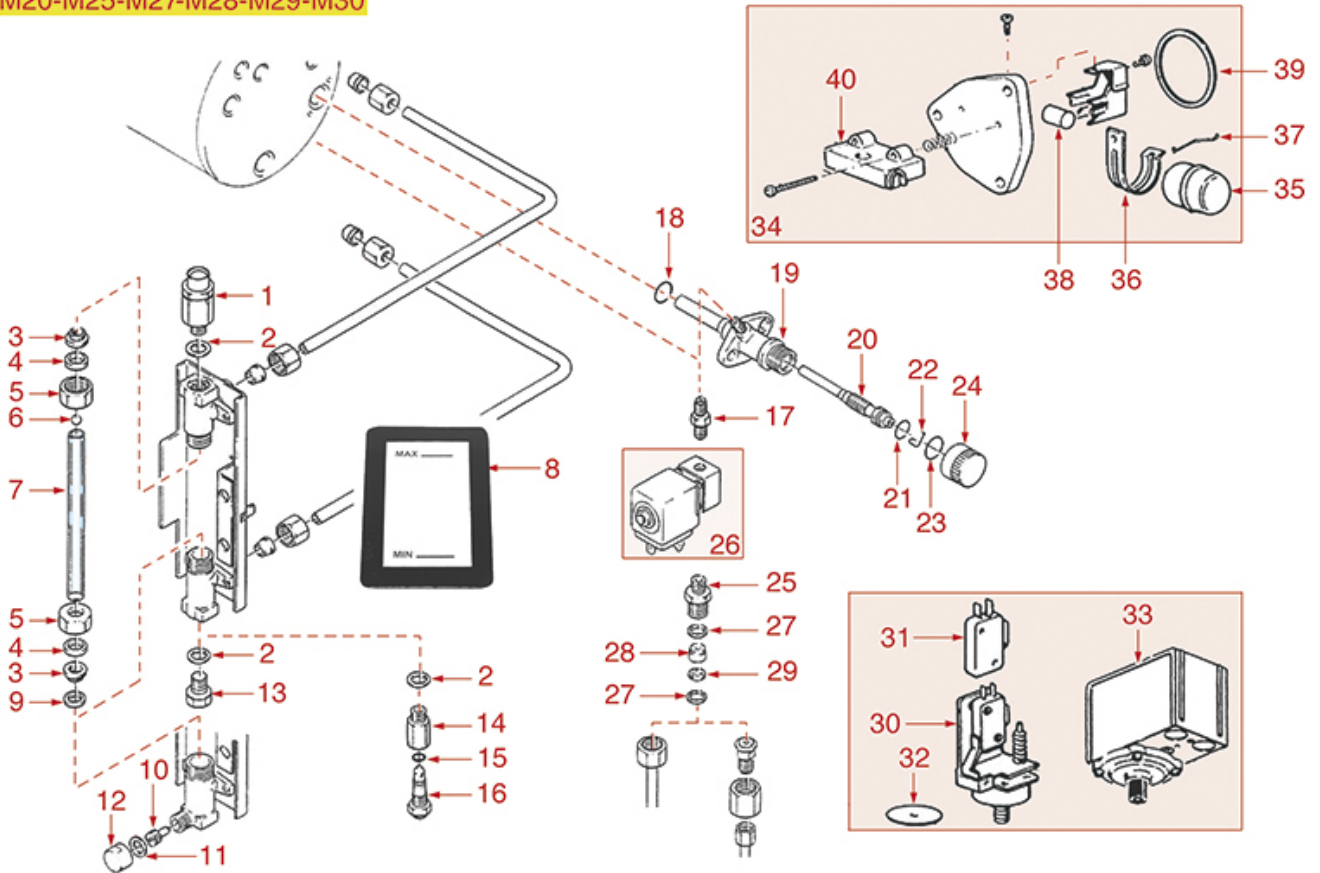

LEVEL GAUGES M20-25-27-28-29-30-39-MICRO

M20-M25-M27-M28-M29-M30