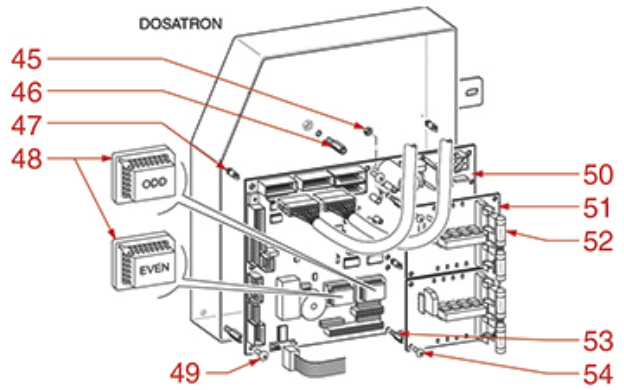

ELECTRICAL SYSTEM M39

M39

CIMBALI

Position	LF code no.	Description
3	5038177	RELAY 65.31 30A 250V
4	1528631	CROSS HEAD SCREW M4x8 UNI 7687
7	1444509	THREE-PHASE THERMOSTAT 169°C
14	3247037	4-POLE TERMINAL BLOCK FV173 40A 600V
16	1241557	ELASTIC RING FOR KNOB
22	1057031	SELECTOR SWITCH 0-1 POSITIONS 25A 600V
23	3247016	3-POLE TERMINAL BLOCK FV273 40A 450V
26	1739002	TOROIDAL TRANSFORMER 240V 50/60Hz
33	3049052	QUICK ACTING FUSE 5x20 - 10 PCS
37	1528631	CROSS HEAD SCREW M4x8 UNI 7687
40	1528631	CROSS HEAD SCREW M4x8 UNI 7687
52	3049001	DELAY FUSE 5x20 - 10 PCS
55	3049001	DELAY FUSE 5x20 - 10 PCS
58	1528631	CROSS HEAD SCREW M4x8 UNI 7687
59	3049052	QUICK ACTING FUSE 5x20 - 10 PCS