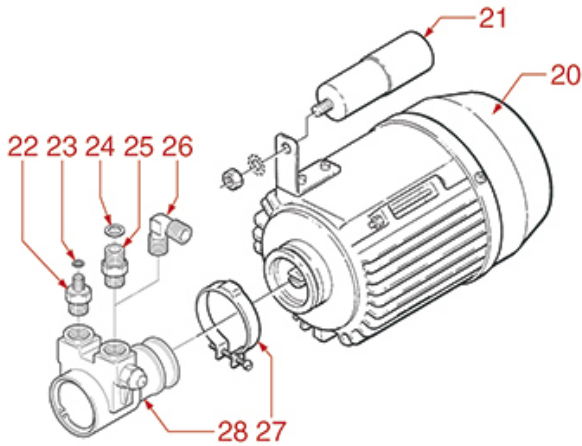

MOTORS AND PUMPS

M20-M21-M27-M30-M31-M32