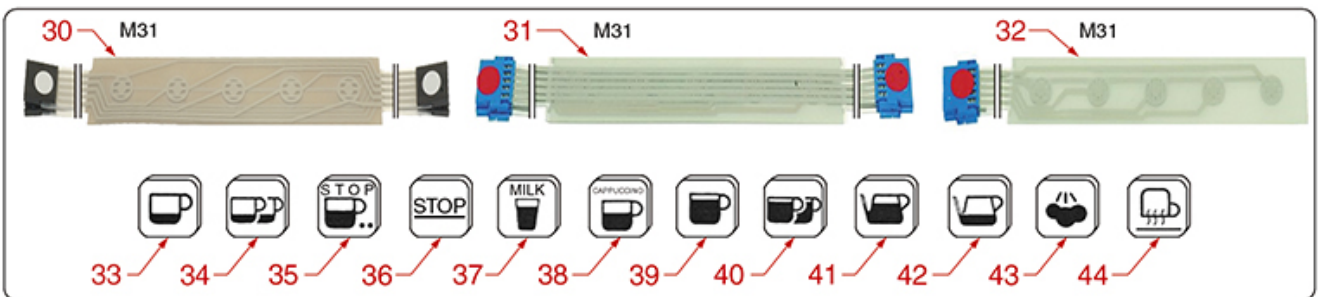

BUSH-BUTTON M20-22-25-27-28-29-30-31-32

M20-M22-M25-M27-M28-M29-M30-M31-M32

CIMBALI

Position	LF code no.	Description
1	1319523	PUSH-BUTTON PANEL MEMBRANE 5 BUTTONS
2	1319046	PUSH-BUTTON PANEL MEMBRANE 5 BUTTONS
28	1319522	PUSH-BUTTON PANEL MEMBRANE 5 BUTTONS
45	1319049	PUSH-BUTTON PANEL MEMBRANE 5 BUTTONS
46	1319515	PUSH-BUTTON PANEL DIAPHRAGM 5 BUTTONS
47	1319520	PUSH-BUTTON PANEL DIAPHRAGM 5 BUTTONS