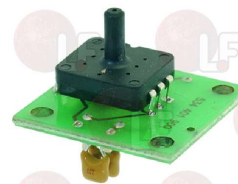

CIMBALI 537-046-900