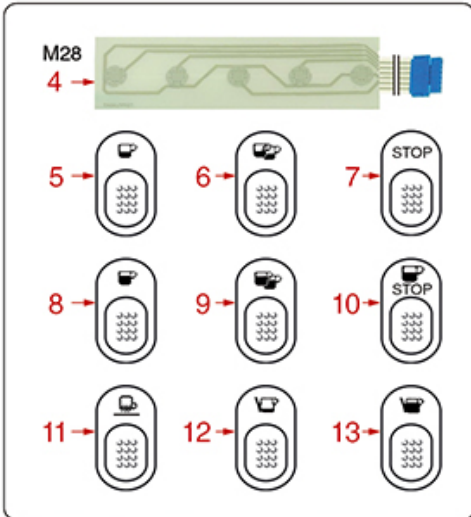

BUSH-BUTTON M20-22-25-27-28-29-30-31-32

M20-M22-M25-M27-M28-M29-M30-M31-M32

CIMBALI

Position	LF code no.	Description
1	1319523	PUSH-BUTTON PANEL MEMBRANE 5 BUTTONS
2	1319046	PUSH-BUTTON PANEL MEMBRANE 5 BUTTONS
28	1319522	PUSH-BUTTON PANEL MEMBRANE 5 BUTTONS
45	1319049	PUSH-BUTTON PANEL MEMBRANE 5 BUTTONS
46	1319515	PUSH-BUTTON PANEL DIAPHRAGM 5 BUTTONS
47	1319520	PUSH-BUTTON PANEL DIAPHRAGM 5 BUTTONS