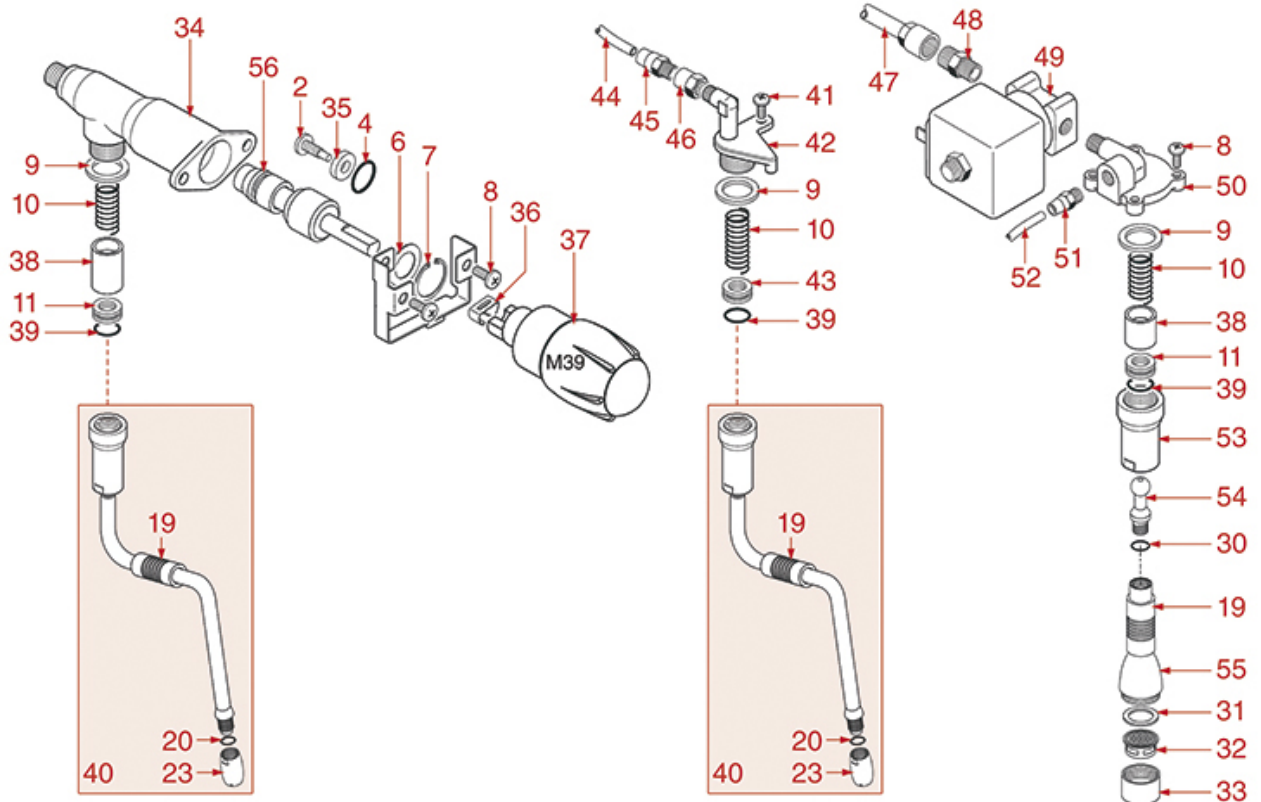

TAP M15-20-21-22-25-28-30-31-32-39

M15-20-21-22-25-27-28-29-30-31-32

M39