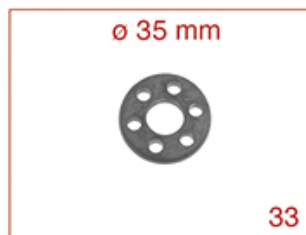

CIMBALI

BOILER J-M15-20-22-25-27-28-29-30-31-32

JUNIOR-M15-M20-M22-M25-M27-M28-M29-M30-M31-M32

CIMBALI

Position	LF code no.	Description
1	1523535	BOILER VALVE $\varnothing$ 3/8"M
1	1523536	BOILER VALVE $\varnothing$ 3/8" M AUTO-CERTIFIED
2	1523541	BOILER VALVE $\varnothing$ 1/4"M
3	1523411	NON-RETURN VALVE $\varnothing$ 1/2"F-1/2"F
4	1186394	ASBESTOS FREE FLAT GASKET $\varnothing$ 22x17x2 mm
4	1186957	FLAT GASKET TEFLON $\varnothing$ 22x17x1,5 mm
5	1186572	BOILER GASKET $\varnothing$ 180x140x3 mm
5	1186751	BOILER GASKET $\varnothing$ 180x140x3 mm
6	1186750	BOILER GASKET $\varnothing$ 214x200x3 mm
7	1341003	LEVEL PROBE $\varnothing$ 1/8"M-108 mm
8	1449322	PRESSURE SWITCH BOILER PIPE
9	1331001	VIBRATORY PUMP FLUID-O-TECH 50W 240V
10	1122747	VIBRATORY PUMP EX4 48W 24V 50/60HZ
11	1755009	HEATING ELEMENT 2050/2440W 220/240V
11	1755010	HEATING ELEMENT 4500/5370W 220/240V
11	1755083	HEATING ELEMENT 1800W 220V
11	1755088	HEATING ELEMENT 3750W 230/400V
11	1755089	HEATING ELEMENT 5790W 220V
11	1755205	HEATING ELEMENT 2950/3420W 220/400V
11	1755647	HEATING ELEMENT 1800W 110V
12	1186607	FLAT CARBO GASKET $\varnothing$ 57.8x50x3 mm
12	1186609	TEFLON FLAT GASKET $\varnothing$ 58x51x2 mm
13	1755891	HEATING ELEMENT 5000W 220V
13	1755893	HEATING ELEMENT 3400W 230V
13	3355112	HEATING ELEMENT 2700W 220/380V
14	3186006	ASBESTOS FREE FLAT GASKET $\varnothing$ 95x56x3 mm
15	1755082	HEATING ELEMENT 1300W 220V
15	1755646	HEATING ELEMENT 1300W 110V
16	1186607	FLAT CARBO GASKET $\varnothing$ 57.8x50x3 mm
16	1186609	TEFLON FLAT GASKET $\varnothing$ 58x51x2 mm
17	1755117	HEATING ELEMENT 3780/4500W 230/400V
18	1186179	TEFLON FLAT GASKET $\varnothing$ 57x42x3 mm
18	1186606	FLAT CARBO GASKET $\varnothing$ 57x43x3 mm
30	1191001	COMPLETE METAL COUPLING
31	1191002	RUBBER COUPLING $\varnothing$ 41.5 mm
32	1191003	COMPLETE METAL COUPLING
33	1191005	RUBBER COUPLING $\varnothing$ 35 mm
34	1191004	COMPLETE METAL COUPLING