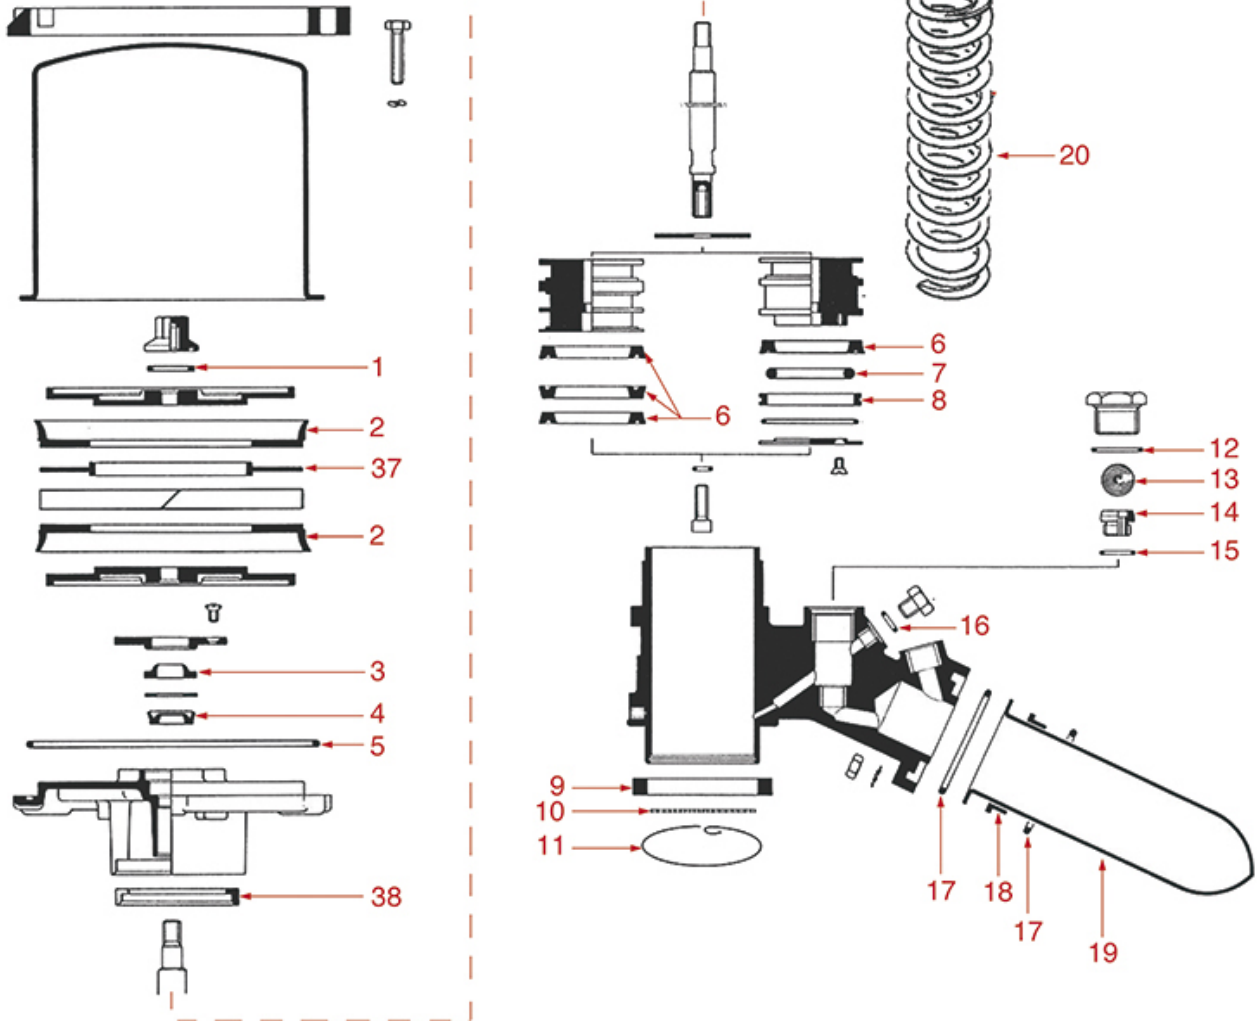

GROUP M15-M25

M15-M25