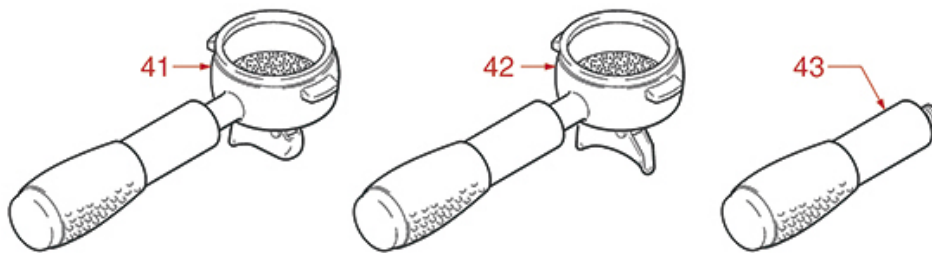

CIMBALI

BREWING GROUP M21

M21JUNIOR

CI0702

Positions without LF code no.: upon request

CIMBALI

Position	LF code no.	Description
1	1528030	ST.STEEL HEXAGONAL NUT M6 UNI 5588
3	1186394	ASBESTOS FREE FLAT GASKET $\varnothing$ 22x17x2 mm
5	1190003	RUBBER THICKNESS $\varnothing$ 70x57x1 mm EPDM
5	1190051	PAPER SEAL $\varnothing$ 70x57x0.8 mm
6	1081005	BREW GROUP SPRAY NOZZLE $\varnothing$ 35 mm M5X1
7	1081006	SHOWER SCREEN $\varnothing$ 51.5 mm
8	1528011	SHOWER STAINLESS STEEL SCREW M5x20
9	1186701	FILTER HOLDER GASKET $\varnothing$ 71x56x9 mm
10	1002005	FILTER HOLDER COUPLING
11	1184017	BELL SCREW
12	1184018	HEXAGONAL SCREW FOR BELL
13	1186503	O-RING 0155 RED SILICONE
15	1169004	CARTRIDGE $\varnothing$ 42x150 mm
17	1186279	CARTRIDGE RING
18	1186503	O-RING 0155 RED SILICONE
19	1186619	COPPER FLAT GASKET $\varnothing$ 18x14x1.5 mm
20	3243139	O-RING 02025 EPDM
21	1120330	3-WAY SOLENOID VALVE LUCIFER 240V 50Hz
22	1455034	S/S SCREW T.C.C.E.I M4x10 UNI 5931
23	1449028	GROUP DRAIN PIPE
26	1160293	MEMBRANE BLIND FILTER
27	1160085	FILTER 1 CUP 6 g
28	1160266	1-CUP FILTER 7 g
29	1160257	1-CUP FILTER 6 g
30	1160506	CIMBALI 1CUP POD FILTER
31	1160086	FILTER 2 CUPS 12 gr
32	1160267	2-CUP FILTER 12 g
33	1160258	2-CUPS FILTER 14 g
33	1160337	2-CUP FILTER 14 GRAMS
34	1250101	FILTER BLOCKING SPRING $\varnothing$ 1,00 mm INOX
35	1250002	S/STEEL FILTER LOCKING SPRING $\varnothing$ 1.20 mm
36	1250338	FILTER LOCKING SPRING $\varnothing$ 1.40 mm ST.STEEL
37	1022511	SINGLE SPOUT
38	1022512	DOUBLE SPOUT
39	1165016	FILTER HOLDER CIMBALI
40	1528012	CROSS HEAD SCREW M5x14 UNI 7687
41	1165306	1 CUP FILTER HOLDER ASSEMBLY CIMBALI
42	1165307	2 CUPS FILTER HOLDER ASSEMBLY CIMBALI
43	1241301	FILTER HOLDER HANDLE M10