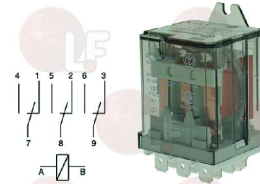

## Relays

- 3351605 RELAY 60.63 10A 230V 50/60Hz**  
 3 switching contacts  
 for Coffee machine (CIMBALI) JUNIOR

CIMBALI 531-502-700

CIMBALI 531-506-300

CIMBALI 531-507-500

- 3351008 RELAY 62.83 16A 230V 50/60Hz**  
 3 switching contacts