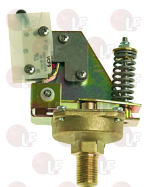

1320538 PRESSURE SWITCH - NEW MODEL

for Coffee machine (CIMBALI) M21 - M27 - M28 - M30
M31 - M32
for Coffee machine (FAEMA) E98