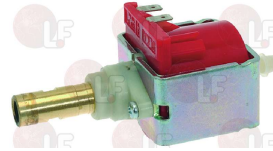

## Vibrating pumps

**1331023 SQUARE DAMPER EX-EP-EK-EA**  
for Coffee machine (VIBIEMME) DOMOBAR  
DOMOBARJUNIOR - DOMOBARSUPER

CIMBALI 532-803-900

**1122747 VIBRATORY PUMP EX4 48W 24V 50/60HZ**  
fittings  $\varnothing$  1/8" -  $\varnothing$  6 mm  
pressure max 18 bar  
water temperature max 20°C  
integrated diode (1N 4007P)  
lead connector 6.3x0.8 mm