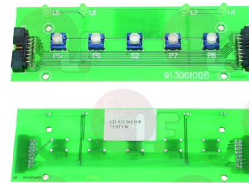

CIMBALI 913-061-000

CIMBALI 913-061-008

1319519 PUSH-BUTT.PANEL ELECTR.CIRC.BOARD 2 BUTT
dimensions 160x42 mm
for Coffee machine (CIMBALI) M39CLASSIC