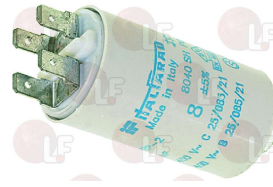

# CIMBALI

Suitable for:

**3068010 CAPACITOR  $\mu$ F 6.3 450V 50/60Hz**  
operating temperature -25+85°C  
in compliance with EEC 93/68 and EEC 92/31 regulat

CIMBALI 803-140-045

Suitable for:

**3068014 CAPACITOR  $\mu$ F 8 450V 50/60Hz**  
operating temperature -25+85°C  
in compliance with EEC 93/68 and 92/31 regulations  
for Coffee machine (VIBIEMME) CHIMAERA - CUBO  
DOMOBARSUPER - DOSAPLUS - EVOLUTION - KOMETA  
LLO - MERCURY - MINIMAX - REPLICA  
REVOLUTION - SILVER