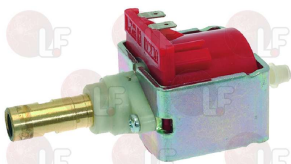

CIMBALI 537-018-200

1122739 VIBRATORY PUMP EX5 48W 230V 50Hz
fittings $\varnothing$ 1/8" countersunk - $\varnothing$ 6 mm
pressure max 15 bar
water temperature max 20°C
integrated diode (1N 4007P)
lead connector 6.3x0.8 mm
for Coffee machine (CIMBALI) BISTRO