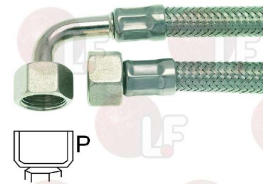

CIMBALI

1449718 FLEX HOSE $\varnothing$ 3/8" Fp x CFp L.37 cm
stainless steel coated
external pipe $\varnothing$ 12 mm