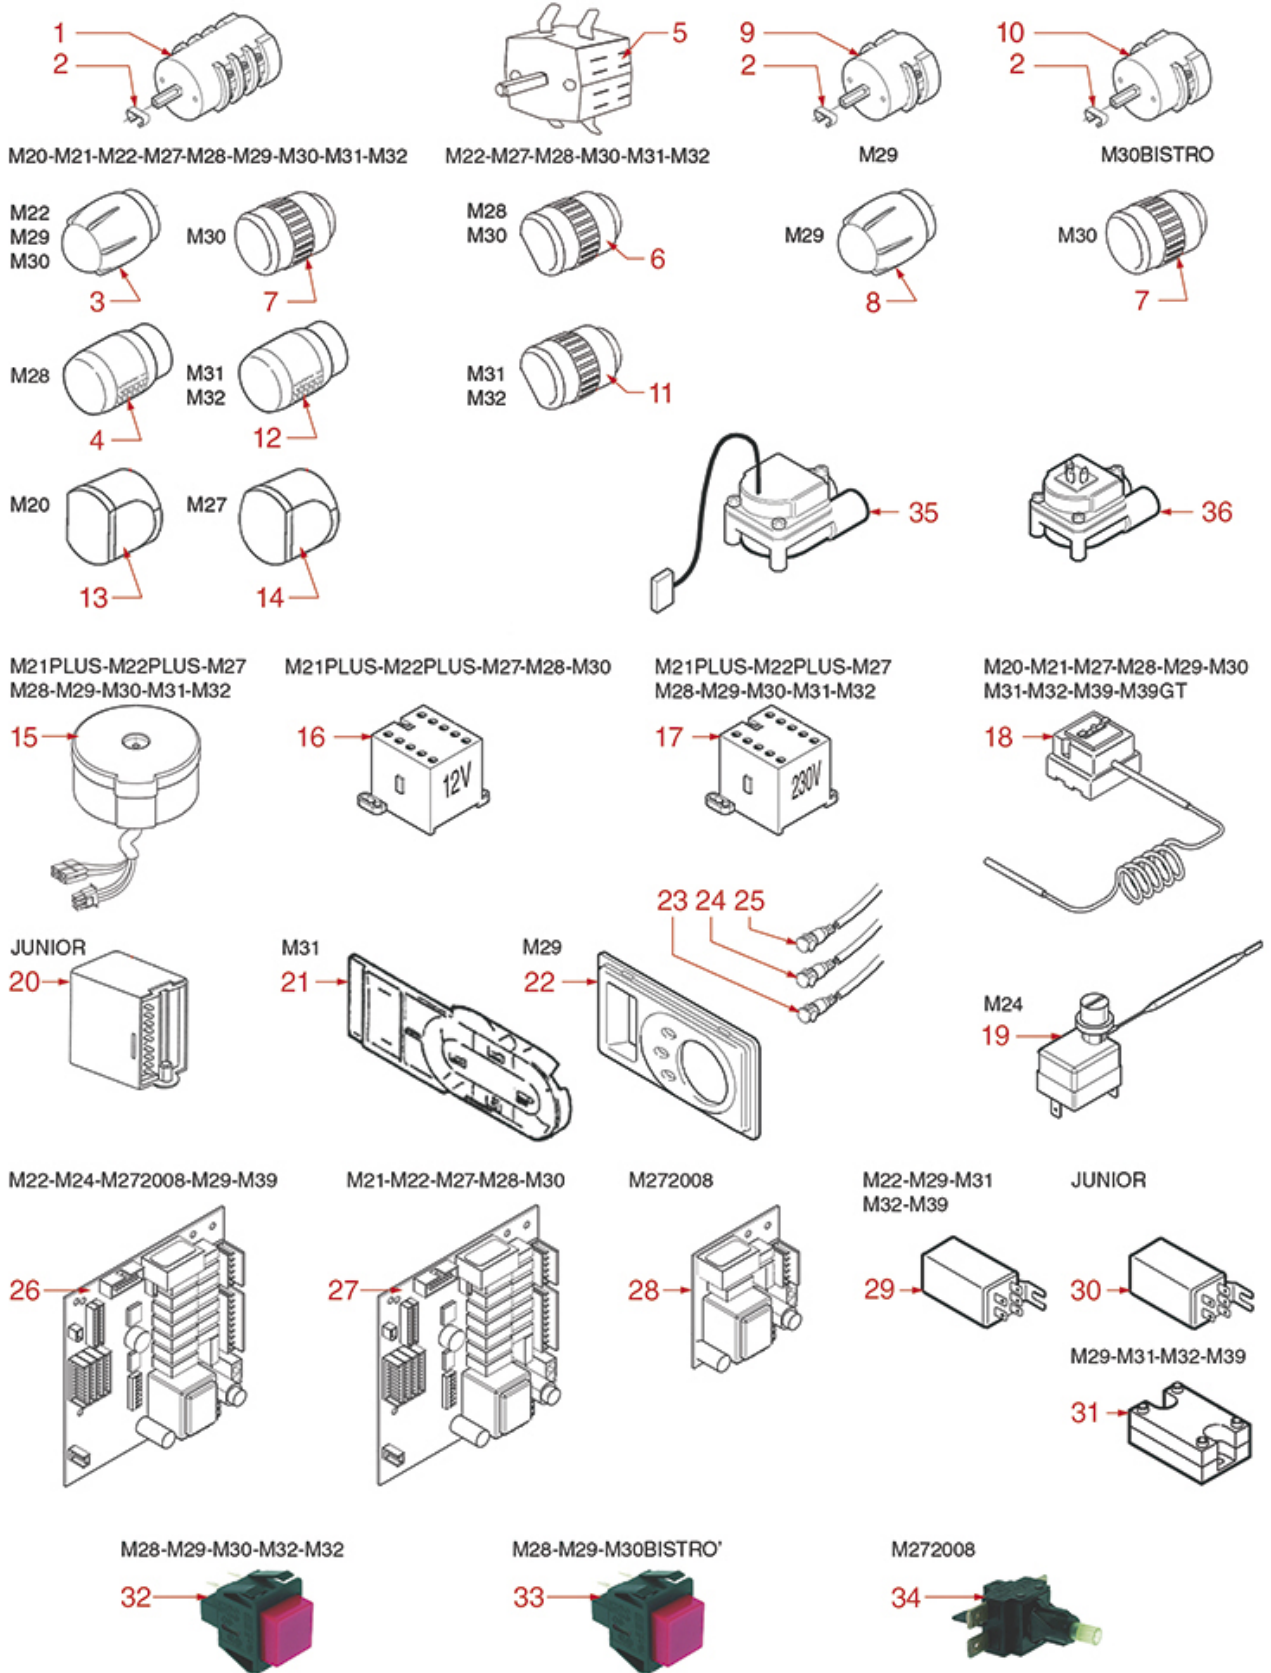

ELECTRICAL SYSTEM M22-27-28-29-30-31-32

M20-M22-M25-M27-M28-M29-M30-M31-M32

CIMBALI

Position	LF code no.	Description
1	1319016	SELECTOR SWITCH 0-2 POSITIONS 20A 600V
2	1241557	ELASTIC RING FOR KNOB
5	1319017	SELECTOR SWITCH 0-1 POSITIONS 16A 690V
6	1241013	SELECTOR SWITCH KNOB
7	1241011	SELECTOR SWITCH KNOB ø 40 mm
11	1241014	SELECTOR SWITCH KNOB
12	1241012	SELECTOR SWITCH KNOB ø 40 mm
13	1241555	SELECTOR SWITCH KNOB
14	1241556	SELECTOR SWITCH KNOB
15	1739002	TOROIDAL TRANSFORMER 240V 50/60Hz
16	1354001	CONTACTOR ALLEN-BRADLEY K09 9A 400V 4Kw
17	3446556	CONTACTOR LOVATO BG0910A
18	1444509	THREE-PHASE THERMOSTAT 169°C
19	5047881	SINGLE-PHASE THERMOSTAT 170°C
20	1341002	LEVEL REGULATOR RL30/3ES/F 200/240V
21	1201002	LEVEL AND PRESSURE GAUGE PLATE
23	1221001	RED INDICATOR LAMP 220V
24	1221002	GREEN INDICATOR LAMP 220V
25	1221003	RED INDICATOR LAMP 24V
28	1390001	LEVEL ELECTRONIC BOARD
29	5038177	RELAY 65.31 30A 250V
30	3351605	RELAY 60.63 10A 230V 50/60Hz
32	3319420	RED BIPOLAR SWITCH 16A 250V
33	3319421	RED BIPOLAR PUSH BUTTON 16A 250V
34	1319053	BIPOLAR SWITCH 16A 250V
35	1455058	VOLUMETRIC FLOWMETER DIGMESA
36	1455031	FLOWMETER GICAR
36	1455351	VOLUMETRIC FLOWMETER GICAR