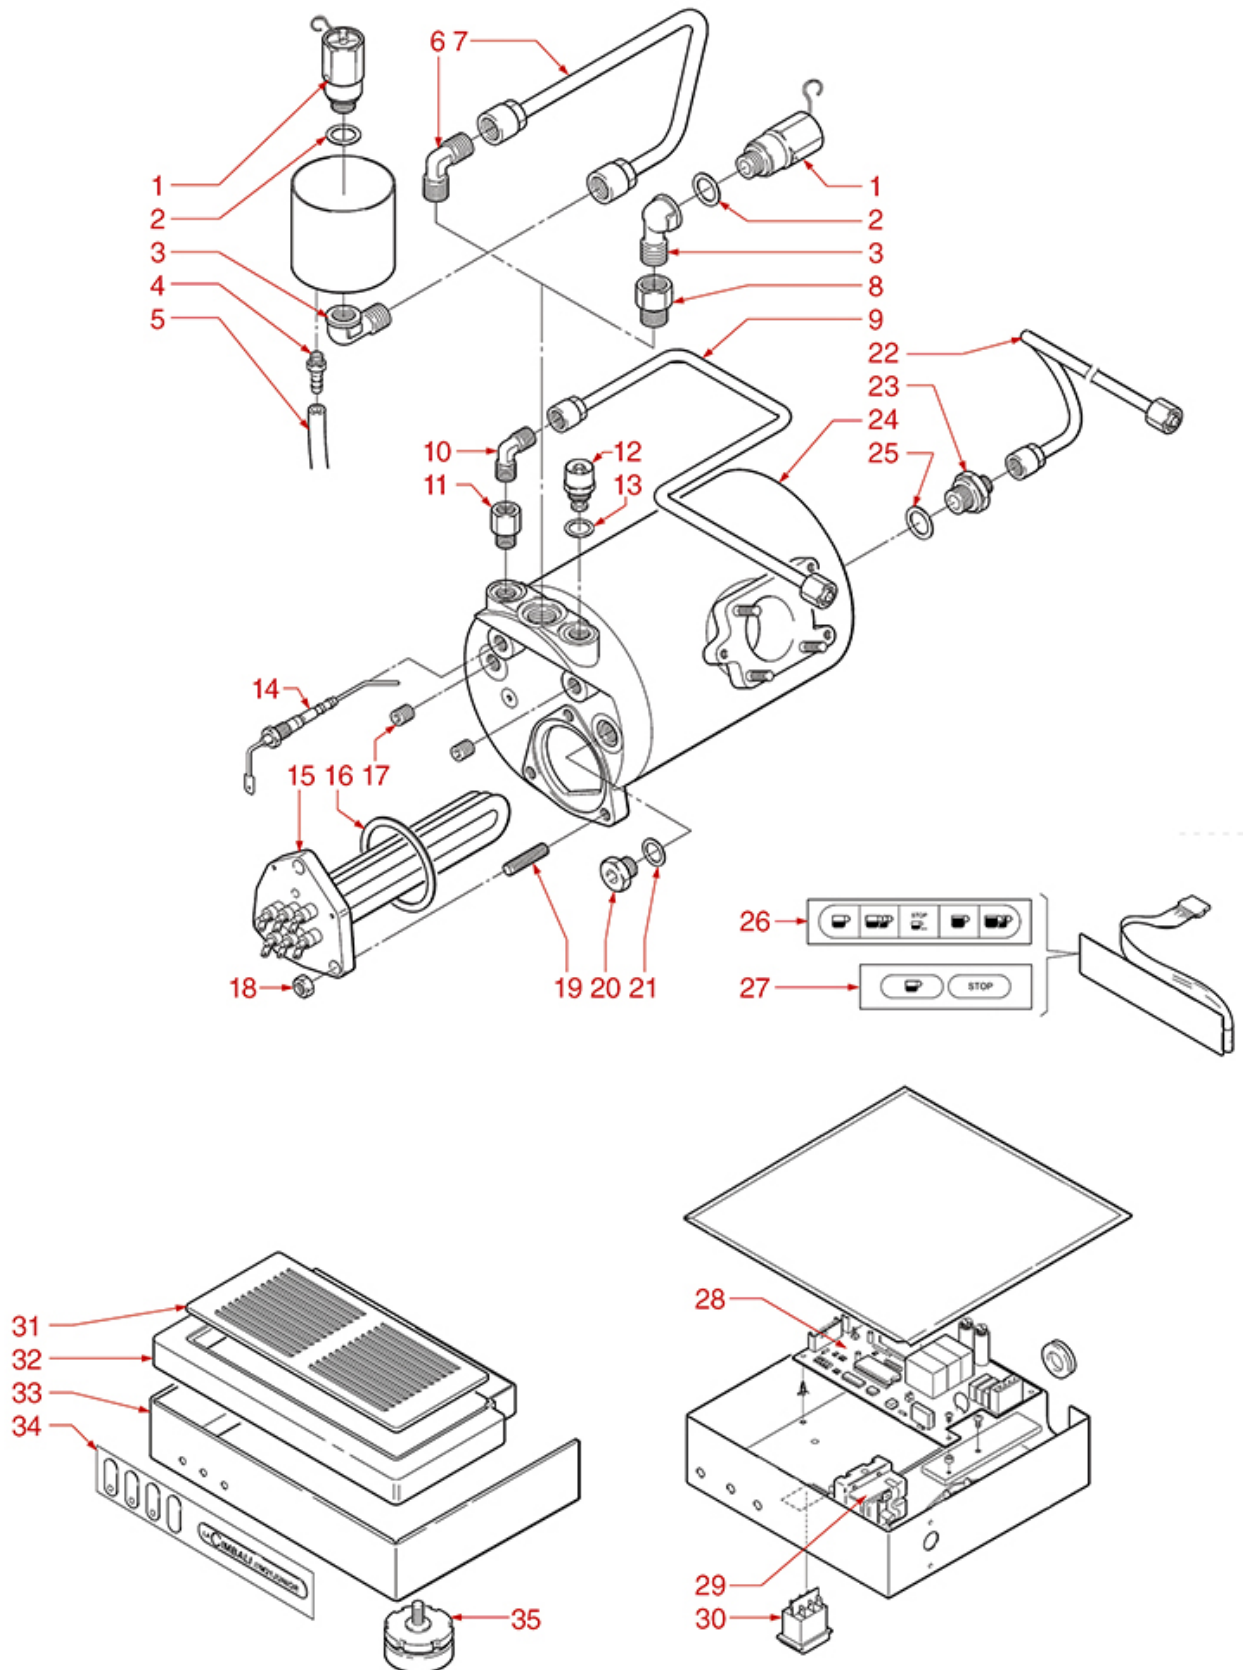

BOILER M21JUNIOR

M21JUNIOR

CIMBALI

Position	LF code no.	Description
1	1523535	BOILER VALVE $\varnothing$ 3/8"M
2	1186394	ASBESTOS FREE FLAT GASKET $\varnothing$ 22x17x2 mm
5	1449285	SILICONE HOSE $\varnothing$ 6x10 SHORE 60 - 100 m
5	1449685	SILICONE HOSE $\varnothing$ 6x10 SHORE 60 - 5 m
12	1523537	BOILER VALVE $\varnothing$ 1/4"M
13	1186619	COPPER FLAT GASKET $\varnothing$ 18x14x1.5 mm
14	1341003	LEVEL PROBE $\varnothing$ 1/8"M-108 mm
15	1755083	HEATING ELEMENT 1800W 220V
16	1186607	FLAT CARBO GASKET $\varnothing$ 57.8x50x3 mm
16	1186609	TEFLON FLAT GASKET $\varnothing$ 58x51x2 mm
18	3060069	S/STEEL HEXAGONAL MEDIUM NUT M8 UNI 5588
19	1184009	STAINLESS STEEL M8x25 mm STUD
20	1439018	LEVEL CAP $\varnothing$ 1/4"M
21	1186619	COPPER FLAT GASKET $\varnothing$ 18x14x1.5 mm
25	1186214	COPPER FLAT GASKET $\varnothing$ 26x21.5x1.5 mm
26	1319046	PUSH-BUTTON PANEL MEMBRANE 5 BUTTONS
29	1444509	THREE-PHASE THERMOSTAT 169°C
30	3319154	BLACK BIPOLAR SWITCH 16A 250V
31	1185008	S/STEEL CUP SUPPORT GRID 274x123 mm
32	1015011	BLACK DRIP TRAY
35	1313016	FOOT $\varnothing$ 60 mm M10 H=30+40 mm