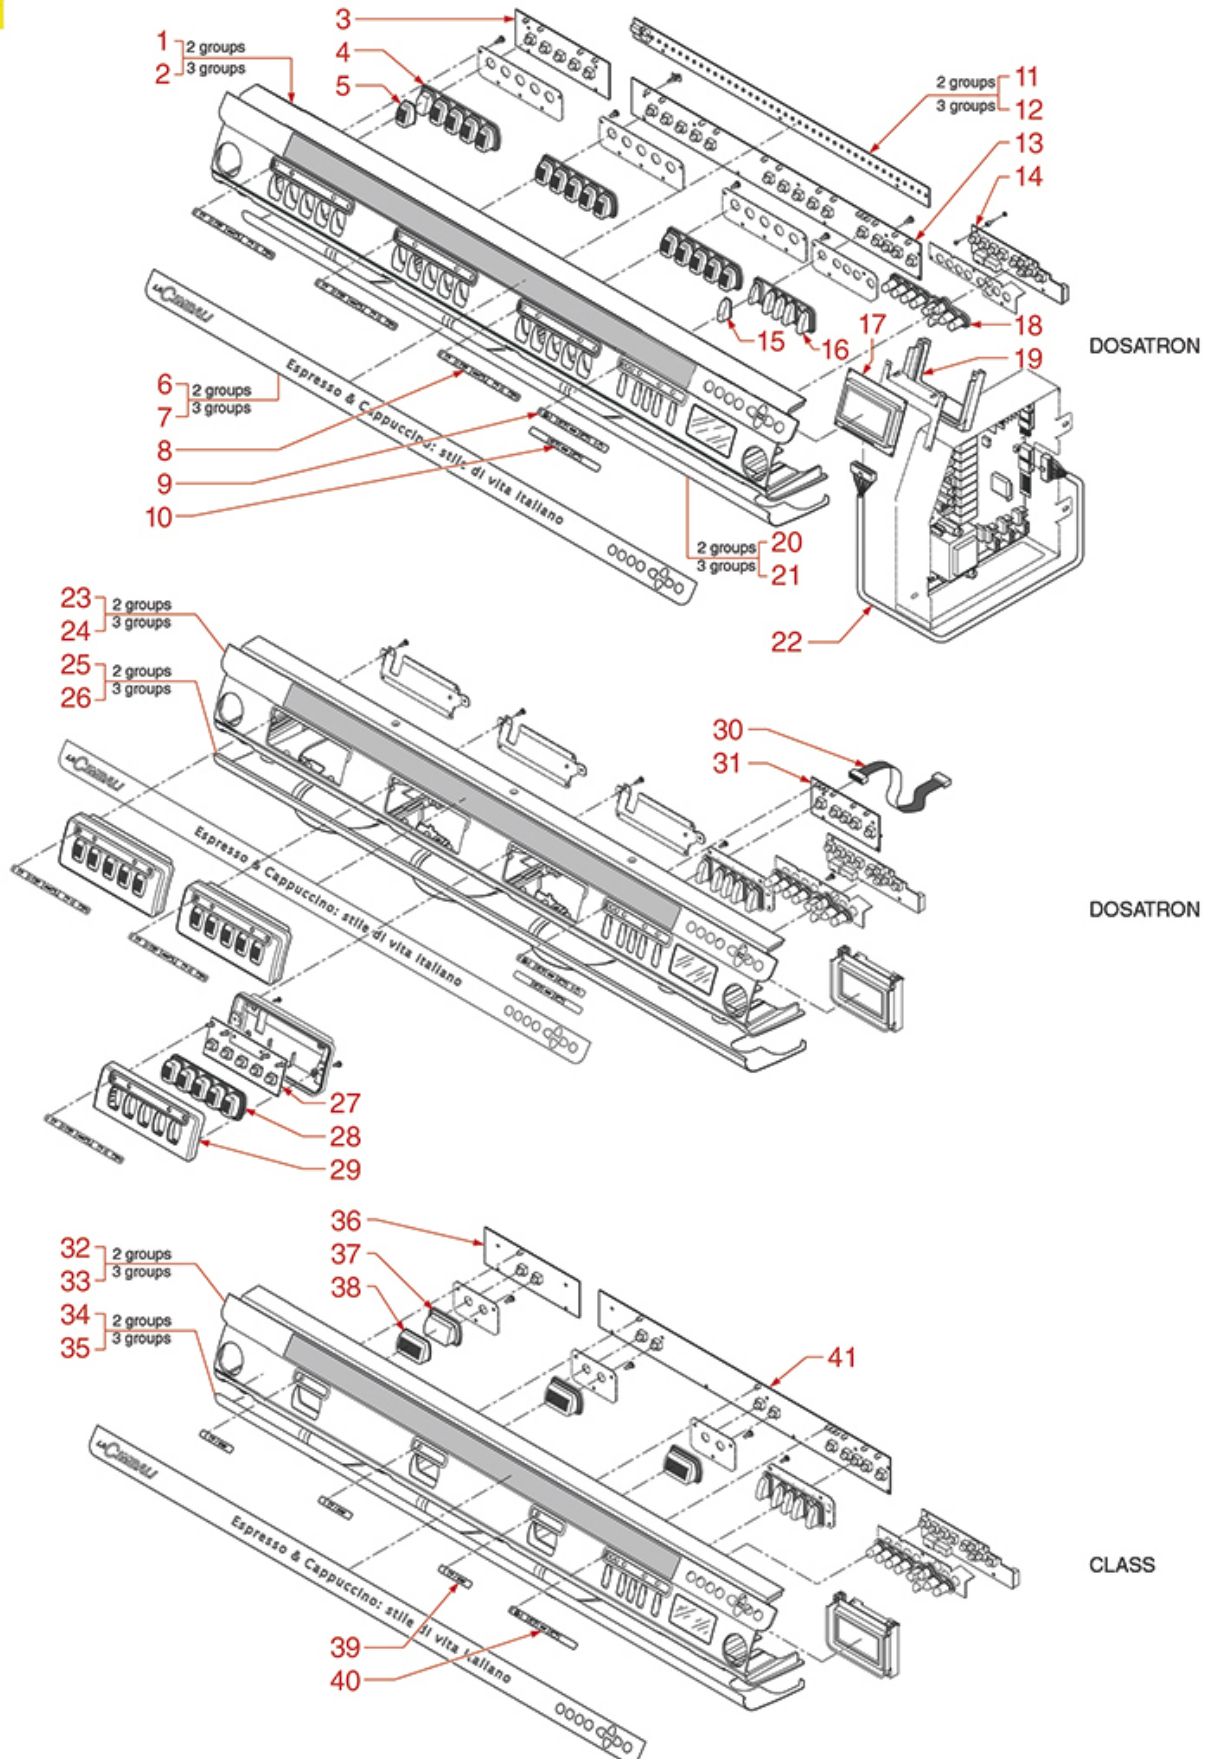

BUSH-BUTTON PANELS M39GT

M39GT

CI4102

Positions without LF code no.: upon request

CIMBALI

Position	LF code no.	Description
3	1319506	5 BUTTONS PUSH-BUTTON PANEL
4	1319512	5 BUTTONS PUSH-BUTTON PANEL DIAPHRAGM
5	1319509	BUTTON FOR PUSH-BUTTON PANEL
13	1319507	15 BUTTONS PUSH-BUTTON PANEL
36	1319508	2 BUTTONS PUSH-BUTTON PANEL
37	1319510	1 BUTTON PUSH-BUTTON PANEL DIAPHRAGM
38	1319511	BUTTON FOR PUSH-BUTTON PANEL