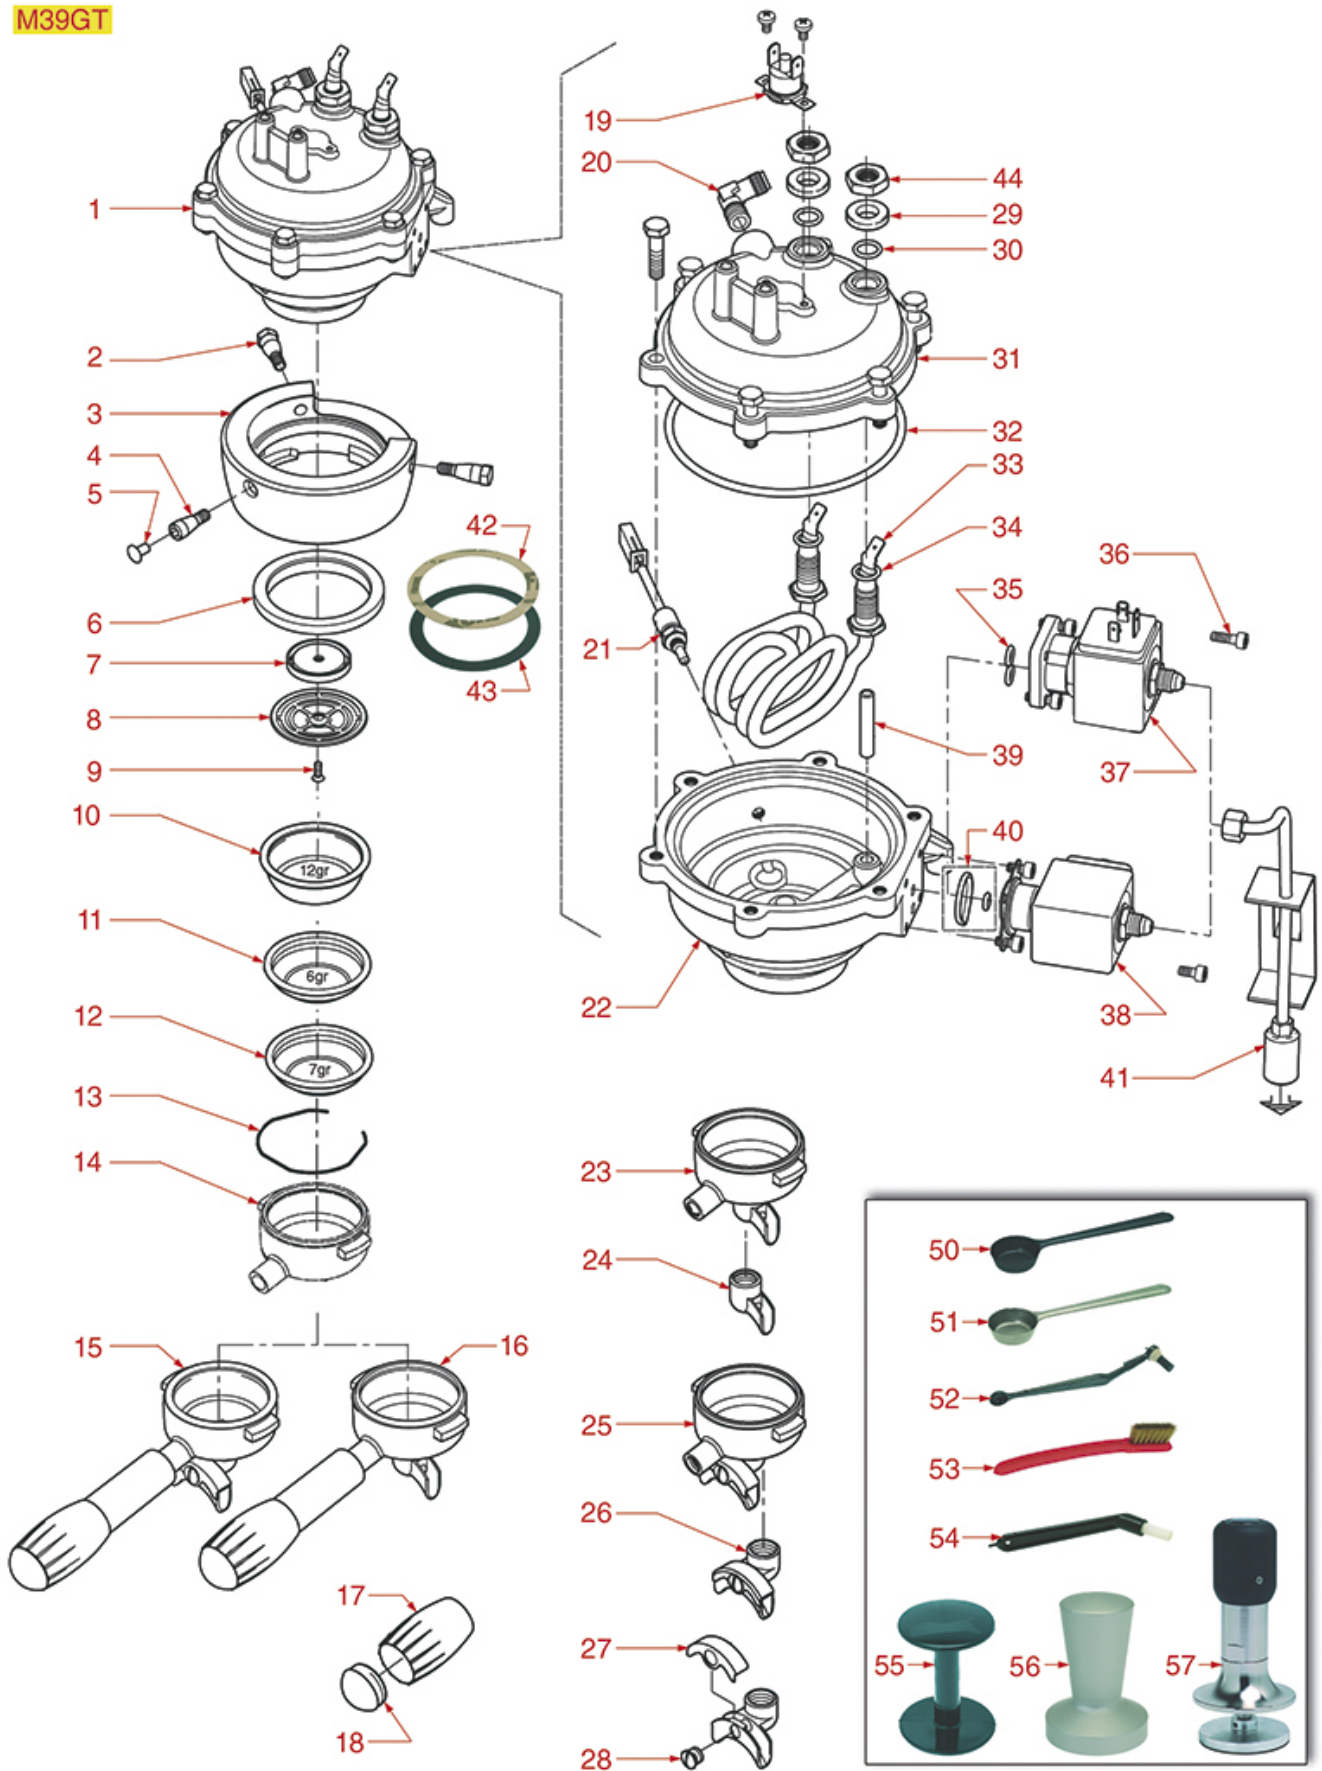

CIMBALI

BREWING GROUP M39GT

M39GT

CI0402

Positions without LF code no.: upon request

CIMBALI

Position	LF code no.	Description
2	1184018	HEXAGONAL SCREW FOR BELL
3	1002005	FILTER HOLDER COUPLING
4	1184017	BELL SCREW
6	1186701	FILTER HOLDER GASKET $\varnothing$ 71x56x9 mm
7	1081005	BREW GROUP SPRAY NOZZLE $\varnothing$ 35 mm M5X1
8	1081006	SHOWER SCREEN $\varnothing$ 51.5 mm
9	1528011	SHOWER STAINLESS STEEL SCREW M5x20
10	1160267	2-CUP FILTER 12 g
11	1160257	1-CUP FILTER 6 g
12	1160266	1-CUP FILTER 7 g
13	1250101	FILTER BLOCKING SPRING $\varnothing$ 1,00 mm INOX
15	1165309	2 CUPS COMPLETE FILTER HOLDER CIMBALI
16	1165308	1 CUP COMPLETE FILTER HOLDER CIMBALI
17	1141002	FILTER HOLDER KNOB HANDGRIP
18	1141001	FILTER HOLDER KNOB CAP
19	1443065	CONTACT THERMOSTAT 160°C 10A 250V
20	1349013	L-FITTING $\varnothing$ 1/8"M-1/8"M NICKEL-PLATED
21	1397042	TEMPERATURE PROBE
23	1165017	FILTER HOLDER CIMBALI
24	1022100	SINGLE SPOUT M16
26	1022101	DOUBLE SPOUT SHORT M16
28	1160559	CHROME PLATED SCREW FOR SPOUT
30	1186803	O-RING 02037 EPDM
32	5501389	VITON O-RING 04400 BLACK
33	1755262	HEATING ELEMENT 800/950W 220/240V
34	1186803	O-RING 02037 EPDM
35	3243139	O-RING 02025 EPDM
38	1120751	3-WAY SOLENOID VALVE PARKER 24VAC 9W
39	1550003	BOILER WATER-DRAWING TUBE GROUP
40	1786221	GASKET KIT FOR SOLENOID VALVE
41	1550002	GROUP DRAIN PIPE
42	1190051	PAPER SEAL $\varnothing$ 70x57x0.8 mm
43	1190003	RUBBER THICKNESS $\varnothing$ 70x57x1 mm EPDM
44	3060054	ST.STEEL HEXAGONAL NORM.NUT M10 UNI 5588
50	1069001	PLASTIC MEASURING SPOON 20 ml
51	1069002	STAINLESS STEEL MEASURING SPOON 20 ml
52	1384003	BLACK SHOWER CLEANING BRUSH
53	1384002	BRUSH FOR MAINTENANCE
54	1384001	BRUSH FOR COFFEE SHOWER
55	1385002	NYLON COFFEE TAMPER $\varnothing$ 50/57 mm
56	1385041	POLISHED ALUMINUM TAMPER $\varnothing$ 57 mm
56	1385053	ANODISED ALUMINUM TAMPER $\varnothing$ 58 mm
57	1385600	DYNAMOMETRIC MANUAL COFFEE TAMPER $\varnothing$ 57mm