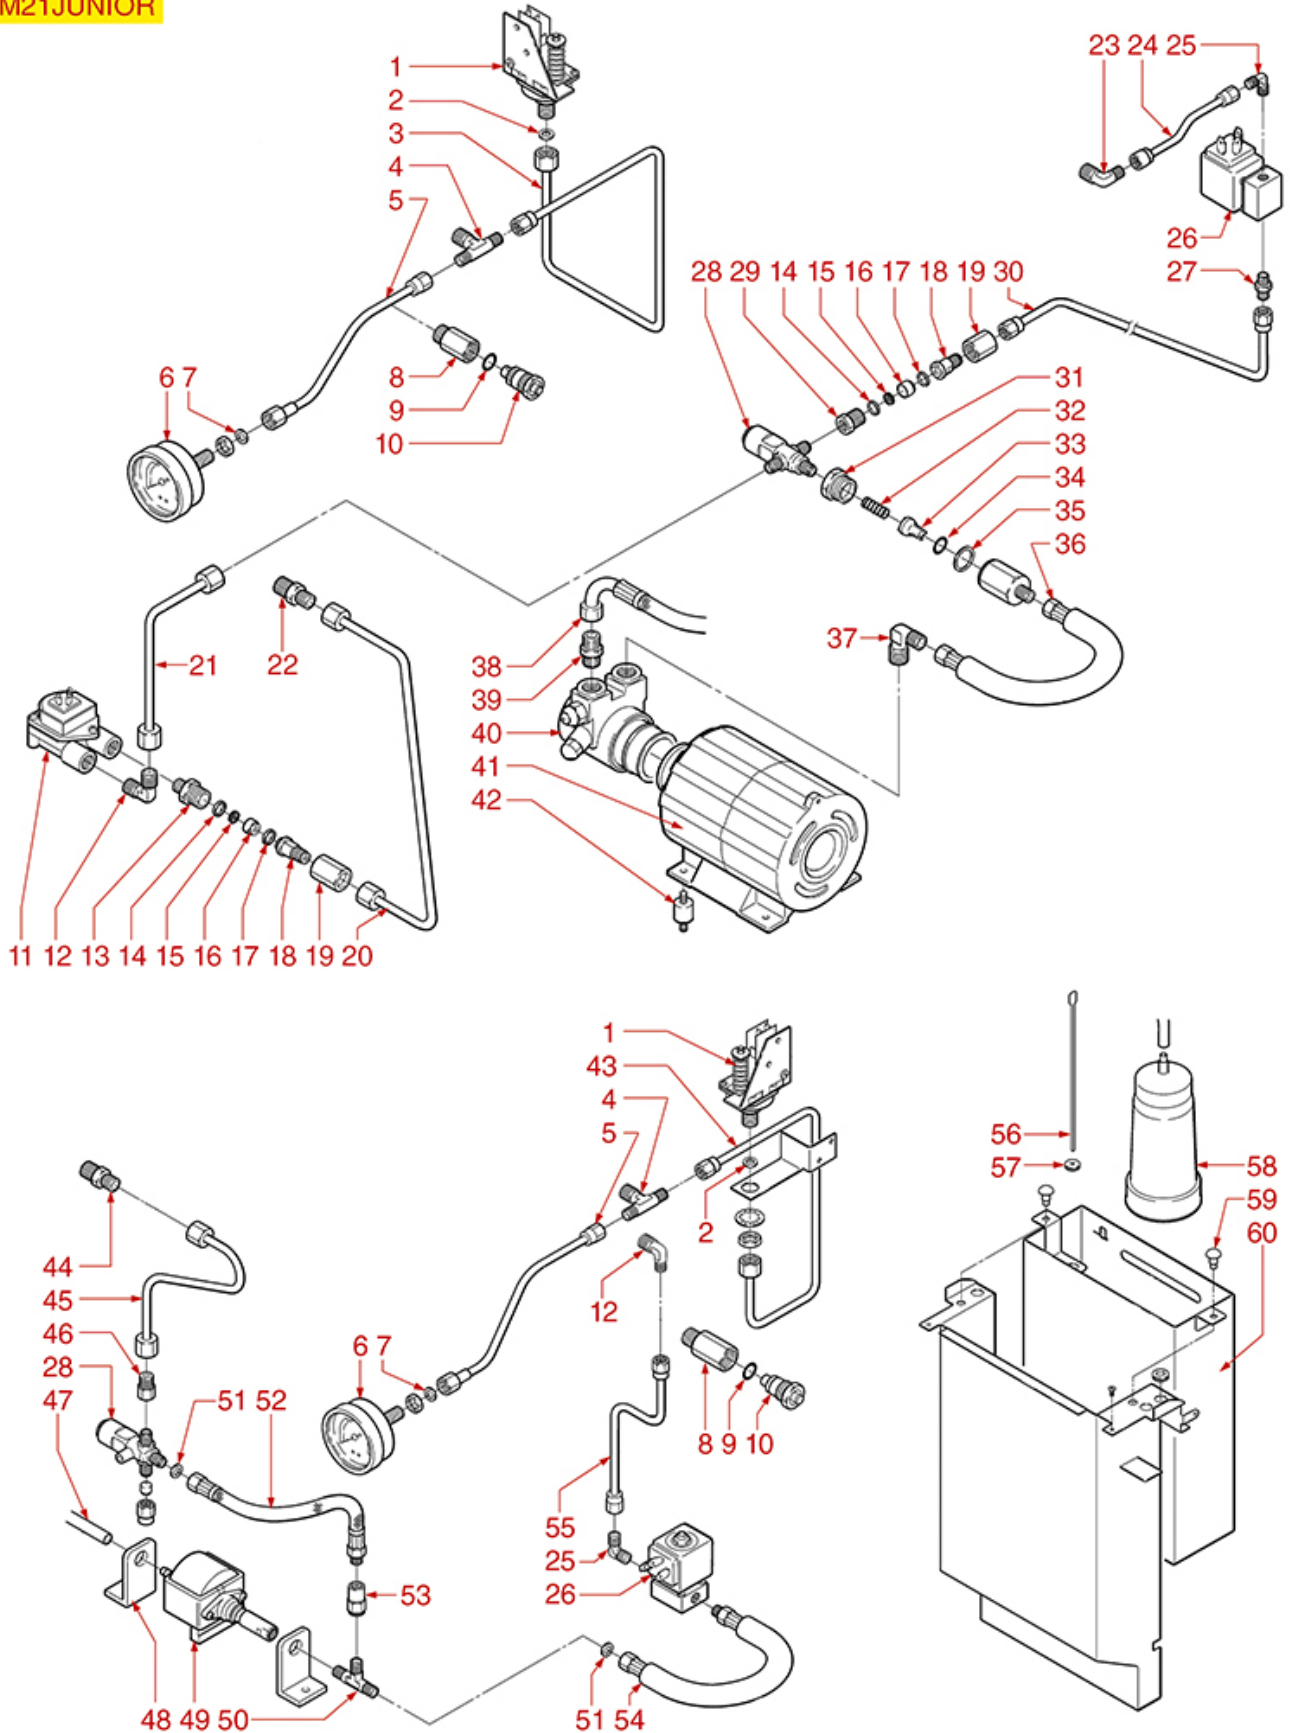

WATER INLET TAP M21JUNIOR

M21JUNIOR

CI3302

Positions without LF code no.: upon request

CIMBALI

Position	LF code no.	Description
1	1320538	PRESSURE SWITCH - NEW MODEL
6	1245546	BOILER PRESSURE GAUGE $\varnothing$ 57 mm 0+2.5 bar
7	1186974	FLAT TEFLON GASKET $\varnothing$ 8.5x4.5x1.5 mm
9	1186304	O-RING 0112 EPDM
11	1455031	FLOWMETER GICAR
14	1186301	COPPER FLAT GASKET $\varnothing$ 14x10x1 mm
15	1160511	WATER FILTER $\varnothing$ 9x1.5 mm
16	1501012	NOZZLE $\varnothing$ 14 HOLE $\varnothing$ 0.8 mm
25	1349013	L-FITTING $\varnothing$ 1/8"M-1/8"M NICKEL-PLATED
26	1120355	2-WAY SOLENOID VALVE PARKER 230V 50/60Hz
26	1120461	2-WAY SOLENOID VALVE LUCIFER 240V 50Hz
27	1349101	FITTING $\varnothing$ 1/8"M-1/8"M NICKEL-PLATED
28	1523019	EXPANSION VALVE
32	1250228	SPRING $\varnothing$ 11,5x24 mm
33	1523049	VALVE FOR NON-RETURN VALVE
34	1186304	O-RING 0112 EPDM
35	3243382	O-RING 02087 EPDM
36	1449706	FLEX HOSE $\varnothing$ 1/8" Fc x Fc Length 37 cm
39	1349100	PUMP CONNECTION $\varnothing$ 3/8" CONIC-3/8" STRAIGH
40	1330019	ROTARY VANE PUMP PROCON $\varnothing$ 3/8" NPT
41	1240181	RPM MOTOR WITH CLAMP 275W
47	1449285	SILICONE HOSE $\varnothing$ 6x10 SHORE 60 - 100 m
47	1449685	SILICONE HOSE $\varnothing$ 6x10 SHORE 60 - 5 m
48	1331023	SQUARE DAMPER EX-EP-EK-EA
49	1122739	VIBRATORY PUMP EX5 48W 230V 50Hz
50	3349356	NICHEL-PL.T-FITTING $\varnothing$ 1/8"M-1/8"M-1/8"M
51	1186974	FLAT TEFLON GASKET $\varnothing$ 8.5x4.5x1.5 mm