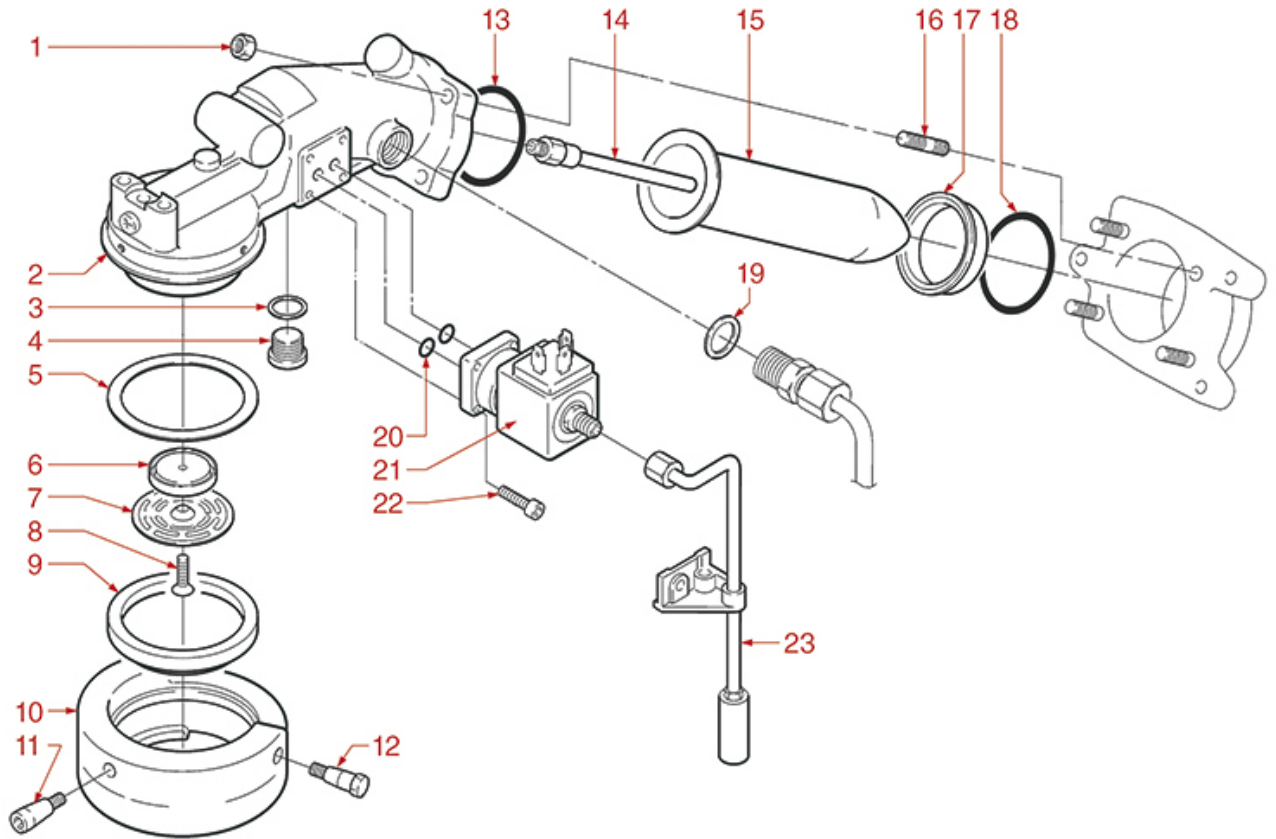

CIMBALI

BREWING GROUP M21

M21JUNIOR

CI0702

Positions without LF code no.: upon request

CIMBALI

Position	LF code no.	Description
1	1528030	ST.STEEL HEXAGONAL NUT M6 UNI 5588
3	1186394	ASBESTOS FREE FLAT GASKET $\varnothing$ 22x17x2 mm
5	1190003	RUBBER THICKNESS $\varnothing$ 70x57x1 mm EPDM
5	1190051	PAPER SEAL $\varnothing$ 70x57x0.8 mm
6	1081005	BREW GROUP SPRAY NOZZLE $\varnothing$ 35 mm M5X1
7	1081006	SHOWER SCREEN $\varnothing$ 51.5 mm
8	1528011	SHOWER STAINLESS STEEL SCREW M5x20
9	1186701	FILTER HOLDER GASKET $\varnothing$ 71x56x9 mm
10	1002005	FILTER HOLDER COUPLING
11	1184017	BELL SCREW
12	1184018	HEXAGONAL SCREW FOR BELL
13	1186503	O-RING 0155 RED SILICONE
15	1169004	CARTRIDGE $\varnothing$ 42x150 mm
17	1186279	CARTRIDGE RING
18	1186503	O-RING 0155 RED SILICONE
19	1186619	COPPER FLAT GASKET $\varnothing$ 18x14x1.5 mm
20	3243139	O-RING 02025 EPDM
21	1120330	3-WAY SOLENOID VALVE LUCIFER 240V 50Hz
22	1455034	S/S SCREW T.C.C.E.I M4x10 UNI 5931
23	1449028	GROUP DRAIN PIPE
26	1160293	MEMBRANE BLIND FILTER
27	1160085	FILTER 1 CUP 6 g
28	1160266	1-CUP FILTER 7 g
29	1160257	1-CUP FILTER 6 g
30	1160506	CIMBALI 1CUP POD FILTER
31	1160086	FILTER 2 CUPS 12 gr
32	1160267	2-CUP FILTER 12 g
33	1160258	2-CUPS FILTER 14 g
33	1160337	2-CUP FILTER 14 GRAMS
34	1250101	FILTER BLOCKING SPRING $\varnothing$ 1,00 mm INOX
35	1250002	S/STEEL FILTER LOCKING SPRING $\varnothing$ 1.20 mm
36	1250338	FILTER LOCKING SPRING $\varnothing$ 1.40 mm ST.STEEL
37	1022511	SINGLE SPOUT
38	1022512	DOUBLE SPOUT
39	1165016	FILTER HOLDER CIMBALI
40	1528012	CROSS HEAD SCREW M5x14 UNI 7687
41	1165306	1 CUP FILTER HOLDER ASSEMBLY CIMBALI
42	1165307	2 CUPS FILTER HOLDER ASSEMBLY CIMBALI
43	1241301	FILTER HOLDER HANDLE M10