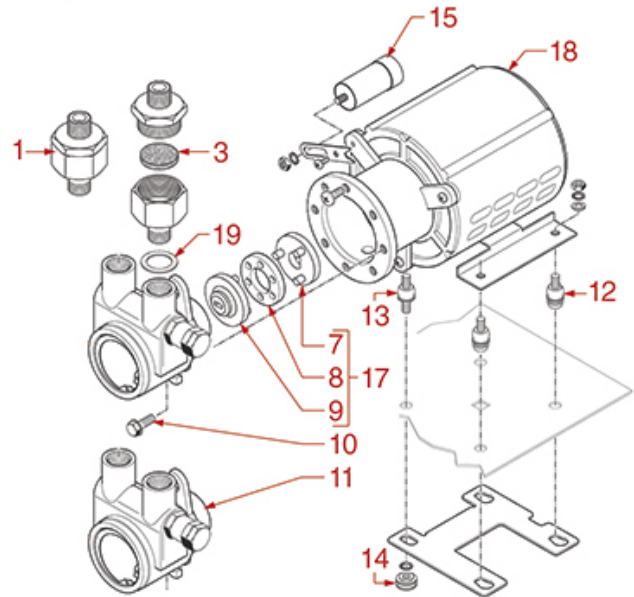

MOTORS AND PUMPS

M20-M21-M27-M30-M31-M32

M39

M39GT-M24

3/4	3/4 2000 mm		5m	100
			12x18	101
			30m	102
			5m	103
			14x20	104
			30m	105
			16x23	106
			5m	107
			18x25	108
			30m	109
			18x25	
			5m	
			20x27	
			30m	
			20x27	

C	P	3/4-PP	200
		100 cm	201
		150 cm	202
		200 cm	203
		3/8-PP	204
		100 cm	205
		150 cm	206
		3/8-PP	207
		200 cm	208
		3/8-CC	209
		50 cm	
		3/8-CC	
		75 cm	
		3/8-CC	
		100 cm	
		3/8-CC	
		150 cm	

C	P	3/8-CP	300
		30 cm	301
		50 cm	302
		80 cm	303
		100 cm	304
		120 cm	305
		150 cm	306
		1/8-PP	307
		30 cm	308
		60 cm	309
		1/8-CC	
		37 cm	
		150 cm	

C	P	3/4-PP	400
		100 cm	401
		150 cm	402
		200 cm	403
		3/4-PP	404
		250 cm	405
		3/8-PP	406
		37 cm	407
		3/8-CC	408
		200 cm	
		1/8-PP	
		50 cm	
		3/8-CC	
		100 cm	
		3/8-CC	
		150 cm	

C	P	3/4-PP	400
		100 cm	401
		150 cm	402
		200 cm	403
		3/4-PP	404
		250 cm	405
		3/8-PP	406
		37 cm	407
		3/8-CC	408
		200 cm	
		1/8-PP	
		50 cm	
		3/8-CC	
		100 cm	
		3/8-CC	
		150 cm