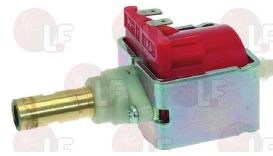

CIMBALI 533-194-820

1122735 VIBRATORY PUMP EX5 48W 230V 50Hz
fittings $\varnothing$ 1/8" - $\varnothing$ 6 mm
pressure max 15 bar
water temperature max 20°C
integrated diode (1N 4007P)
lead connector 6.3x0.8 mm
for Coffee machine (EXPOBAR) EXPRESSO
MINICOMPACT - MONROC - OFFICE
for Coffee machine (VIBIEMME) DOMOBAR
DOMOBARJUNIOR - DOMOBARSUPER