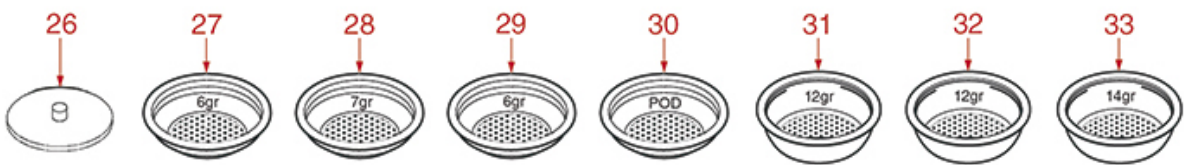

CIMBALI

BREWING GROUP M21

M21JUNIOR

CI0702

Positions without LF code no.: upon request

CIMBALI

Position	LF code no.	Description
1	1528030	ST.STEEL HEXAGONAL NUT M6 UNI 5588
3	1186394	ASBESTOS FREE FLAT GASKET $\varnothing$ 22x17x2 mm
5	1190003	RUBBER THICKNESS $\varnothing$ 70x57x1 mm EPDM
5	1190051	PAPER SEAL $\varnothing$ 70x57x0.8 mm
6	1081005	BREW GROUP SPRAY NOZZLE $\varnothing$ 35 mm M5X1
7	1081006	SHOWER SCREEN $\varnothing$ 51.5 mm
8	1528011	SHOWER STAINLESS STEEL SCREW M5x20
9	1186701	FILTER HOLDER GASKET $\varnothing$ 71x56x9 mm
10	1002005	FILTER HOLDER COUPLING
11	1184017	BELL SCREW
12	1184018	HEXAGONAL SCREW FOR BELL
13	1186503	O-RING 0155 RED SILICONE
15	1169004	CARTRIDGE $\varnothing$ 42x150 mm
17	1186279	CARTRIDGE RING
18	1186503	O-RING 0155 RED SILICONE
19	1186619	COPPER FLAT GASKET $\varnothing$ 18x14x1.5 mm
20	3243139	O-RING 02025 EPDM
21	1120330	3-WAY SOLENOID VALVE LUCIFER 240V 50Hz
22	1455034	S/S SCREW T.C.C.E.I M4x10 UNI 5931
23	1449028	GROUP DRAIN PIPE
26	1160293	MEMBRANE BLIND FILTER
27	1160085	FILTER 1 CUP 6 g
28	1160266	1-CUP FILTER 7 g
29	1160257	1-CUP FILTER 6 g
30	1160506	CIMBALI 1CUP POD FILTER
31	1160086	FILTER 2 CUPS 12 gr
32	1160267	2-CUP FILTER 12 g
33	1160258	2-CUPS FILTER 14 g
33	1160337	2-CUP FILTER 14 GRAMS
34	1250101	FILTER BLOCKING SPRING $\varnothing$ 1,00 mm INOX
35	1250002	S/STEEL FILTER LOCKING SPRING $\varnothing$ 1.20 mm
36	1250338	FILTER LOCKING SPRING $\varnothing$ 1.40 mm ST.STEEL
37	1022511	SINGLE SPOUT
38	1022512	DOUBLE SPOUT
39	1165016	FILTER HOLDER CIMBALI
40	1528012	CROSS HEAD SCREW M5x14 UNI 7687
41	1165306	1 CUP FILTER HOLDER ASSEMBLY CIMBALI
42	1165307	2 CUPS FILTER HOLDER ASSEMBLY CIMBALI
43	1241301	FILTER HOLDER HANDLE M10