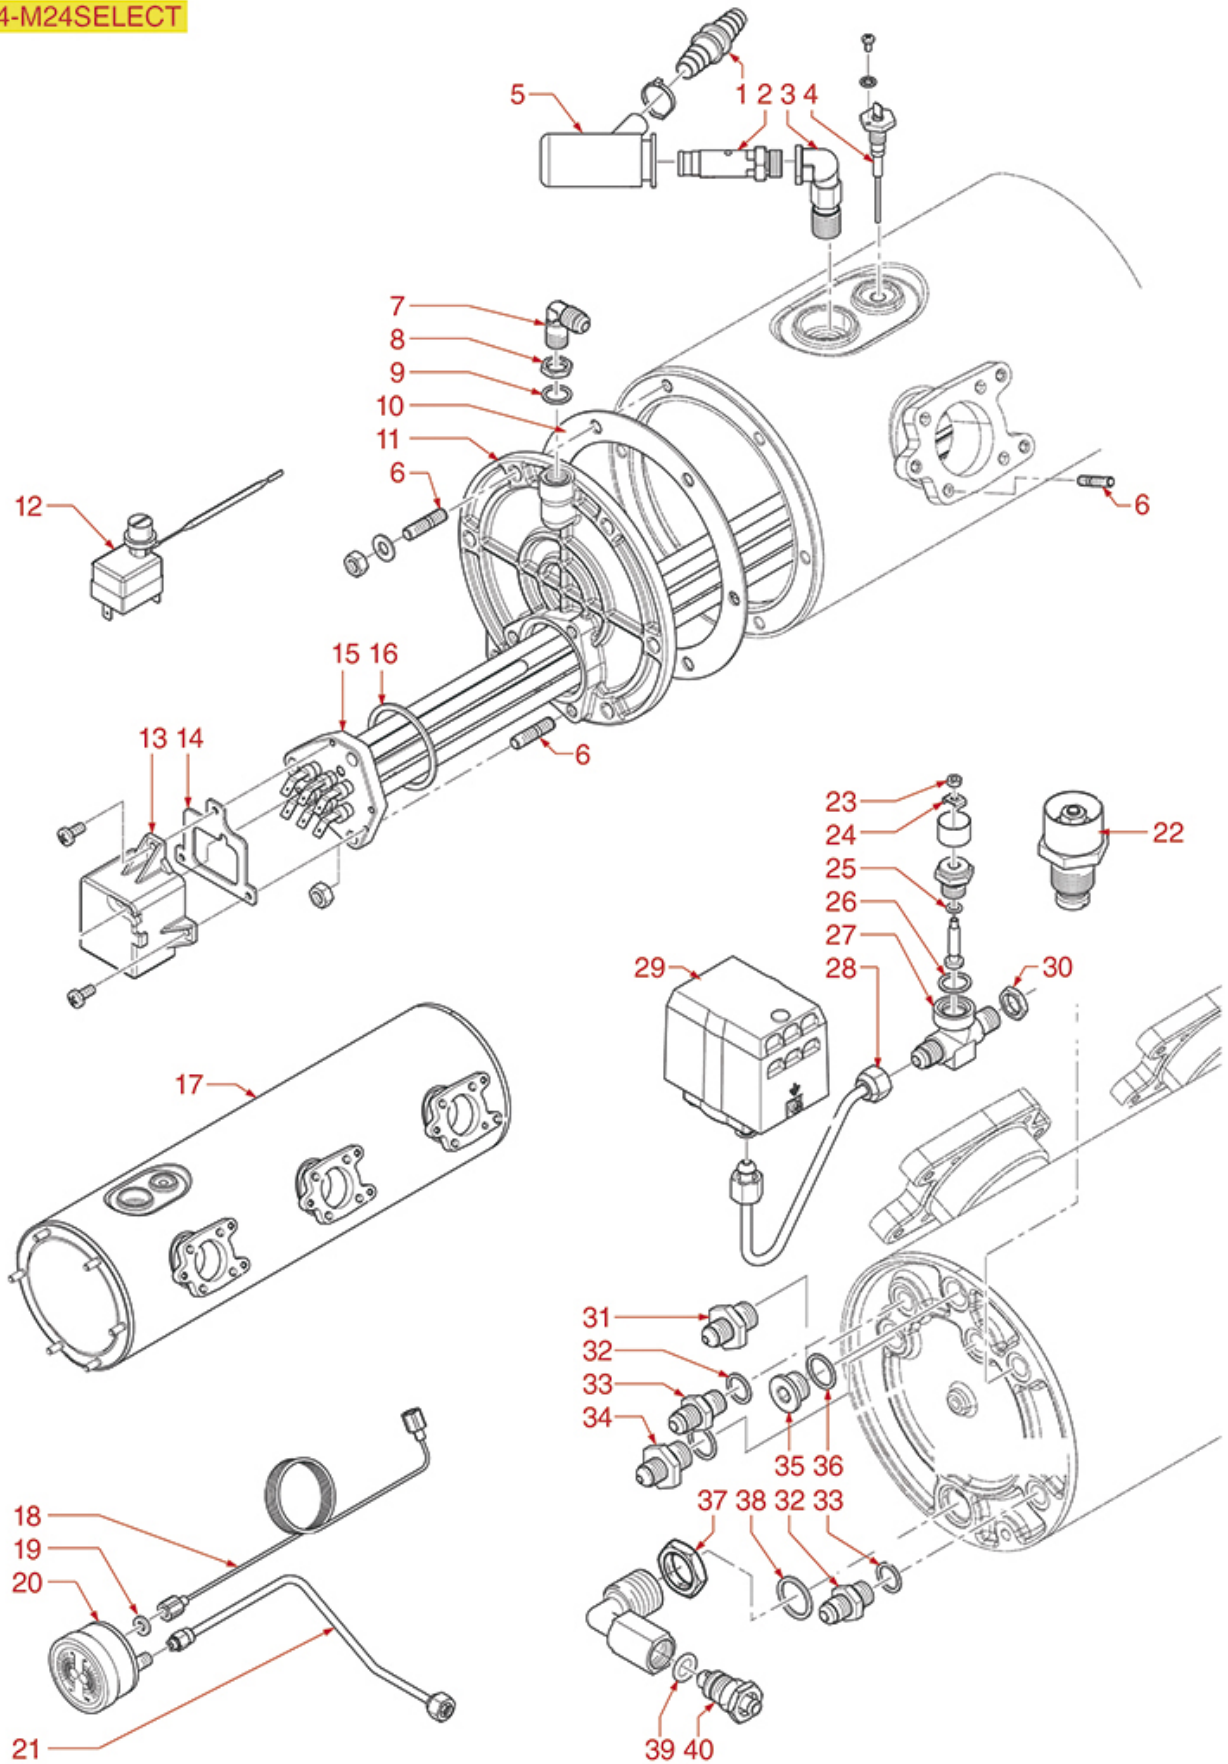

BOILER M24-M24SELECT

M24-M24SELECT

CIMBALI

Position	LF code no.	Description
2	1515007	BOILER VALVE $\varnothing$ 3/8"M - 2.0 bar CE/TUV
4	1341040	LEVEL PROBE $\varnothing$ 1/8"M-89 mm
9	1186619	COPPER FLAT GASKET $\varnothing$ 18x14x1.5 mm
10	1186572	BOILER GASKET $\varnothing$ 180x140x3 mm
12	5047881	SINGLE-PHASE THERMOSTAT 170°C
15	1755088	HEATING ELEMENT 3750W 230/400V
15	1755089	HEATING ELEMENT 5790W 220V
15	1755205	HEATING ELEMENT 2950/3420W 220/400V
16	1186607	FLAT CARBO GASKET $\varnothing$ 57.8x50x3 mm
16	1186609	TEFLON FLAT GASKET $\varnothing$ 58x51x2 mm
19	1186974	FLAT TEFLON GASKET $\varnothing$ 8.5x4.5x1.5 mm
20	1245047	BOILER-PUMP PRESSURE GAUGE $\varnothing$ 62 mm
22	1523537	BOILER VALVE $\varnothing$ 1/4"M
23	1348813	HEXAGONAL NORM.NUT M4 ST.STEEL UNI 5588
25	1186362	"O" RING 02021 EPDM
26	1786166	TEFLON FLAT GASKET $\varnothing$ 18x14x1.5 mm
29	1320803	PRESSURE SWITCH P303T02 3-POLES 20A 1/4"
32	1186619	COPPER FLAT GASKET $\varnothing$ 18x14x1.5 mm
36	1186620	COPPER FLAT GASKET $\varnothing$ 22x17x1.5 mm
38	1186214	COPPER FLAT GASKET $\varnothing$ 26x21.5x1.5 mm
39	1186255	O-RING 0109 EPDM