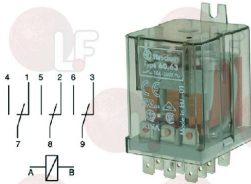

Relays

1. **3351605 RELAY 60.63 10A 230V 50/60Hz**
   3 switching contacts
   for Coffee machine (CIMBALI) JUNIOR