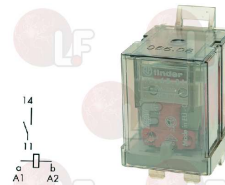

CIMBALI 3442-133-670

CIMBALI 537-020-300

- 1351001 RELAY 62.83 16A 24V 50/60Hz**  
 3 switching contacts

CIMBALI

- 5038177 RELAY 65.31 30A 250V**  
 1 switching contact  
 coil 24VAC 50/60Hz  
 for Coffee machine (CIMBALI) M22 - M29 - M31 - M32  
 M39  
 for Coffee machine (FAEMA) EMBLEMA - E61  
 E98COMPACT