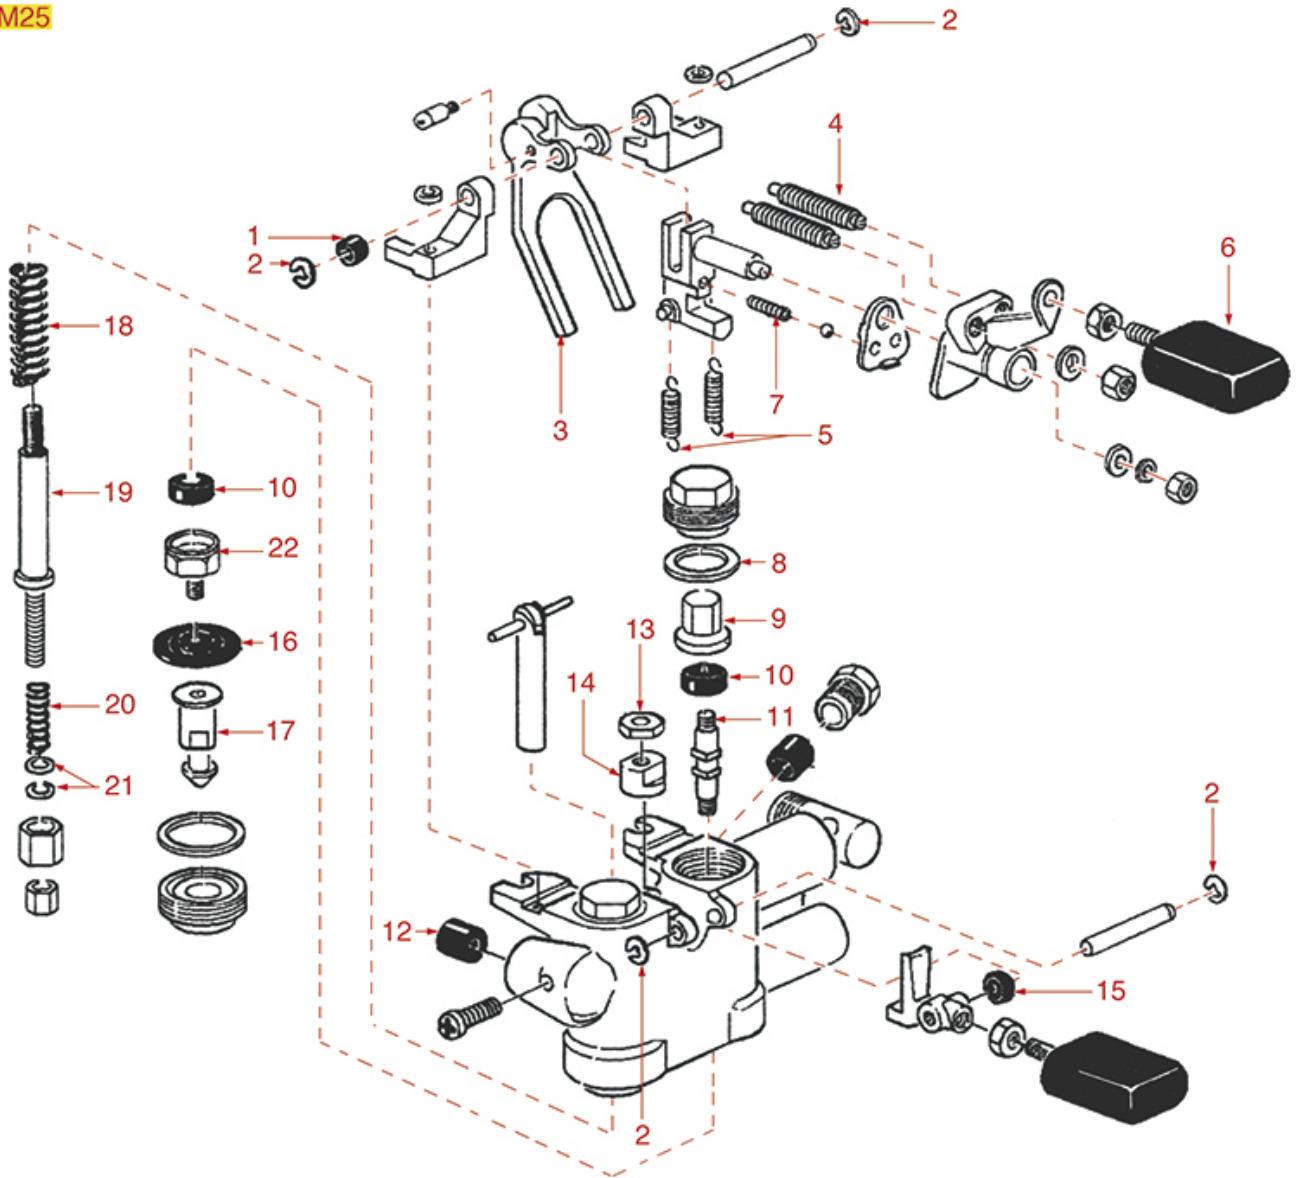

CIMBALI

GROUP M15-M25

M25

M15

CIMBALI

Position	LF code no.	Description
1	1250229	RETURN SPRING
2	1348817	STAINLESS STEEL CIRCLIP RA-4 UNI 7437
4	1250014	LEVER PIN
5	1250230	SPRING $\varnothing$ 6x16/27 mm
6	1241462	BREWING GROUP HANDLE
7	1250231	BALL SPRING $\varnothing$ 3.9x14 mm
8	1186201	TEFLON FLAT GASKET $\varnothing$ 21x16.8x2 mm
10	1186300	FLAT GASKET $\varnothing$ 15x7.3x4 mm EPDM
11	1324018	VALVE PIN
12	1186703	FLAT EPDM GASKET $\varnothing$ 11x7x7 mm
15	1250233	BUTTON SPRING
16	1186704	GROUP EPDM GASKET
18	1250404	GROUP SPRING $\varnothing$ 11x41 mm
20	1250232	MANIFOLD SPRING $\varnothing$ 12x28 mm
21	1186298	BRASS WASHER $\varnothing$ 13x6x0.5 mm
22	1186280	GASKET HOLDER BUSHING
30	1186501	COFFEE GROUP GASKET $\varnothing$ 94x45x2 mm
31	1186171	ROUND COPPER GASKET $\varnothing$ 22x16.5x2.2 mm
32	1186701	FILTER HOLDER GASKET $\varnothing$ 71x56x9 mm
32	1186702	FILTER HOLDER GASKET $\varnothing$ 70x56x8.5 mm
33	1081005	BREW GROUP SPRAY NOZZLE $\varnothing$ 35 mm M5X1
34	1081006	SHOWER SCREEN $\varnothing$ 51.5 mm
35	1528011	SHOWER STAINLESS STEEL SCREW M5x20
36	1184016	BELL SCREW M15-20-25-27-28-30
37	1190005	PAPER SEAL $\varnothing$ 70x57x0.5 mm
38	1190003	RUBBER THICKNESS $\varnothing$ 70x57x1 mm EPDM
39	1186611	O-RING 02025 RED SILICONE
39	1186612	O-RING 02025 VITON
40	1455034	S/S SCREW T.C.C.E.I M4x10 UNI 5931
41	1120334	3-WAY MECHANICAL COMPONENT LUCIFER
41	1120339	3-WAY MECHANICAL COMPONENT PARKER
42	1120332	COIL LUCIFER/PARKER 220/240V 9W 50Hz
42	3120032	COIL PARKER ZB09 9W 220/240V 50/60Hz
43	1120330	3-WAY SOLENOID VALVE LUCIFER 240V 50Hz
43	1120335	3-WAY SOLENOID VALVE PARKER 230V 50/60Hz
44	1240818	MICROSWITCH 16A 250V