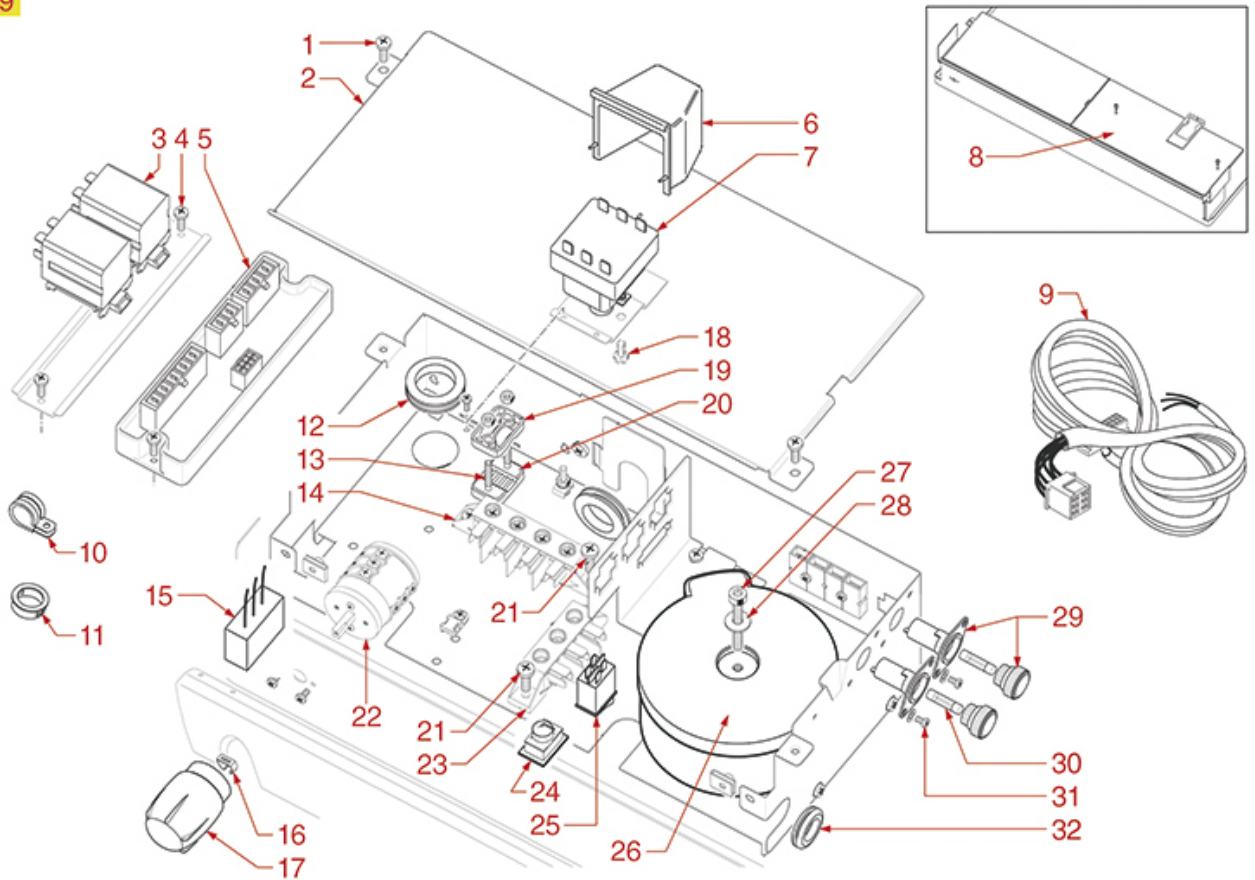

ELECTRICAL SYSTEM M39

M39

CIMBALI

Position	LF code no.	Description
3	5038177	RELAY 65.31 30A 250V
4	1528631	CROSS HEAD SCREW M4x8 UNI 7687
7	1444509	THREE-PHASE THERMOSTAT 169°C
14	3247037	4-POLE TERMINAL BLOCK FV173 40A 600V
16	1241557	ELASTIC RING FOR KNOB
22	1057031	SELECTOR SWITCH 0-1 POSITIONS 25A 600V
23	3247016	3-POLE TERMINAL BLOCK FV273 40A 450V
26	1739002	TOROIDAL TRANSFORMER 240V 50/60Hz
33	3049052	QUICK ACTING FUSE 5x20 - 10 PCS
37	1528631	CROSS HEAD SCREW M4x8 UNI 7687
40	1528631	CROSS HEAD SCREW M4x8 UNI 7687
52	3049001	DELAY FUSE 5x20 - 10 PCS
55	3049001	DELAY FUSE 5x20 - 10 PCS
58	1528631	CROSS HEAD SCREW M4x8 UNI 7687
59	3049052	QUICK ACTING FUSE 5x20 - 10 PCS