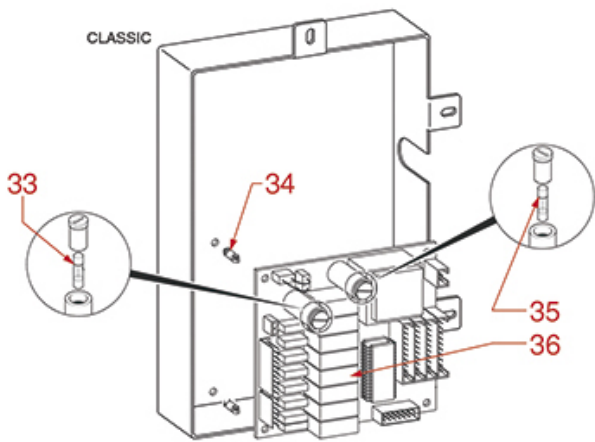

ELECTRICAL SYSTEM M39

M39

CIMBALI

Position	LF code no.	Description
3	5038177	RELAY 65.31 30A 250V
4	1528631	CROSS HEAD SCREW M4x8 UNI 7687
7	1444509	THREE-PHASE THERMOSTAT 169°C
14	3247037	4-POLE TERMINAL BLOCK FV173 40A 600V
16	1241557	ELASTIC RING FOR KNOB
22	1057031	SELECTOR SWITCH 0-1 POSITIONS 25A 600V
23	3247016	3-POLE TERMINAL BLOCK FV273 40A 450V
26	1739002	TOROIDAL TRANSFORMER 240V 50/60Hz
33	3049052	QUICK ACTING FUSE 5x20 - 10 PCS
37	1528631	CROSS HEAD SCREW M4x8 UNI 7687
40	1528631	CROSS HEAD SCREW M4x8 UNI 7687
52	3049001	DELAY FUSE 5x20 - 10 PCS
55	3049001	DELAY FUSE 5x20 - 10 PCS
58	1528631	CROSS HEAD SCREW M4x8 UNI 7687
59	3049052	QUICK ACTING FUSE 5x20 - 10 PCS