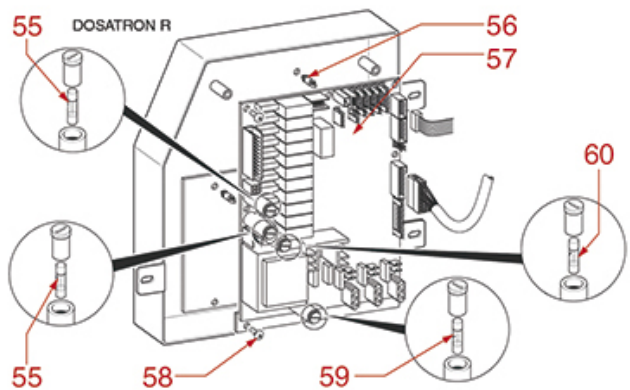

ELECTRICAL SYSTEM M39

M39

CIMBALI

Position	LF code no.	Description
3	5038177	RELAY 65.31 30A 250V
4	1528631	CROSS HEAD SCREW M4x8 UNI 7687
7	1444509	THREE-PHASE THERMOSTAT 169°C
14	3247037	4-POLE TERMINAL BLOCK FV173 40A 600V
16	1241557	ELASTIC RING FOR KNOB
22	1057031	SELECTOR SWITCH 0-1 POSITIONS 25A 600V
23	3247016	3-POLE TERMINAL BLOCK FV273 40A 450V
26	1739002	TOROIDAL TRANSFORMER 240V 50/60Hz
33	3049052	QUICK ACTING FUSE 5x20 - 10 PCS
37	1528631	CROSS HEAD SCREW M4x8 UNI 7687
40	1528631	CROSS HEAD SCREW M4x8 UNI 7687
52	3049001	DELAY FUSE 5x20 - 10 PCS
55	3049001	DELAY FUSE 5x20 - 10 PCS
58	1528631	CROSS HEAD SCREW M4x8 UNI 7687
59	3049052	QUICK ACTING FUSE 5x20 - 10 PCS