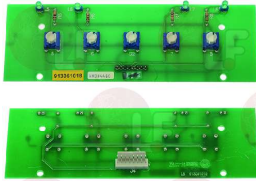

CIMBALI 920-758-008

Suitable for:

**1319508 2 BUTTONS PUSH-BUTTON PANEL**  
for Coffee machine (CIMBALI) M39GTCLASS

CIMBALI 535-592-008

**1319506 5 BUTTONS PUSH-BUTTON PANEL**  
for Coffee machine (CIMBALI) M32DOSATRONR - M39GT