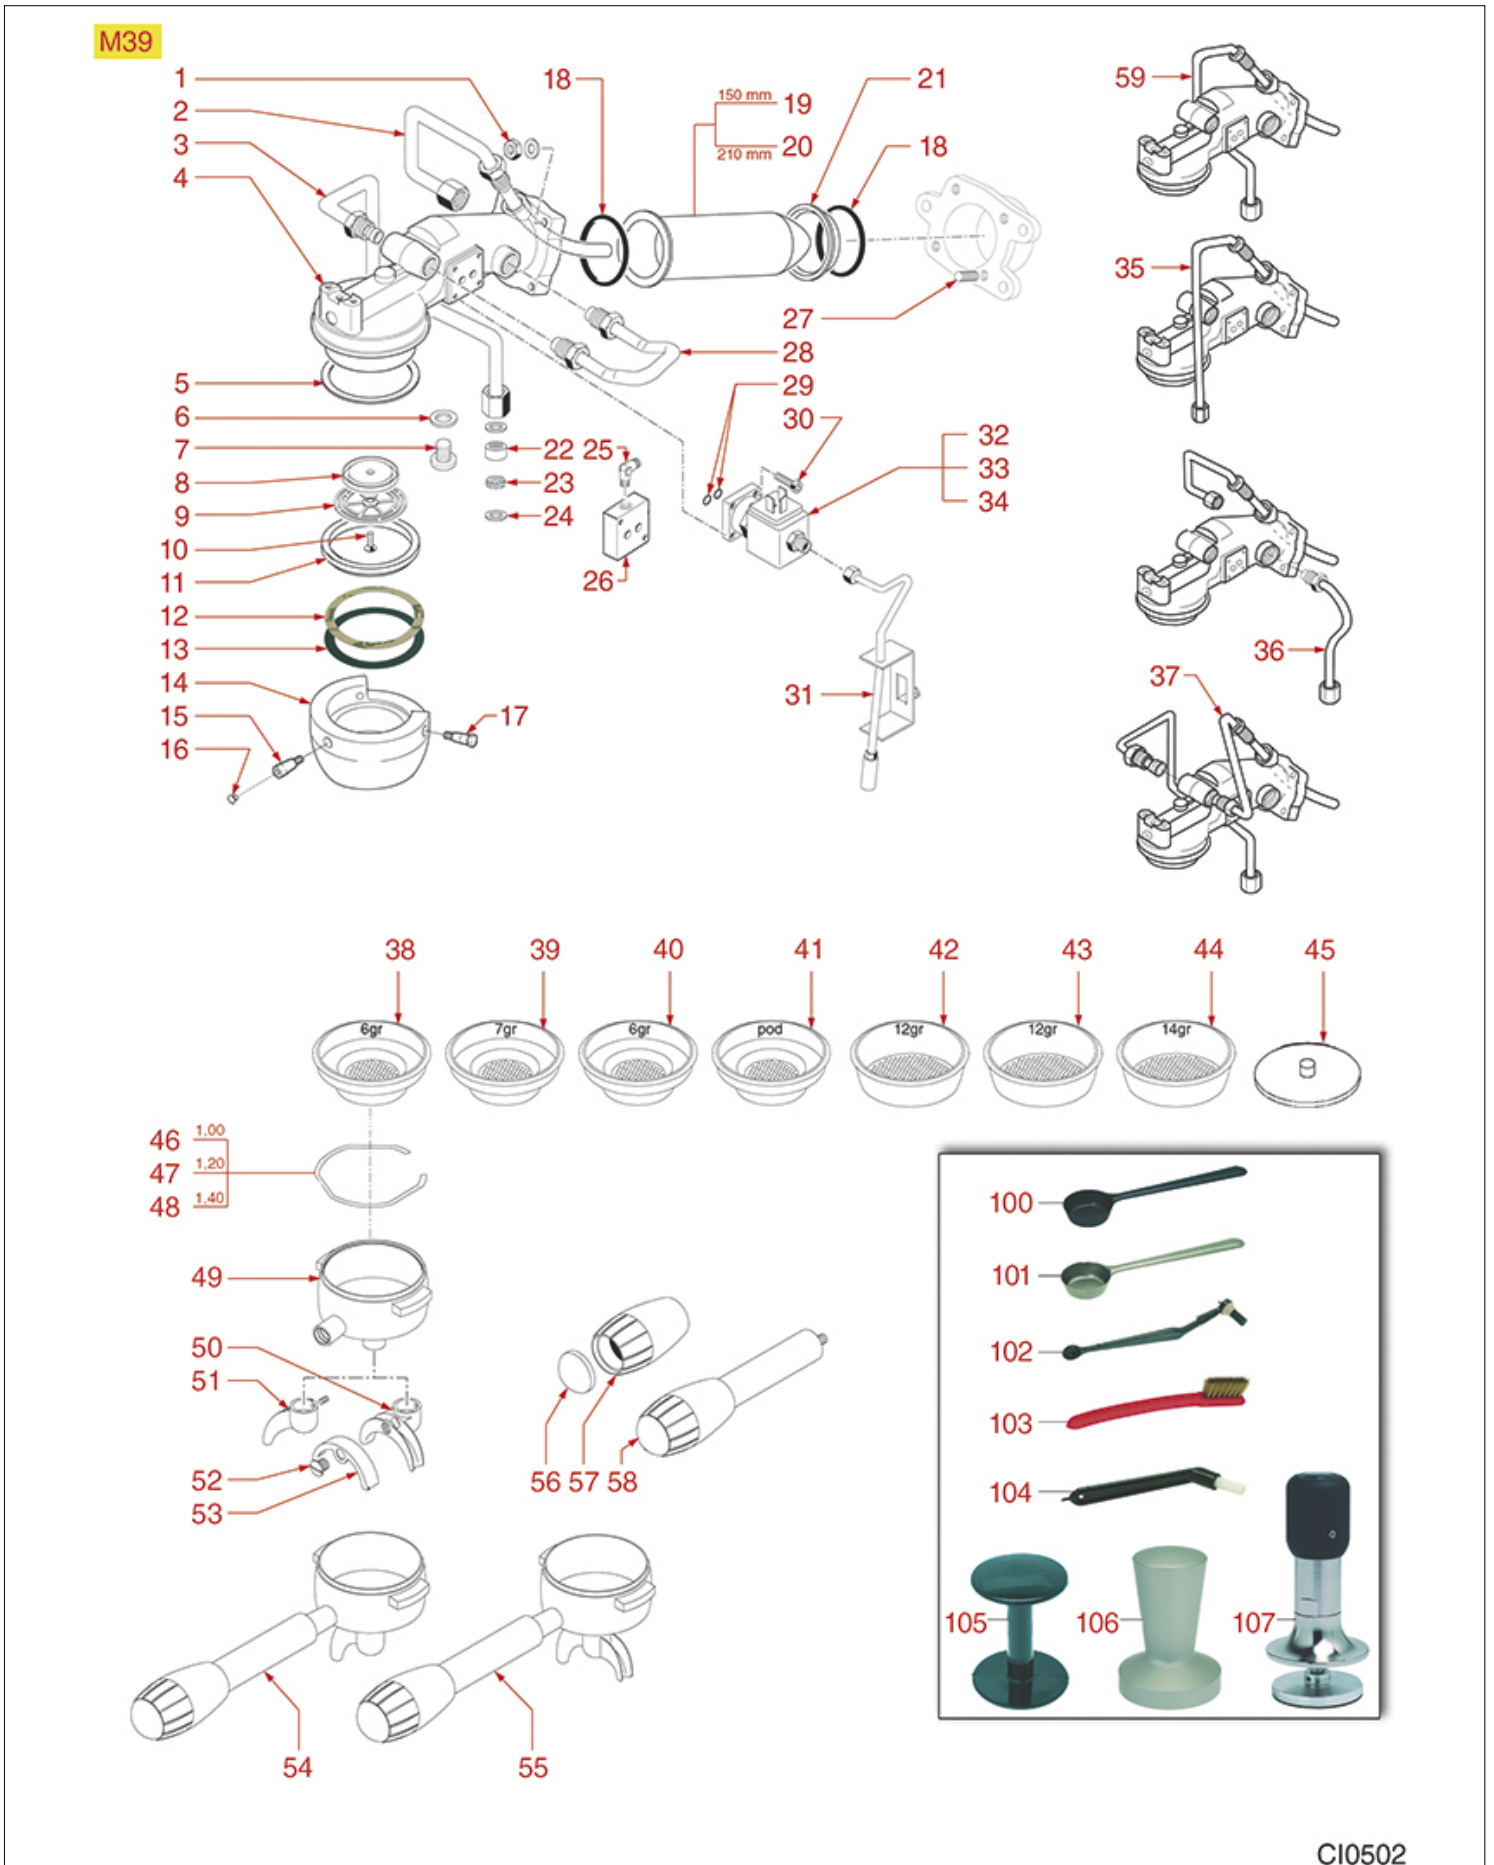

CIMBALI

BREWING GROUP M39

CI0502

Positions without LF code no.: upon request

CIMBALI

Position	LF code no.	Description
1	1528030	ST.STEEL HEXAGONAL NUT M6 UNI 5588
2	1449023	GROUP OUTLET PIPE
3	1449026	BREW GROUP INLET PIPE
5	1190004	RUBBER SEAL $\varnothing$ 71x58x0.6 mm VITON
6	1186957	FLAT GASKET TEFLON $\varnothing$ 22x17x1,5 mm
8	1081005	BREW GROUP SPRAY NOZZLE $\varnothing$ 35 mm M5X1
9	1081006	SHOWER SCREEN $\varnothing$ 51.5 mm
10	1528011	SHOWER STAINLESS STEEL SCREW M5x20
11	1186701	FILTER HOLDER GASKET $\varnothing$ 71x56x9 mm
12	1190011	PAPER SEAL $\varnothing$ 72x58x0.8 mm
13	1190003	RUBBER THICKNESS $\varnothing$ 70x57x1 mm EPDM
14	1002005	FILTER HOLDER COUPLING
15	1184017	BELL SCREW
17	1184018	HEXAGONAL SCREW FOR BELL
18	1186928	O-RING 04200 VITON GREEN
19	1169004	CARTRIDGE $\varnothing$ 42x150 mm
20	1169003	CARTRIDGE $\varnothing$ 42x210 mm
21	1186279	CARTRIDGE RING
22	1501012	NOZZLE $\varnothing$ 14 HOLE $\varnothing$ 0.8 mm
22	1501551	NOZZLE $\varnothing$ 14 HOLE $\varnothing$ 0.5 mm
23	1160511	WATER FILTER $\varnothing$ 9x1.5 mm
24	1186301	COPPER FLAT GASKET $\varnothing$ 14x10x1 mm
25	1349013	L-FITTING $\varnothing$ 1/8"M-1/8"M NICKEL-PLATED
28	1449027	BREW GROUP COOLING PIPE
29	3243139	O-RING 02025 EPDM
30	1455034	S/S SCREW T.C.C.E.I M4x10 UNI 5931
31	1550005	DRAIN TUBE GROUP
33	1120330	3-WAY SOLENOID VALVE LUCIFER 240V 50Hz
38	1160085	FILTER 1 CUP 6 g
39	1160266	1-CUP FILTER 7 g
40	1160257	1-CUP FILTER 6 g
41	1160506	CIMBALI 1CUP POD FILTER
42	1160086	FILTER 2 CUPS 12 gr
43	1160267	2-CUP FILTER 12 g
44	1160258	2-CUPS FILTER 14 g
45	1160293	MEMBRANE BLIND FILTER
46	1250101	FILTER BLOCKING SPRING $\varnothing$ 1,00 mm INOX
47	1250002	S/STEEL FILTER LOCKING SPRING $\varnothing$ 1.20 mm
48	1250338	FILTER LOCKING SPRING $\varnothing$ 1.40 mm ST.STEEL
49	1165017	FILTER HOLDER CIMBALI
52	1160559	CHROME PLATED SCREW FOR SPOUT
54	1165308	1 CUP COMPLETE FILTER HOLDER CIMBALI
55	1165309	2 CUPS COMPLETE FILTER HOLDER CIMBALI
56	1141001	FILTER HOLDER KNOB CAP
57	1141002	FILTER HOLDER KNOB HANDGRIP
58	1241156	FILTER HOLDER HANDLE M10
58	1241256	PORTAFILTER KNOB M10
100	1069001	PLASTIC MEASURING SPOON 20 ml
101	1069002	STAINLESS STEEL MEASURING SPOON 20 ml
102	1384003	BLACK SHOWER CLEANING BRUSH
103	1384002	BRUSH FOR MAINTENANCE
104	1384001	BRUSH FOR COFFEE SHOWER
106	1385002	NYLON COFFEE TAMPER $\varnothing$ 50/57 mm
106	1385041	POLISHED ALUMINUM TAMPER $\varnothing$ 57 mm
106	1385053	ANODISED ALUMINUM TAMPER $\varnothing$ 58 mm
107	1385600	DYNAMOMETRIC MANUAL COFFEE TAMPER $\varnothing$ 57mm