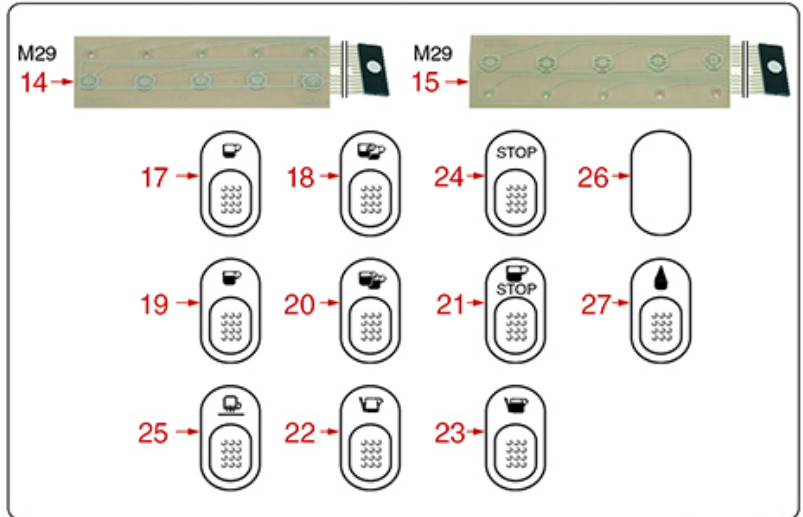

BUSH-BUTTON M20-22-25-27-28-29-30-31-32

M20-M22-M25-M27-M28-M29-M30-M31-M32

CIMBALI

Position	LF code no.	Description
1	1319523	PUSH-BUTTON PANEL MEMBRANE 5 BUTTONS
2	1319046	PUSH-BUTTON PANEL MEMBRANE 5 BUTTONS
28	1319522	PUSH-BUTTON PANEL MEMBRANE 5 BUTTONS
45	1319049	PUSH-BUTTON PANEL MEMBRANE 5 BUTTONS
46	1319515	PUSH-BUTTON PANEL DIAPHRAGM 5 BUTTONS
47	1319520	PUSH-BUTTON PANEL DIAPHRAGM 5 BUTTONS