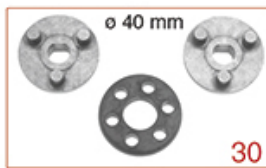

MOTORS AND PUMPS

M20-M21-M27-M30-M31-M32

M39

M39GT-M24

3/4	3/4 2000 mm		5m	100
			12x18	101
			30m	102
			5m	103
			14x20	104
			30m	105
			16x23	106
			5m	107
			18x25	108
			30m	109
			18x25	
			5m	
			20x27	
			30m	
			20x27	

C	P	3/4-PP	200
		100 cm	201
		150 cm	202
		200 cm	203
		3/8-PP	204
		100 cm	205
		150 cm	206
		3/8-PP	207
		200 cm	208
		3/8-CC	209
		50 cm	
		3/8-CC	
		75 cm	
		3/8-CC	
		100 cm	
		3/8-CC	
		150 cm	

C	P	3/8-CP	300
		30 cm	301
		50 cm	302
		80 cm	303
		100 cm	304
		120 cm	305
		150 cm	306
		1/8-PP	307
		30 cm	308
		60 cm	309
		1/8-CC	
		37 cm	
		150 cm	

C	P	3/4-PP	400
		100 cm	401
		150 cm	402
		200 cm	403
		3/4-PP	404
		250 cm	405
		3/8-PP	406
		37 cm	407
		3/8-CC	408
		200 cm	
		1/8-PP	
		50 cm	
		3/8-CC	
		100 cm	
		3/8-CC	
		150 cm	

C	P	3/4-PP	400
		100 cm	401
		150 cm	402
		200 cm	403
		3/4-PP	404
		250 cm	405
		3/8-PP	406
		37 cm	407
		3/8-CC	408
		200 cm	
		1/8-PP	
		50 cm	
		3/8-CC	
		100 cm	
		3/8-CC	
		150 cm