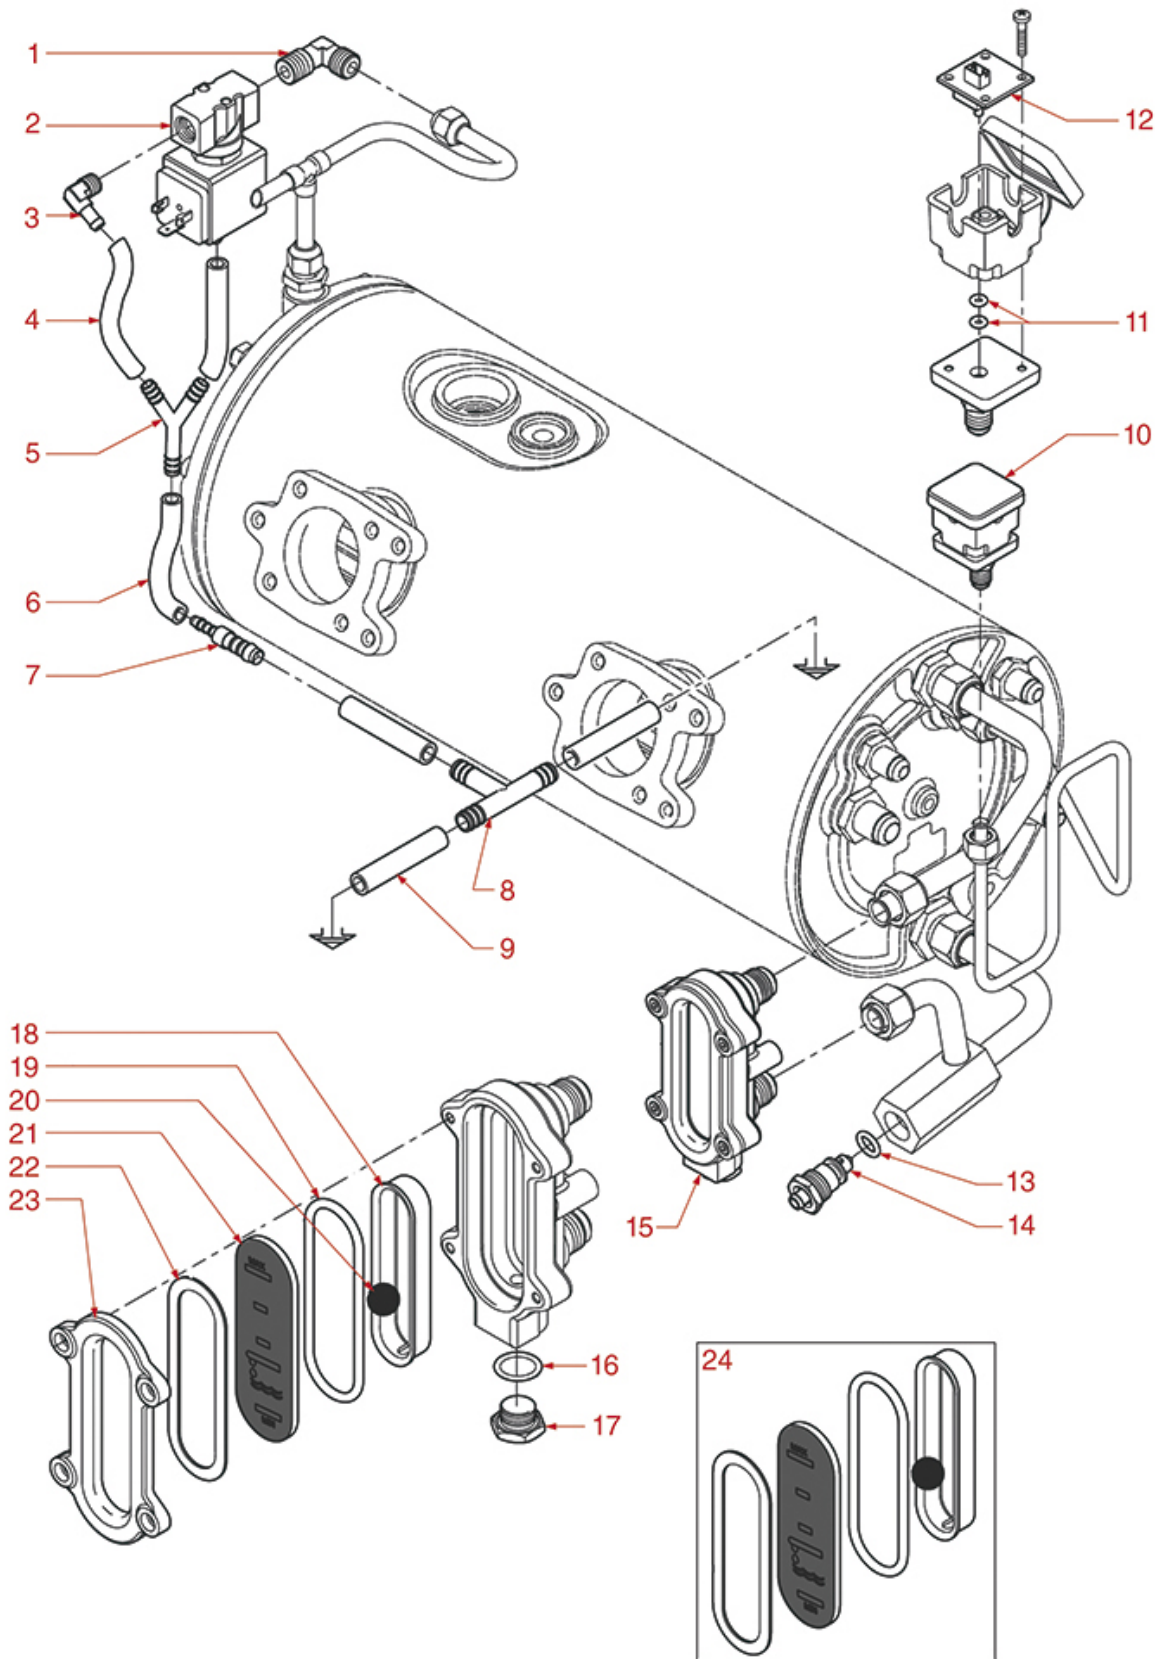

LEVEL GAUGE ASSY M39GT

M39GT

CIMBALI

Position	LF code no.	Description
4	1449285	SILICONE HOSE $\varnothing$ 6x10 SHORE 60 - 100 m
4	1449685	SILICONE HOSE $\varnothing$ 6x10 SHORE 60 - 5 m
6	1449285	SILICONE HOSE $\varnothing$ 6x10 SHORE 60 - 100 m
6	1449685	SILICONE HOSE $\varnothing$ 6x10 SHORE 60 - 5 m
9	1449289	SILICONE HOSE $\varnothing$ 10x13 SHORE 60 - 100 m
9	1449689	SILICONE HOSE $\varnothing$ 10x13 SHORE 60 - 10 m
10	1320021	ELECTRONIC PRESSURE SWITCH
11	1186365	"O" RING 02012 EPDM
12	1320017	PRESSURE SENSOR
13	1186255	O-RING 0109 EPDM
15	1201052	COMPLETE LEVEL GLASS
16	1786166	TEFLON FLAT GASKET $\varnothing$ 18x14x1.5 mm
18	1527541	WATER LEVEL TUB
19	1786011	O-RING 0164 VITON
20	1323007	GREEN LEVEL BALL $\varnothing$ 9.6 mm
21	1520537	LEVEL GLASS 89x30 mm SILK-SCREEN PRINTED
21	1520538	SILK-SCREEN PRINTED LEVEL PLATE 89x30 mm
21	1520638	SILKSCREEN PRINTED LEVEL GAUGE PLATE
22	1186228	ASBESTOS FREE FLAT GASKET 90x31x1 mm
23	1201009	LEVEL COVER
24	1905002	LEVEL GLASS KIT