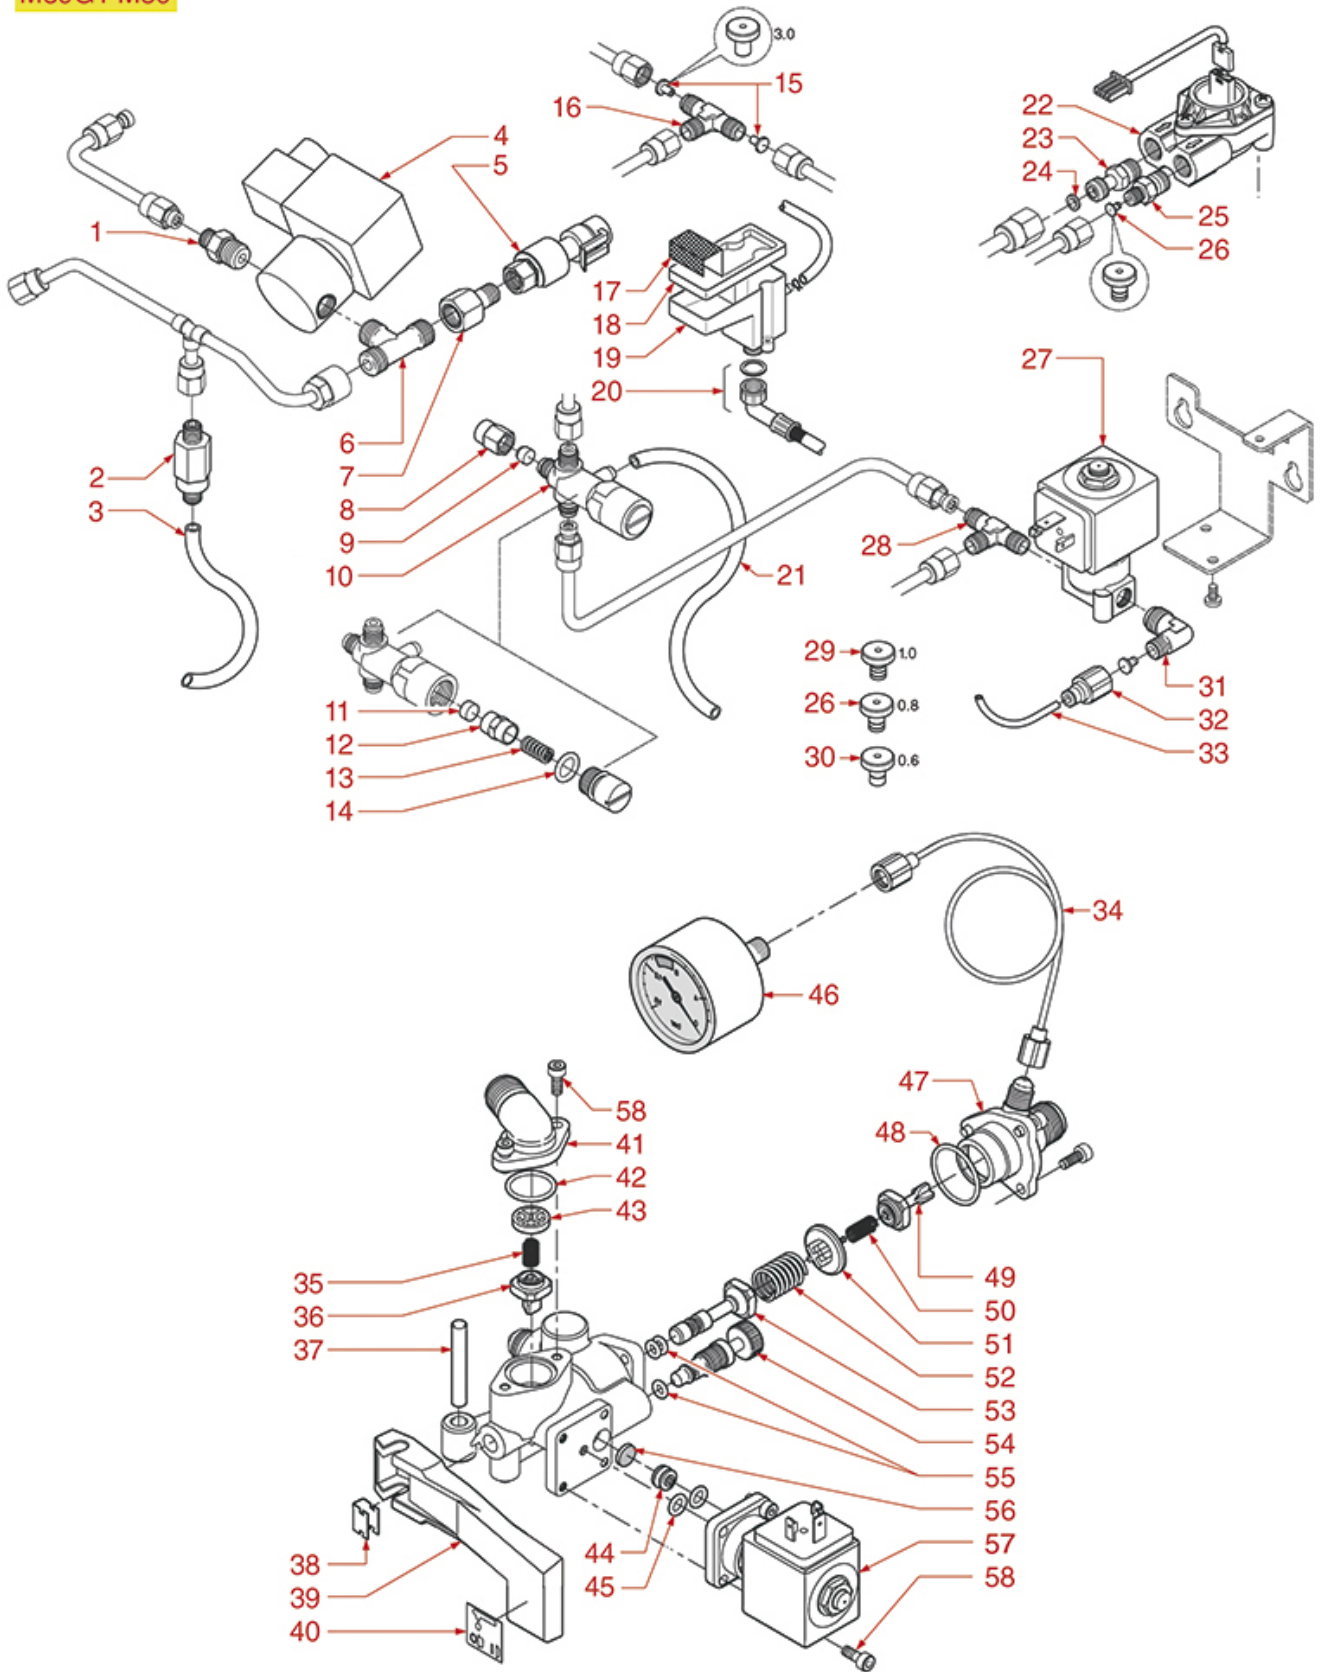

WATER INLET TAP M39GT-M39

M39GT-M39

CIMBALI

Position	LF code no.	Description
2	1720001	EXPANSION VALVE $\varnothing$ 1/8"M-1/8"M
3	1449285	SILICONE HOSE $\varnothing$ 6x10 SHORE 60 - 100 m
3	1449685	SILICONE HOSE $\varnothing$ 6x10 SHORE 60 - 5 m
10	1523019	EXPANSION VALVE
11	1786220	BLIND GASKET $\varnothing$ 9.2x4.6 mm VITON
14	1186318	O-RING 03043 EPDM
16	3349356	NICHEL-PL.T-FITTING $\varnothing$ 1/8"M-1/8"M-1/8"M
20	1449876	DRAIN PIPE $\varnothing$ 3/4"F 2000 mm
21	1449285	SILICONE HOSE $\varnothing$ 6x10 SHORE 60 - 100 m
21	1449685	SILICONE HOSE $\varnothing$ 6x10 SHORE 60 - 5 m
22	1455058	VOLUMETRIC FLOWMETER DIGMESA
28	1349153	T-FITTING $\varnothing$ 1/4"M-1/4"M-1/4"M
33	1449500	TEFLON PIPE $\varnothing$ 2x4 mm - 10 m
35	1250162	NON-RETURN VALVE SPRING $\varnothing$ 6.5x20 mm
39	1225011	INLET TAP LEVER
42	3243069	O-RING OR 02068 EPDM
43	1250164	TAP SPRING GUIDE
45	1186966	GASKET ORM 0057-19 VITON GREEN
46	1245557	PUMP PRESSURE GAUGE $\varnothing$ 42 mm 0÷16 bar
48	1186401	O-RING 02093 EPDM
49	1358004	NON-RETURN VALVE
50	1250162	NON-RETURN VALVE SPRING $\varnothing$ 6.5x20 mm
51	1250161	TAP SPRING GUIDE
52	1250160	PIN SPRING $\varnothing$ 14x23 mm
53	1523017	INLET VALVE
55	1186252	O-RING R3 EPDM
56	1160011	WATER FILTER $\varnothing$ 9 mm
57	1120241	2-WAY SOLENOID VALVE LUCIFER 24V 50/60Hz
58	1455034	S/S SCREW T.C.C.E.I M4x10 UNI 5931