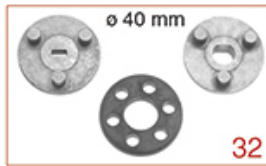

MOTORS AND PUMPS

M20-M21-M27-M30-M31-M32

M39

M39GT-M24

3/4	3/4 2000 mm		5m	100
			12x18	101
			30m	102
			5m	103
			14x20	104
			30m	105
			16x23	106
			5m	107
			18x25	108
			30m	109
			18x25	
			5m	
			20x27	
			30m	
			20x27	

C	P	3/4-PP	200
		100 cm	201
		150 cm	202
		200 cm	203
		3/8-PP	204
		100 cm	205
		150 cm	206
		3/8-PP	207
		200 cm	208
		3/8-CC	209
		50 cm	
		3/8-CC	
		75 cm	
		3/8-CC	
		100 cm	
		3/8-CC	
		150 cm	

C	P	3/8-CP	300
		30 cm	301
		50 cm	302
		80 cm	303
		100 cm	304
		120 cm	305
		150 cm	306
		1/8-PP	307
		30 cm	308
		60 cm	309
		1/8-CC	
		37 cm	
		150 cm	

C	P	3/4-PP	400
		100 cm	401
		150 cm	402
		200 cm	403
		3/4-PP	404
		250 cm	405
		3/8-PP	406
		37 cm	407
		3/8-CC	408
		200 cm	
		1/8-PP	
		50 cm	
		3/8-CC	
		100 cm	
		3/8-CC	
		150 cm	

C	P	3/4-PP	400
		100 cm	401
		150 cm	402
		200 cm	403
		3/4-PP	404
		250 cm	405
		3/8-PP	406
		37 cm	407
		3/8-CC	408
		200 cm	
		1/8-PP	
		50 cm	
		3/8-CC	
		100 cm	
		3/8-CC	
		150 cm