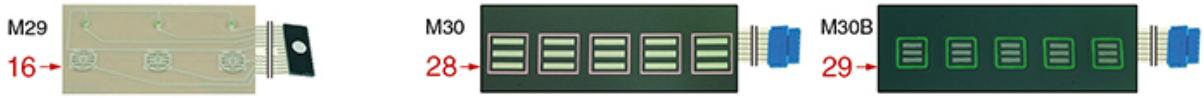

BUSH-BUTTON M20-22-25-27-28-29-30-31-32

M20-M22-M25-M27-M28-M29-M30-M31-M32

CIMBALI

Position	LF code no.	Description
1	1319523	PUSH-BUTTON PANEL MEMBRANE 5 BUTTONS
2	1319046	PUSH-BUTTON PANEL MEMBRANE 5 BUTTONS
28	1319522	PUSH-BUTTON PANEL MEMBRANE 5 BUTTONS
45	1319049	PUSH-BUTTON PANEL MEMBRANE 5 BUTTONS
46	1319515	PUSH-BUTTON PANEL DIAPHRAGM 5 BUTTONS
47	1319520	PUSH-BUTTON PANEL DIAPHRAGM 5 BUTTONS