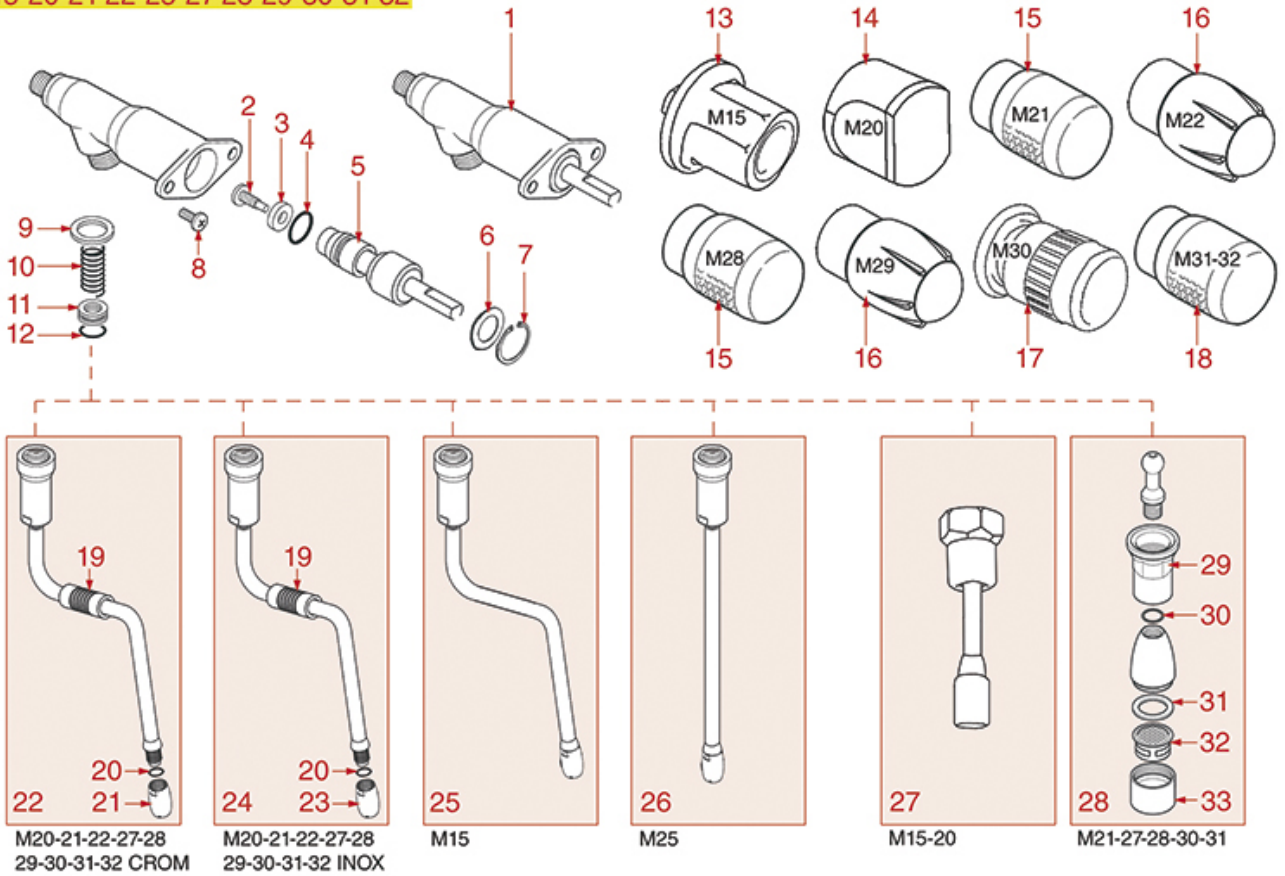

TAP M15-20-21-22-25-28-30-31-32-39

M15-20-21-22-25-27-28-29-30-31-32