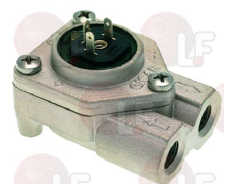

Suitable for:

CIMBALI

1349100 PUMP CONNECTION $\varnothing$ 3/8" CONIC-3/8" STRAIGH
3/8" CONICAL (NPT)-3/8" STRAIGHT
for Coffee machine (CONTI) XEOS2

CIMBALI 532-500-600

Suitable for:

1349270 PUMP FITTING $\varnothing$ 3/8" M-3/8" M
for Coffee machine (CIMBALI) M39GT

CIMBALI 533-100-600

1349269 STRAIGHT FITTING $\varnothing$ 3/8" M-3/8" F
for steam pipe
for Coffee machine (CIMBALI) M39GT

CIMBALI 485-256-000

CIMBALI 485-256-010

CIMBALI 485-256-018

Floats

1188001 FLOAT HOUSING

CIMBALI 464-075-000

1188501 LEVEL FLOAT CIMBALI

CIMBALI 464-519-006

CIMBALI 464-519-008

Flowmeters

1455031 FLOWMETER GICAR
connection $\varnothing$ 1/8" FF
for Coffee machine (CIMBALI) M15 - M20 - M27 - M30
for Coffee machine (FAEMA) COMPACT - DUEA
EXPRESS - E92

CIMBALI 534-391-020

1455032 IMPELLER GICAR
for Coffee machine (AZKOYEN) AZ04 - BRAVO - VIENNA
for Coffee machine (BEZZERA) ELLISSE
for Coffee machine (CIMBALI) M15 - M20 - M27 - M30
for Coffee machine (EXPOBAR) EXPRESSO
MINICOMPACT - MONROC - OFFICE
for Coffee machine (FAEMA) COMPACT - DUEA
EXPRESS - E92

CIMBALI