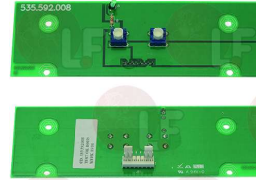

CIMBALI 920-758-008

Suitable for:

1319508 2 BUTTONS PUSH-BUTTON PANEL
for Coffee machine (CIMBALI) M39GTCLASS