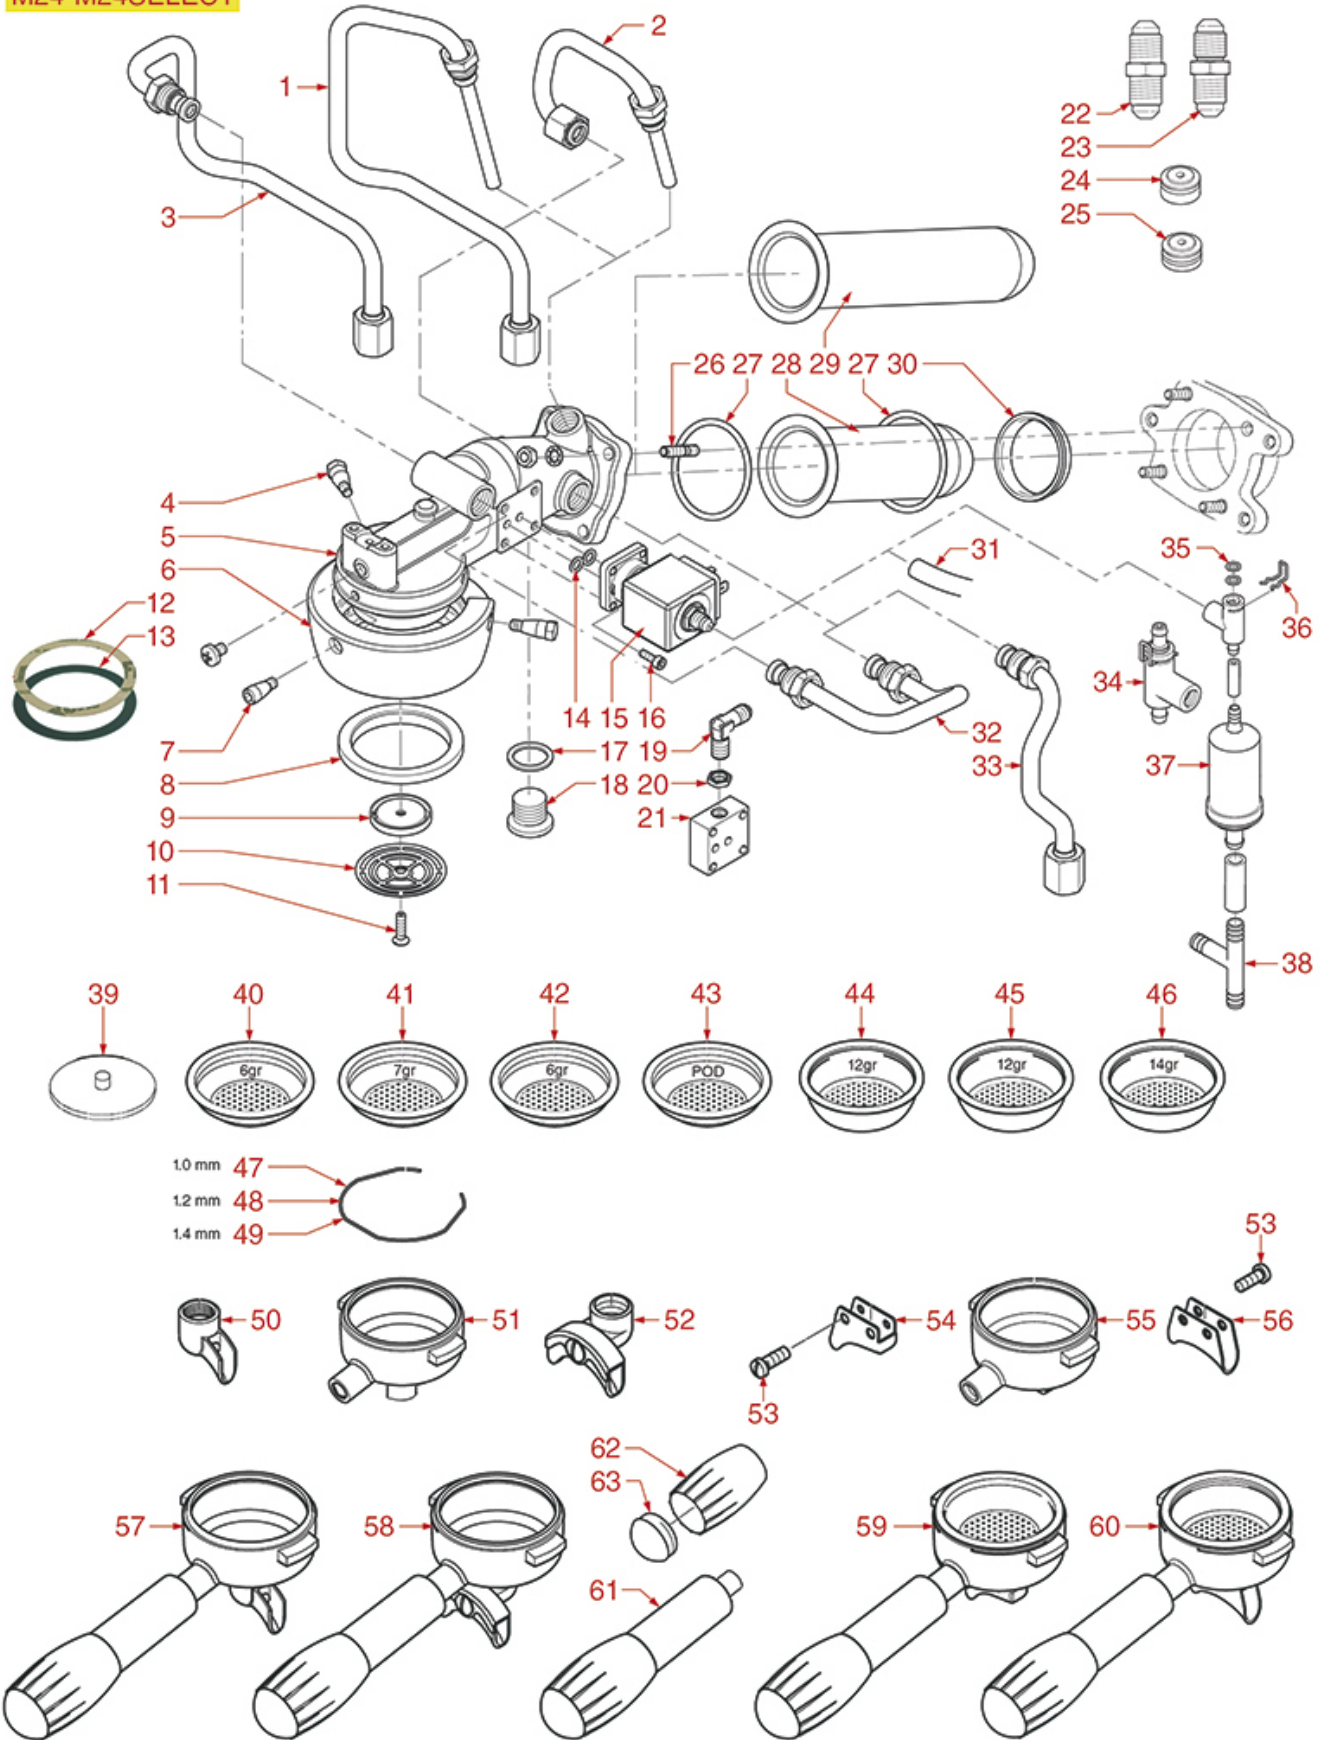

CIMBALI

BREWING GROUP M24

M24-M24SELECT

CI0602

Positions without LF code no.: upon request

CIMBALI

Position	LF code no.	Description
2	1449023	GROUP OUTLET PIPE
4	1184018	HEXAGONAL SCREW FOR BELL
6	1002005	FILTER HOLDER COUPLING
7	1184017	BELL SCREW
8	1186701	FILTER HOLDER GASKET $\varnothing$ 71x56x9 mm
9	1081005	BREW GROUP SPRAY NOZZLE $\varnothing$ 35 mm M5X1
10	1081006	SHOWER SCREEN $\varnothing$ 51.5 mm
11	1528011	SHOWER STAINLESS STEEL SCREW M5x20
12	1190051	PAPER SEAL $\varnothing$ 70x57x0.8 mm
13	1190003	RUBBER THICKNESS $\varnothing$ 70x57x1 mm EPDM
14	3243139	O-RING 02025 EPDM
16	1455034	S/S SCREW T.C.C.E.I M4x10 UNI 5931
17	1186957	FLAT GASKET TEFLON $\varnothing$ 22x17x1,5 mm
24	1501551	NOZZLE $\varnothing$ 14 HOLE $\varnothing$ 0.5 mm
25	1501012	NOZZLE $\varnothing$ 14 HOLE $\varnothing$ 0.8 mm
27	1186928	O-RING 04200 VITON GREEN
28	1169004	CARTRIDGE $\varnothing$ 42x150 mm
29	1169003	CARTRIDGE $\varnothing$ 42x210 mm
30	1186279	CARTRIDGE RING
31	1449285	SILICONE HOSE $\varnothing$ 6x10 SHORE 60 - 100 m
31	1449685	SILICONE HOSE $\varnothing$ 6x10 SHORE 60 - 5 m
32	1449027	BREW GROUP COOLING PIPE
35	3243009	O-RING GASKET 0106 EPDM
37	1550004	SILENCER PIPE
39	1160293	MEMBRANE BLIND FILTER
40	1160085	FILTER 1 CUP 6 g
41	1160266	1-CUP FILTER 7 g
42	1160257	1-CUP FILTER 6 g
43	1160506	CIMBALI 1CUP POD FILTER
44	1160086	FILTER 2 CUPS 12 gr
45	1160267	2-CUP FILTER 12 g
46	1160258	2-CUPS FILTER 14 g
47	1250101	FILTER BLOCKING SPRING $\varnothing$ 1,00 mm INOX
48	1250002	S/STEEL FILTER LOCKING SPRING $\varnothing$ 1.20 mm
49	1250338	FILTER LOCKING SPRING $\varnothing$ 1.40 mm ST.STEEL
50	1022100	SINGLE SPOUT M16
51	1165065	FILTER HOLDER CIMBALI/FAEMA
52	1022101	DOUBLE SPOUT SHORT M16
53	1528012	CROSS HEAD SCREW M5x14 UNI 7687
54	1022511	SINGLE SPOUT
55	1165016	FILTER HOLDER CIMBALI
56	1022512	DOUBLE SPOUT
57	1165308	1 CUP COMPLETE FILTER HOLDER CIMBALI
58	1165309	2 CUPS COMPLETE FILTER HOLDER CIMBALI
61	1241156	FILTER HOLDER HANDLE M10
61	1241256	PORTAFILTER KNOB M10
62	1141002	FILTER HOLDER KNOB HANDGRIP
63	1141001	FILTER HOLDER KNOB CAP