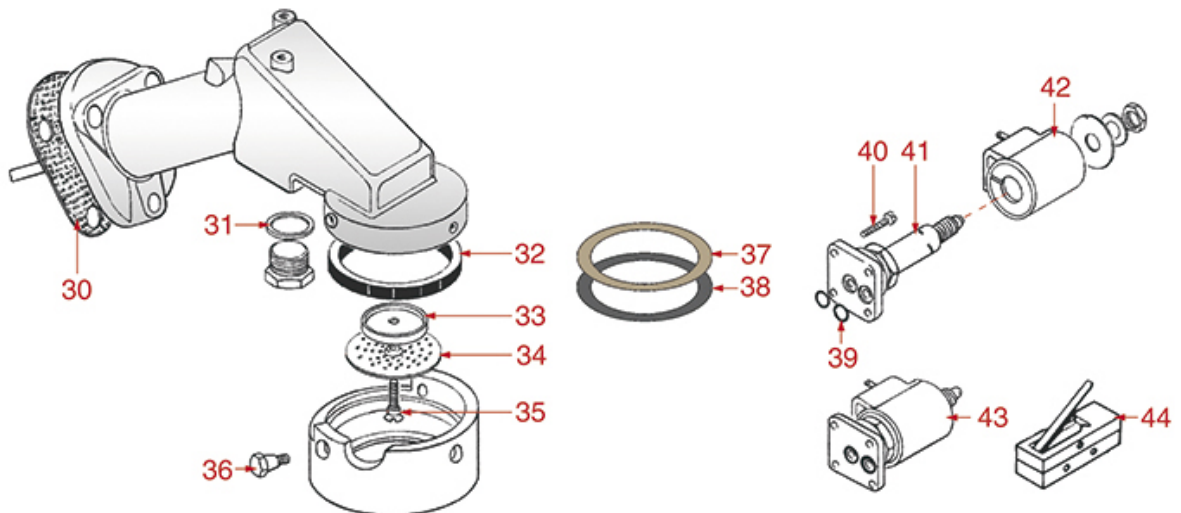

CI0302

Positions without LF code no.: upon request