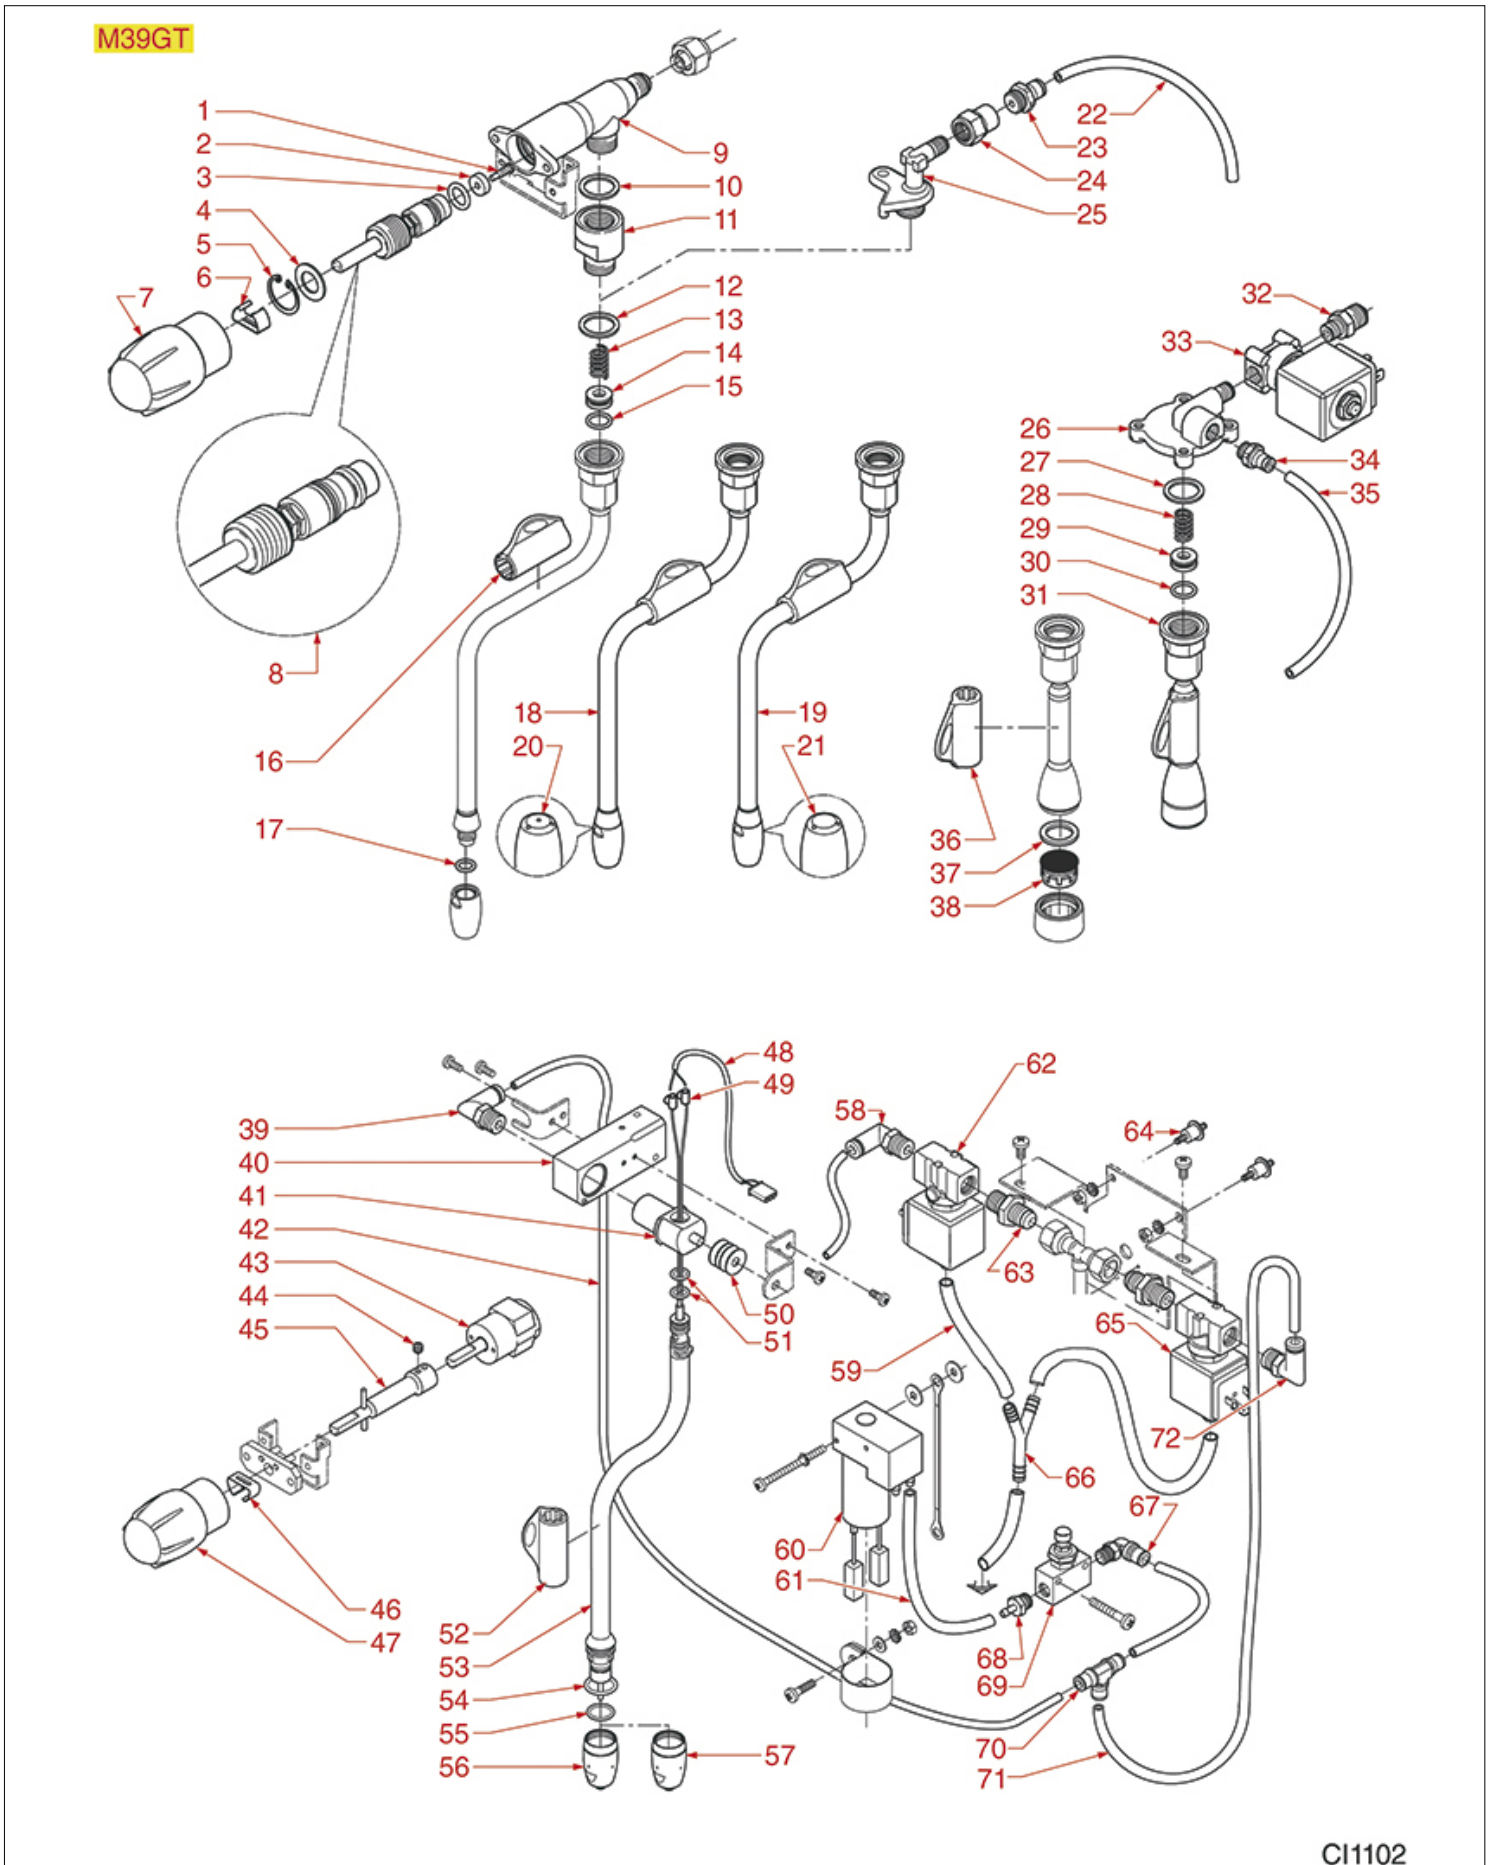

WATER/STEAM TAPS M39GT

CIMBALI

Position	LF code no.	Description
1	1184019	SCREW PIN FOR WATER/STEAM TAP
2	1186927	FLAT GASKET VITON $\varnothing$ 12x4x4 mm
3	1186236	O-RING 03043 VITON
4	1186299	WASHER $\varnothing$ 21x16x1 mm
5	1348029	STAINLESS STEEL CIRCLIP J-19 UNI 7437
6	1241561	ELASTIC RING FOR KNOB
7	1241171	STEAM TAP HANDLE
8	1348111	TAP SPINDLE
9	5034894	STEAM TAP CASE
10	1186957	FLAT GASKET TEFLON $\varnothing$ 22x17x1,5 mm
11	1349269	STRAIGHT FITTING $\varnothing$ 3/8"M-3/8"F
12	1186957	FLAT GASKET TEFLON $\varnothing$ 22x17x1,5 mm
13	1250226	TAP PIPE SPRING $\varnothing$ 11x24 mm
14	1186344	CONICAL TEFLON SEAL $\varnothing$ 14.5x7x6 mm
15	1186950	O-RING 02043 VITON GREEN
16	1549011	BURN PREVENT.RUBBERPIECE f/PIPE $\varnothing$ 10 mm
17	1186411	O-RING 02031 EPDM
18	1449215	COMPLETE ST.STEEL STEAM PIPE $\varnothing$ 10 mm
18	5030092	ST.STEEL COMPLETE STEAM PIPE $\varnothing$ 10 mm
19	5030092	ST.STEEL COMPLETE STEAM PIPE $\varnothing$ 10 mm
20	1449166	ST/STEEL STEAM DIFFUSER $\varnothing$ 1/8"F
21	1549012	STAINLESS STEEL STEAM SPRINKLER $\varnothing$ 1/8"F
22	1449502	TEFLON PIPE $\varnothing$ 4x6 mm - 10 m
26	1549013	WATER TAP BODY
27	1186957	FLAT GASKET TEFLON $\varnothing$ 22x17x1,5 mm
28	1250226	TAP PIPE SPRING $\varnothing$ 11x24 mm
29	1186344	CONICAL TEFLON SEAL $\varnothing$ 14.5x7x6 mm
30	1186950	O-RING 02043 VITON GREEN
31	1549010	COMPLETE WATER PIPE
35	1449500	TEFLON PIPE $\varnothing$ 2x4 mm - 10 m
36	1549011	BURN PREVENT.RUBBERPIECE f/PIPE $\varnothing$ 10 mm
37	1186958	FLAT EPDM GASKET $\varnothing$ 20.5x15x2 mm
38	5029747	WATER SPRINKLER
42	1449502	TEFLON PIPE $\varnothing$ 4x6 mm - 10 m
46	1241561	ELASTIC RING FOR KNOB
47	1241171	STEAM TAP HANDLE
51	1186422	O-RING 0108 EPDM
52	1549011	BURN PREVENT.RUBBERPIECE f/PIPE $\varnothing$ 10 mm
55	1186346	O-RING 02043 EPDM
59	1449285	SILICONE HOSE $\varnothing$ 6x10 SHORE 60 - 100 m
59	1449685	SILICONE HOSE $\varnothing$ 6x10 SHORE 60 - 5 m
61	1449280	SILICONE HOSE $\varnothing$ 3x5 SHORE 60 - 100 m
61	1449680	SILICONE HOSE $\varnothing$ 3x5 SHORE 60 - 10 m
71	1449502	TEFLON PIPE $\varnothing$ 4x6 mm - 10 m