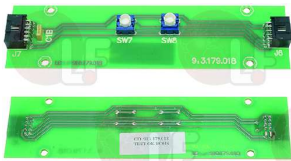

CIMBALI 913-179-010

CIMBALI 913-179-018

1319515 PUSH-BUTTON PANEL DIAPHRAGM 5 BUTTONS
for Coffee machine (CIMBALI) M32

CIMBALI 445-270-000

CIMBALI 445-270-010

1319518 PUSH-BUTTON PANEL DIAPHRAGM 5 BUTTONS
for Coffee machine (CIMBALI) M39