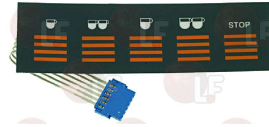

CIMBALI 445-266-000

Suitable for:

**1319522 PUSH-BUTTON PANEL MEMBRANE 5 BUTTONS**  
for Coffee machine (CIMBALI) M30DOSATRON

CIMBALI 496-071-010

Suitable for:

**1319523 PUSH-BUTTON PANEL MEMBRANE 5 BUTTONS**  
for Coffee machine (CIMBALI) M20