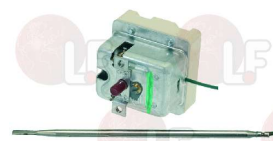

CIMBALI 531-193-100

Transformers

1739002 TOROIDAL TRANSFORMER 240V 50/60Hz

for Coffee machine (CIMBALI) M21 - M22 - M27 - M28
M29 - M30 - M31 - M32 - M39 - M39GT
for Coffee machine (FAEMA) E61 - E98