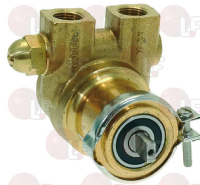

1330019 ROTARY VANE PUMP PROCON ø 3/8" NPT

clamp connection
flowrate 100 L/h
with balanced by-pass
fitting ø 3/8" NPT conical
for Coffee machine (CIMBALI) E98COMPACT
M21JUNIOR - M31COMPACT - M32COMPACT - M502S
for Coffee machine (SPAZIALE)