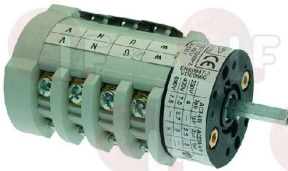

CIMBALI 532-020-208

CIMBALI 532-021-308

1319016 SELECTOR SWITCH 0-2 POSITIONS 20A 600V
square pin 5x5 mm
for Coffee machine (CIMBALI) M20 - M21 - M22 - M27
M28 - M29 - M30 - M31 - M32 - M39
for Coffee machine (FAEMA) EMBLEMA - ENOVA
E98COMPACT