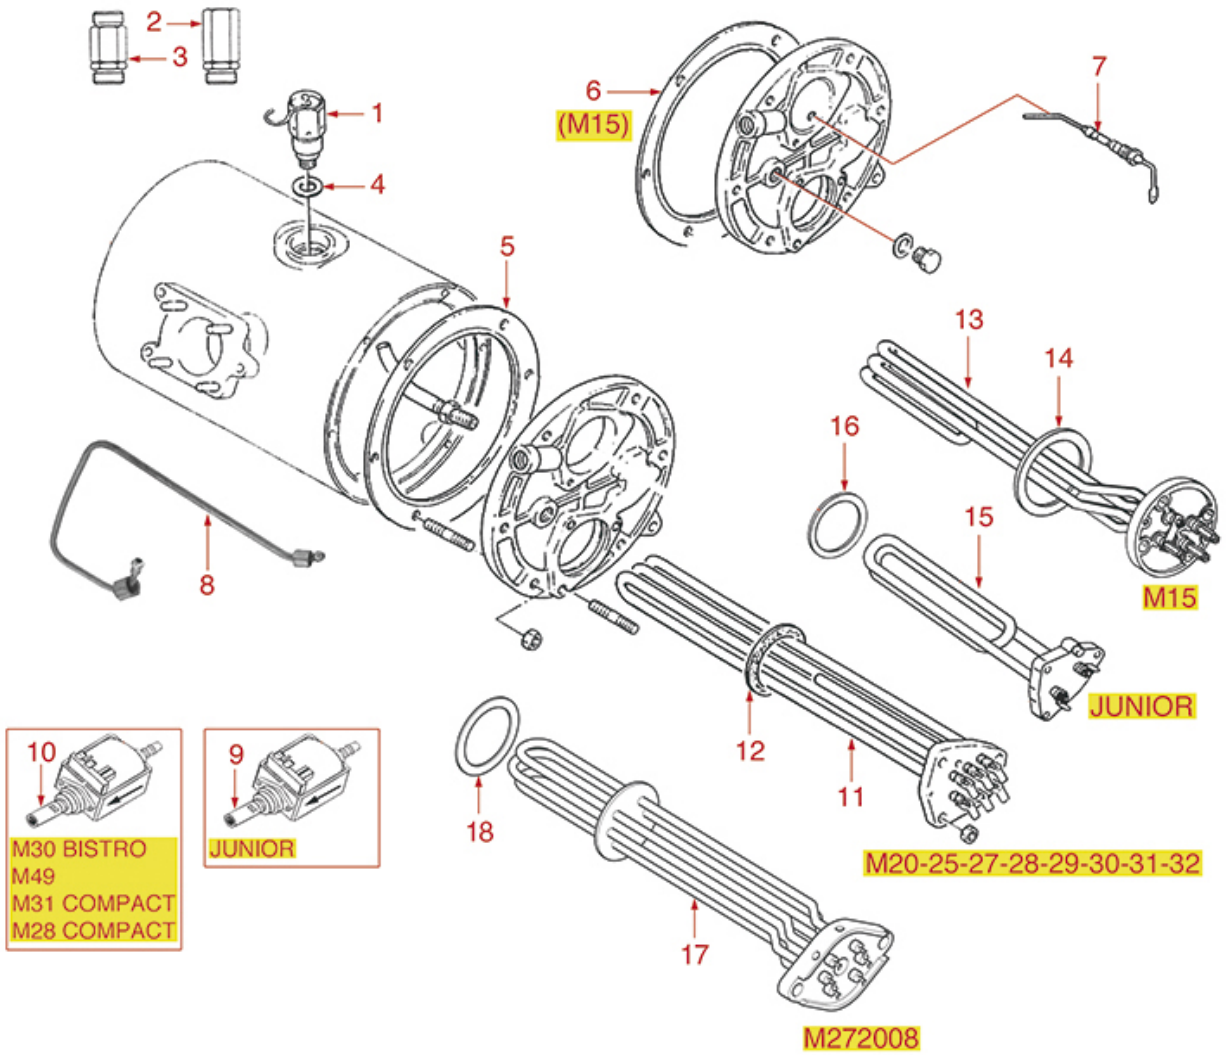

CIMBALI

BOILER J-M15-20-22-25-27-28-29-30-31-32

JUNIOR-M15-M20-M22-M25-M27-M28-M29-M30-M31-M32

CIMBALI

Position	LF code no.	Description
1	1523535	BOILER VALVE $\varnothing$ 3/8"M
1	1523536	BOILER VALVE $\varnothing$ 3/8" M AUTO-CERTIFIED
2	1523541	BOILER VALVE $\varnothing$ 1/4"M
3	1523411	NON-RETURN VALVE $\varnothing$ 1/2"F-1/2"F
4	1186394	ASBESTOS FREE FLAT GASKET $\varnothing$ 22x17x2 mm
4	1186957	FLAT GASKET TEFLON $\varnothing$ 22x17x1,5 mm
5	1186572	BOILER GASKET $\varnothing$ 180x140x3 mm
5	1186751	BOILER GASKET $\varnothing$ 180x140x3 mm
6	1186750	BOILER GASKET $\varnothing$ 214x200x3 mm
7	1341003	LEVEL PROBE $\varnothing$ 1/8"M-108 mm
8	1449322	PRESSURE SWITCH BOILER PIPE
9	1331001	VIBRATORY PUMP FLUID-O-TECH 50W 240V
10	1122747	VIBRATORY PUMP EX4 48W 24V 50/60HZ
11	1755009	HEATING ELEMENT 2050/2440W 220/240V
11	1755010	HEATING ELEMENT 4500/5370W 220/240V
11	1755083	HEATING ELEMENT 1800W 220V
11	1755088	HEATING ELEMENT 3750W 230/400V
11	1755089	HEATING ELEMENT 5790W 220V
11	1755205	HEATING ELEMENT 2950/3420W 220/400V
11	1755647	HEATING ELEMENT 1800W 110V
12	1186607	FLAT CARBO GASKET $\varnothing$ 57.8x50x3 mm
12	1186609	TEFLON FLAT GASKET $\varnothing$ 58x51x2 mm
13	1755891	HEATING ELEMENT 5000W 220V
13	1755893	HEATING ELEMENT 3400W 230V
13	3355112	HEATING ELEMENT 2700W 220/380V
14	3186006	ASBESTOS FREE FLAT GASKET $\varnothing$ 95x56x3 mm
15	1755082	HEATING ELEMENT 1300W 220V
15	1755646	HEATING ELEMENT 1300W 110V
16	1186607	FLAT CARBO GASKET $\varnothing$ 57.8x50x3 mm
16	1186609	TEFLON FLAT GASKET $\varnothing$ 58x51x2 mm
17	1755117	HEATING ELEMENT 3780/4500W 230/400V
18	1186179	TEFLON FLAT GASKET $\varnothing$ 57x42x3 mm
18	1186606	FLAT CARBO GASKET $\varnothing$ 57x43x3 mm
30	1191001	COMPLETE METAL COUPLING
31	1191002	RUBBER COUPLING $\varnothing$ 41.5 mm
32	1191003	COMPLETE METAL COUPLING
33	1191005	RUBBER COUPLING $\varnothing$ 35 mm
34	1191004	COMPLETE METAL COUPLING