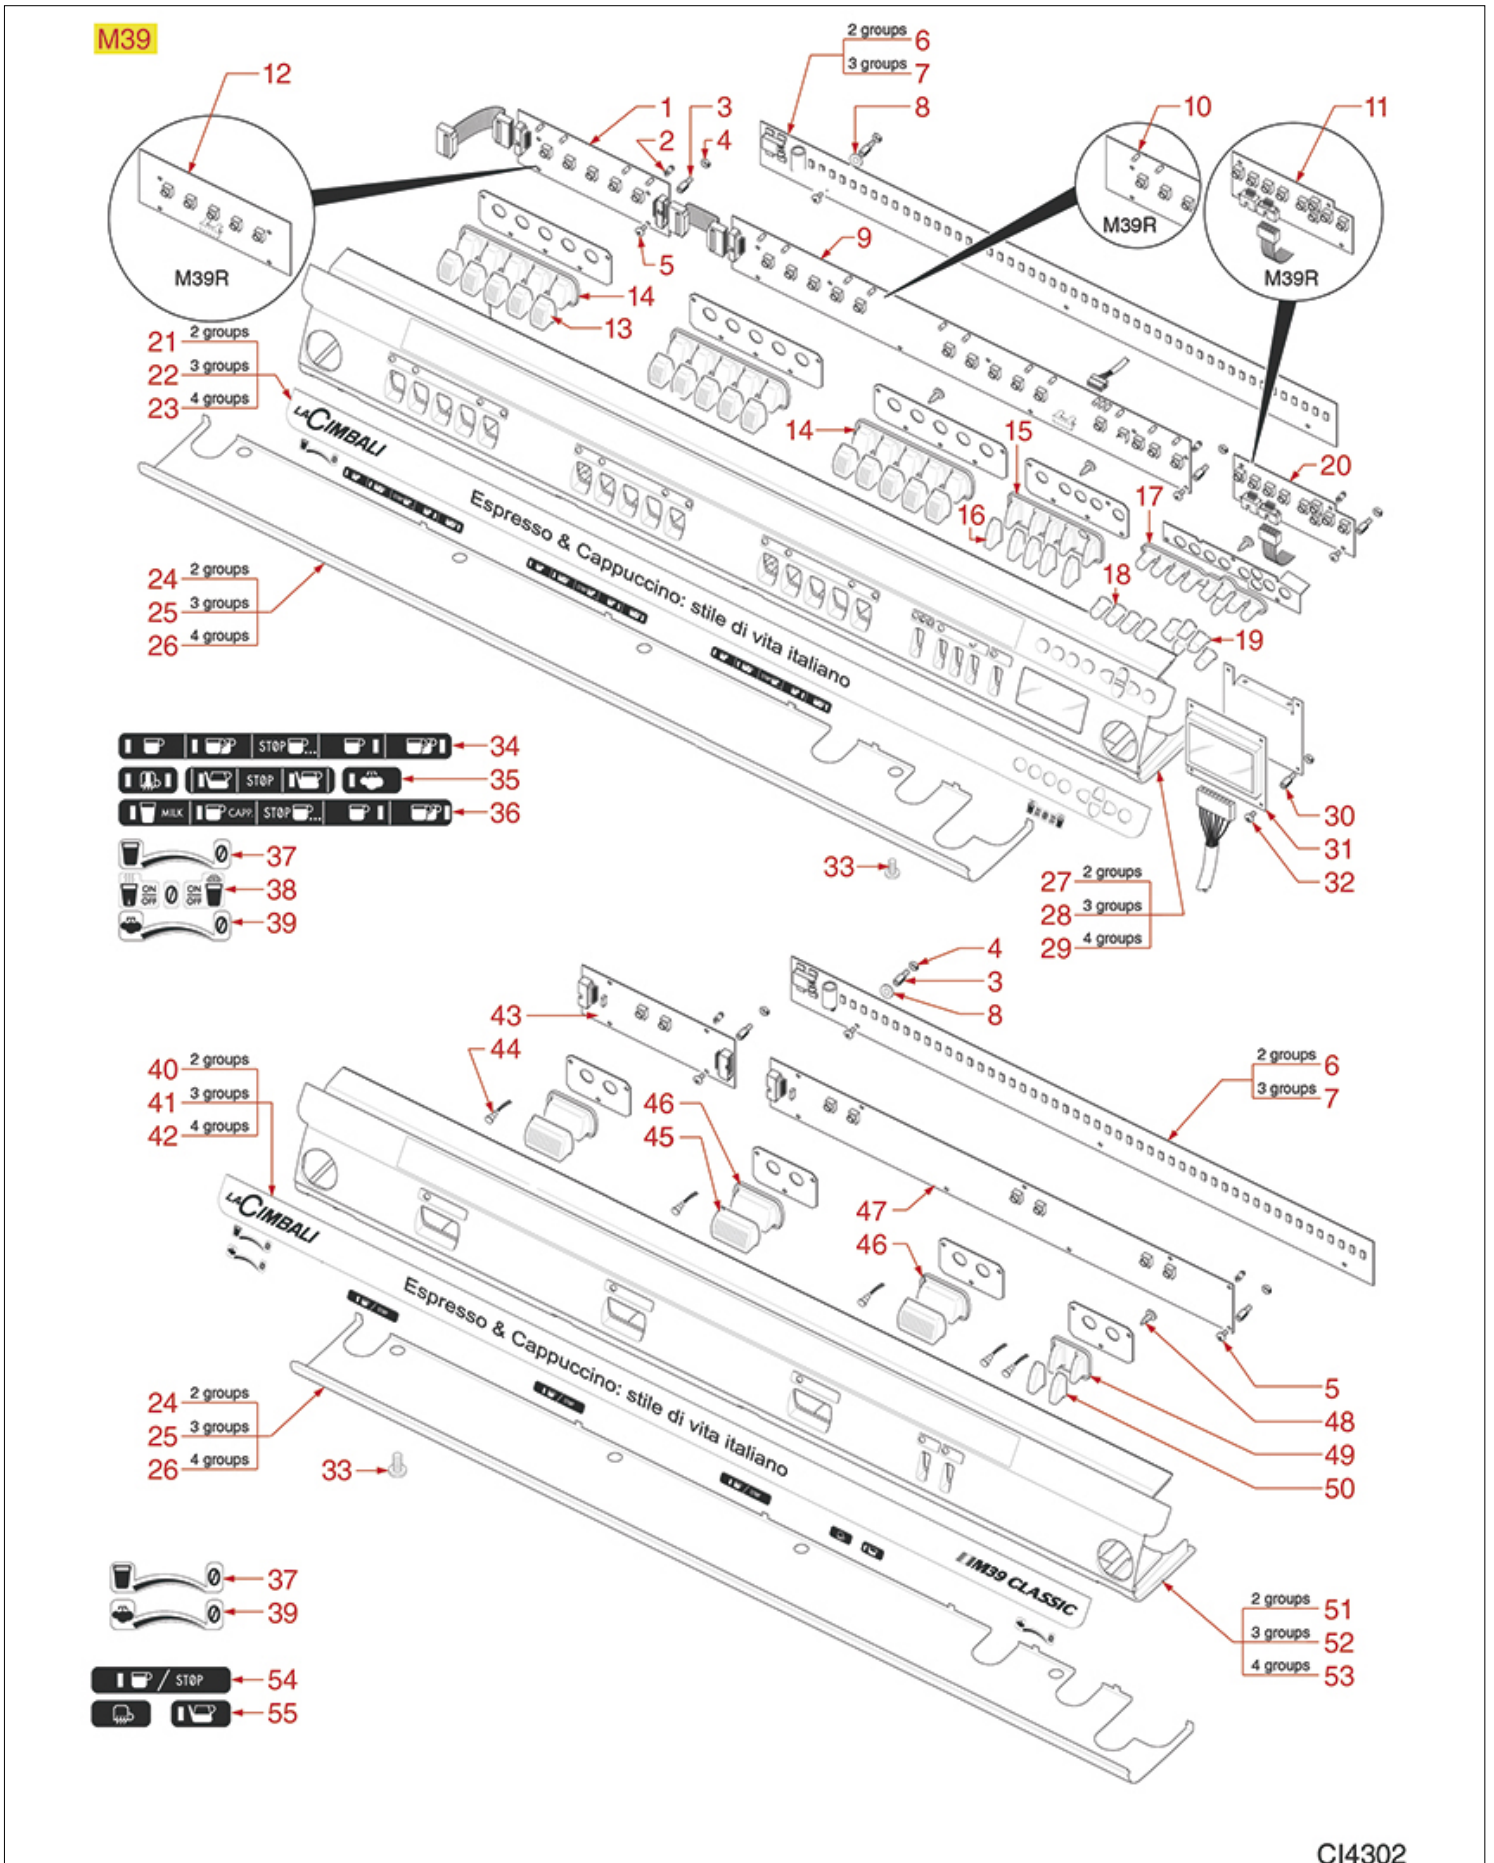

# CIMBALI

Position	LF code no.	Description
1	1319517	PUSH BUTTON PANEL BOARD 5 BUTTONS
10	1319507	15 BUTTONS PUSH-BUTTON PANEL
12	1319506	5 BUTTONS PUSH-BUTTON PANEL
13	1319509	BUTTON FOR PUSH-BUTTON PANEL
14	1319518	PUSH-BUTTON PANEL DIAPHRAGM 5 BUTTONS
43	1319519	PUSH-BUTT.PANEL ELECTR.CIRC.BOARD 2 BUTT
44	1221056	NEUTRAL INDICATOR LAMP 24V
45	1319511	BUTTON FOR PUSH-BUTTON PANEL
46	1319510	1 BUTTON PUSH-BUTTON PANEL DIAPHRAGM